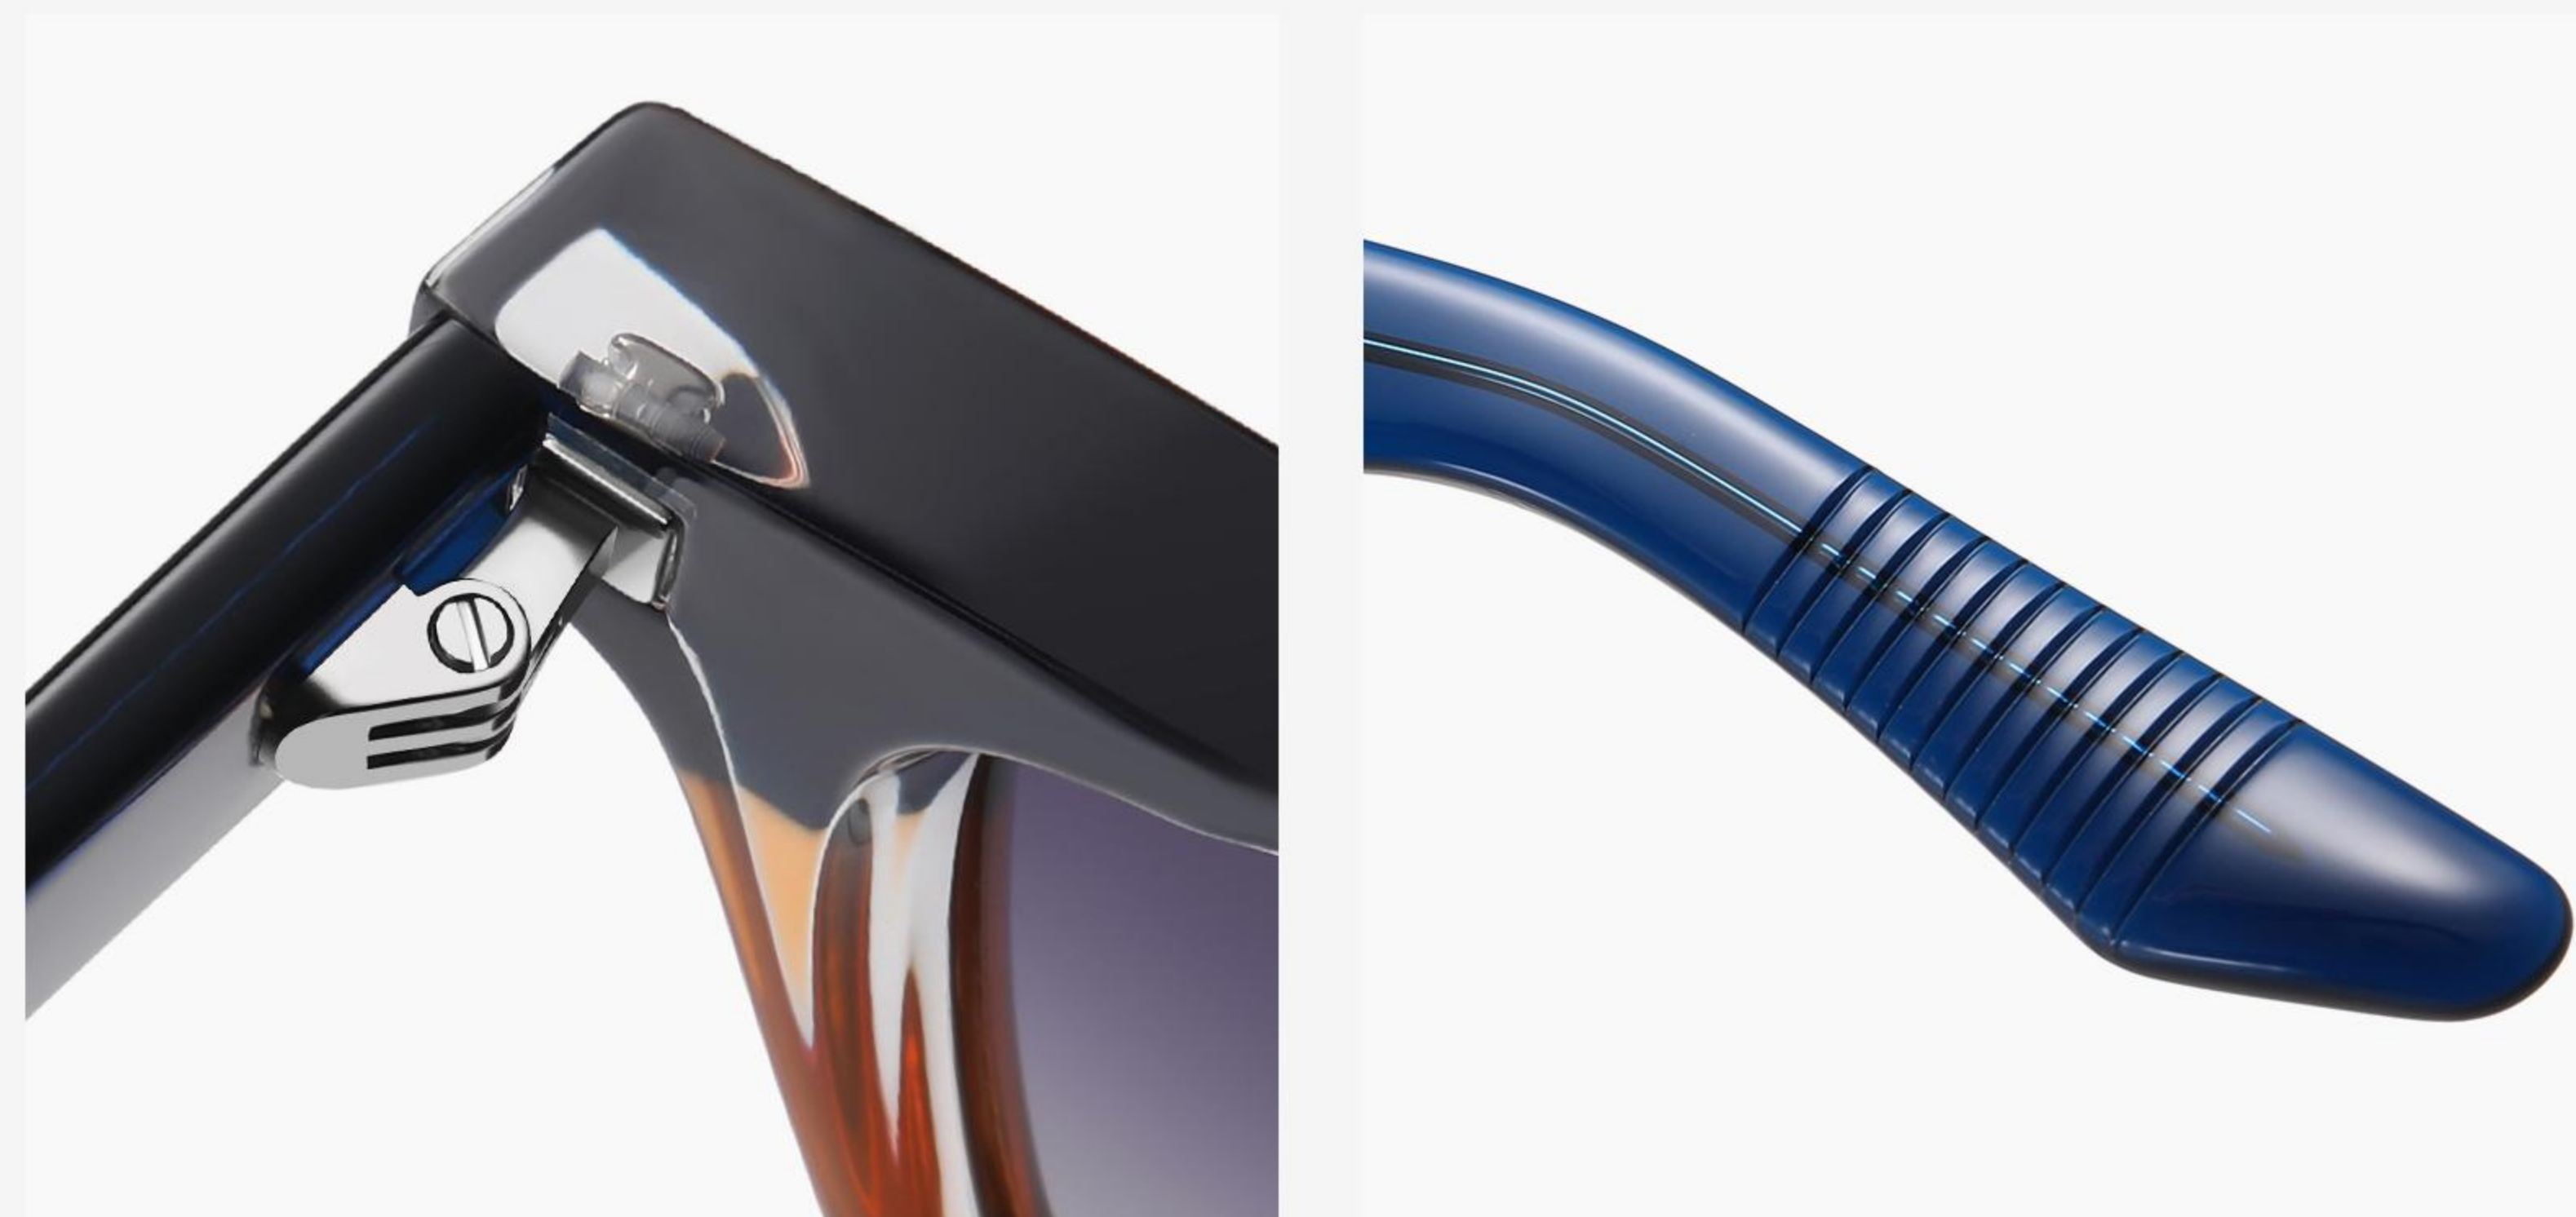

N0.1 Bright Black Grey C1 (1.1polarized lens)