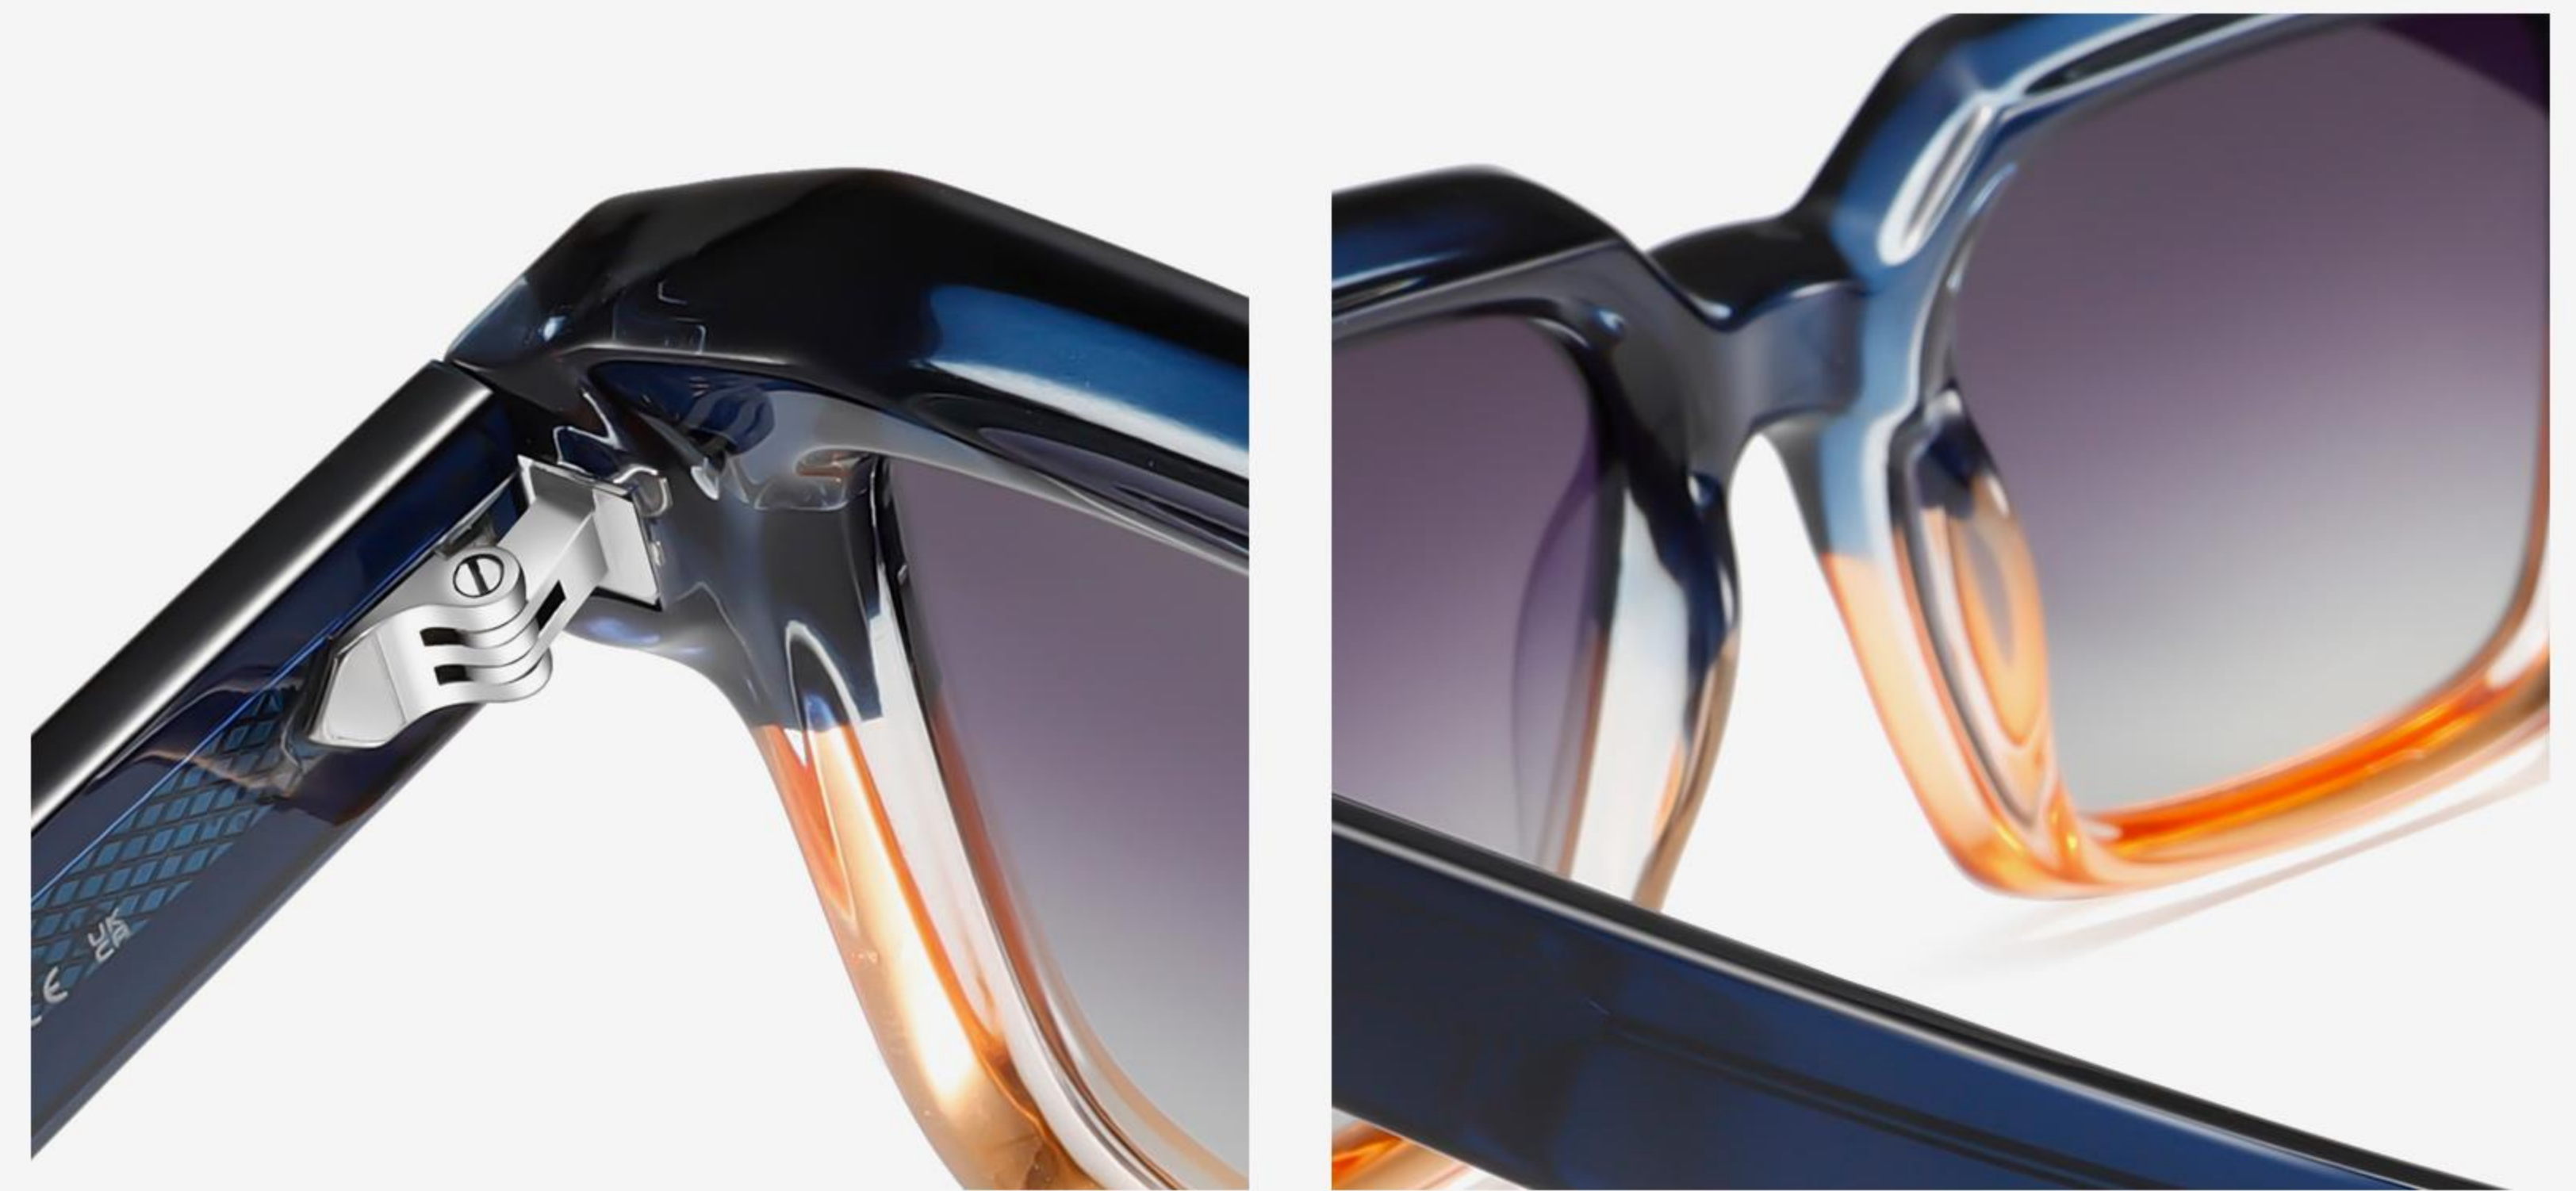

TR+ACETATE

150mm