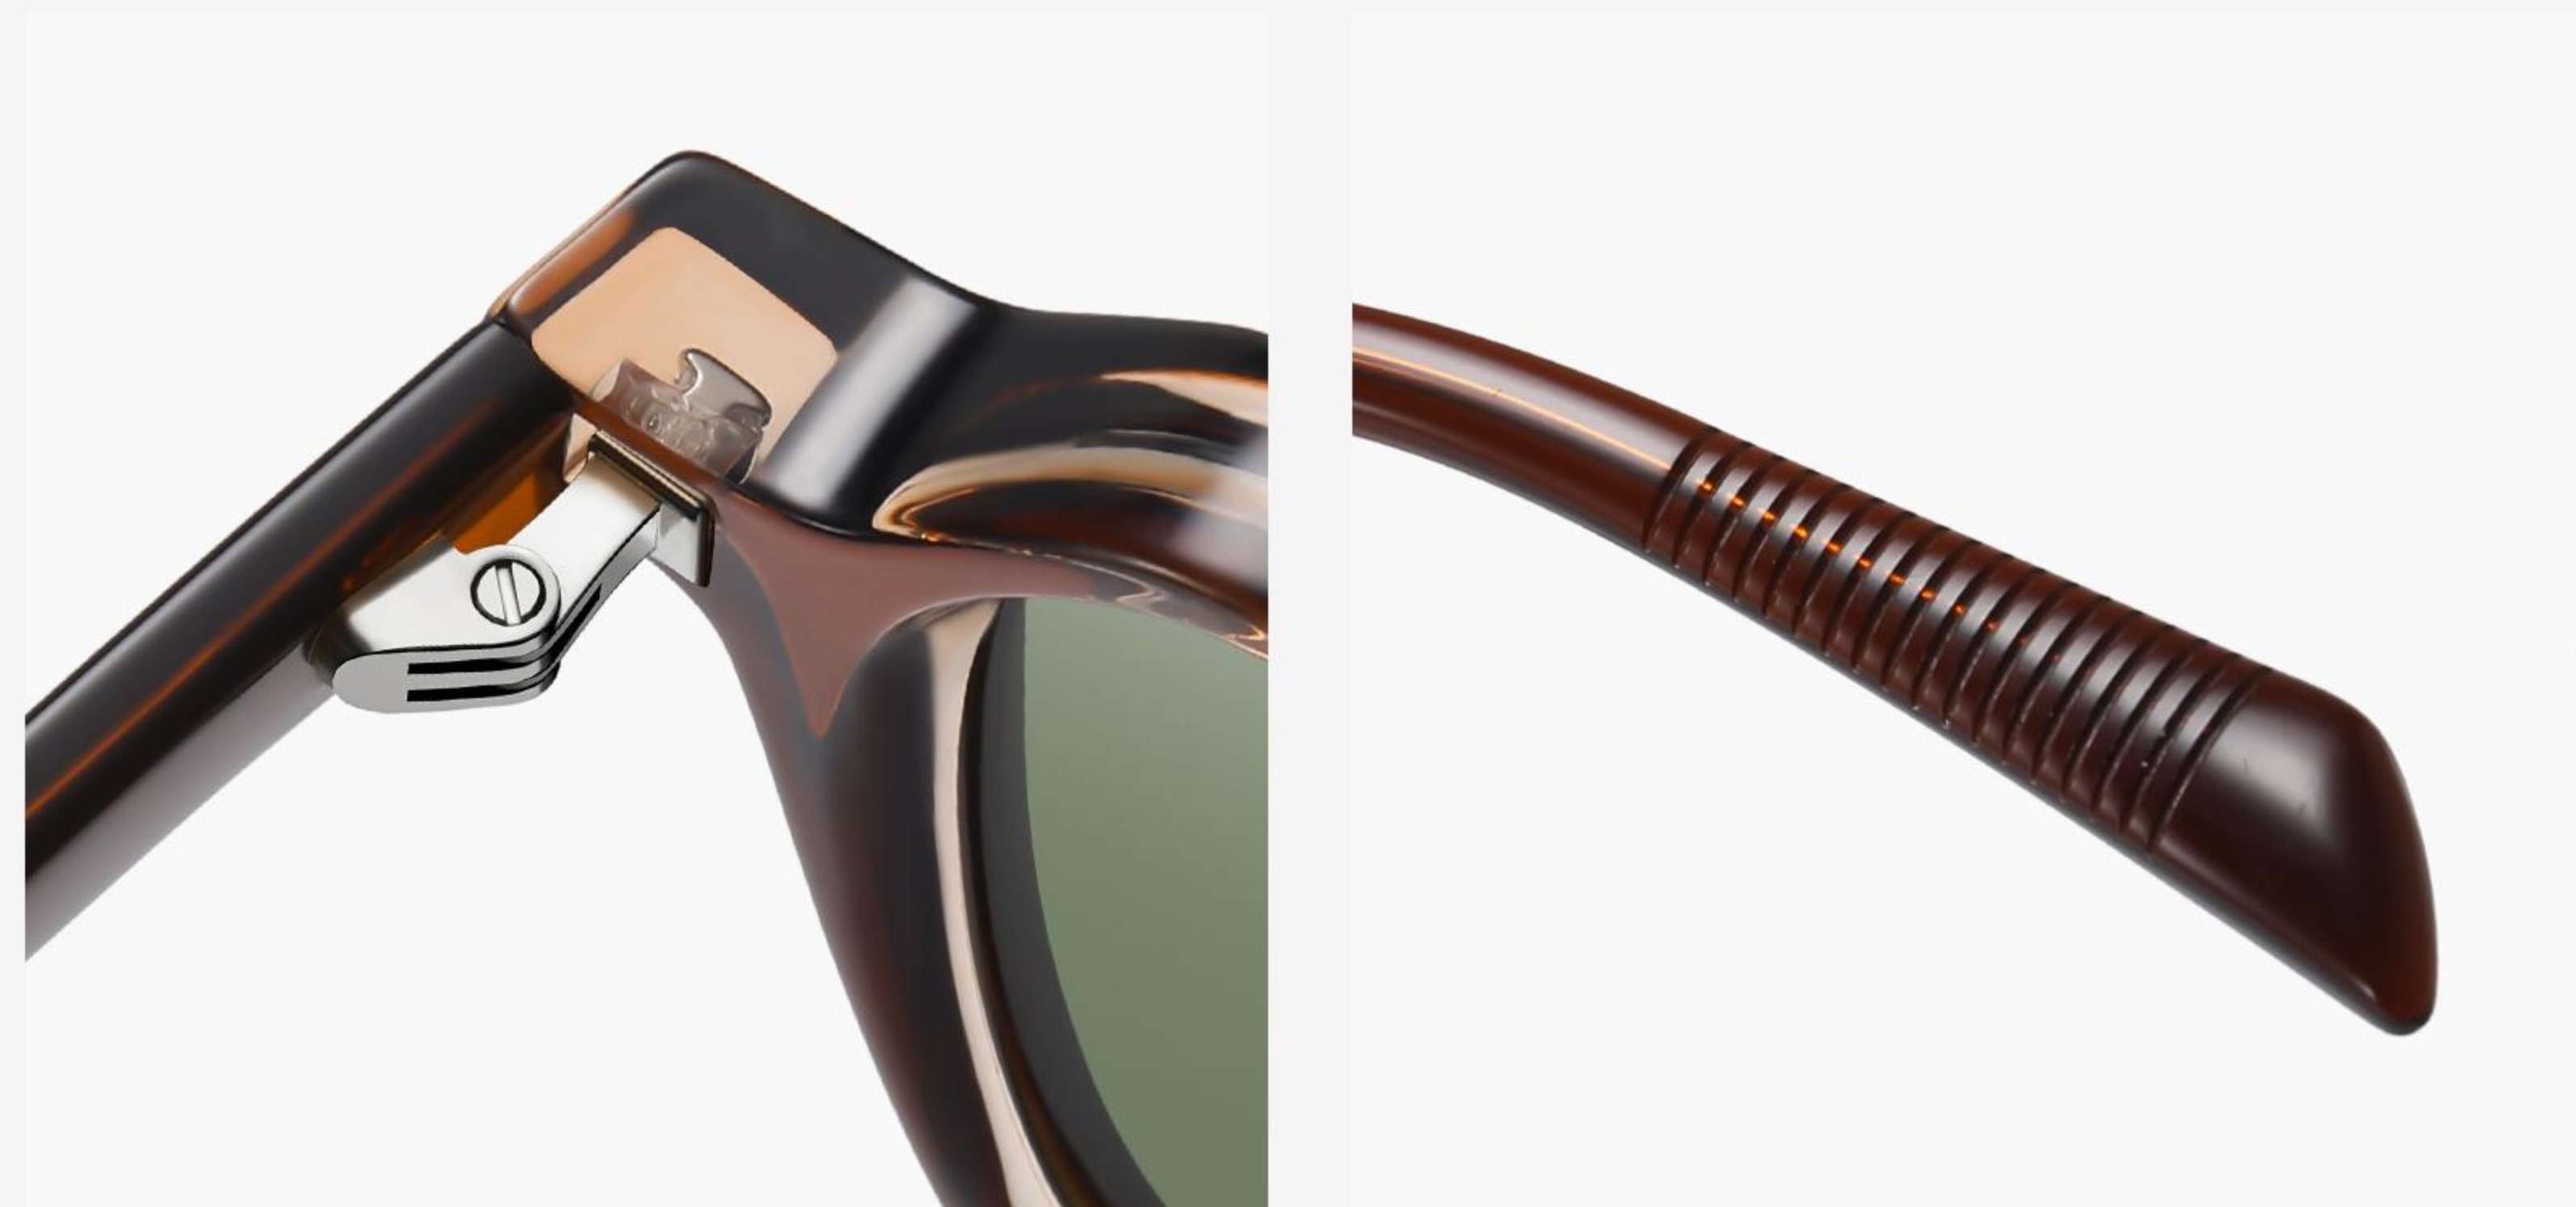

# TR+ACETATE

▲ S31101      Size :50-21-147

Polarized Lens

N0.1 Bright Black Grey C1 (1.1polarized lens)

N0.2 Demi Floral Tea C2 (1.1polarized lens)

N0.3 Blue - Demi Floral Grey C3 (1.1polarized lens)

N0.4 Black - Green Tea C4 (1.1polarized lens)

# TR+ACETATE

▲ S31102

Size :48-25-147

Polarized Lens

N0.1 Bright Black Grey C1 (1.1polarized lens)

N0.2 Demi Floral Tea C2 (1.1polarized lens)

N0.3 Bright Brown Green C3 (1.1polarized lens)

N0.4 Black - Creamy Tea C4 (1.1polarized lens)

# TR+ACETATE

▲ S31103

Size :48-22-147

Polarized Lens

N0.1 Bright Black Grey C1 (1.1polarized lens)

N0.2 Demi Floral Tea C2 (1.1polarized lens)

N0.3 Deep Brown Green C3 (1.1polarized lens)

N0.4 Black - Creamy Tea C4 (1.1polarized lens)