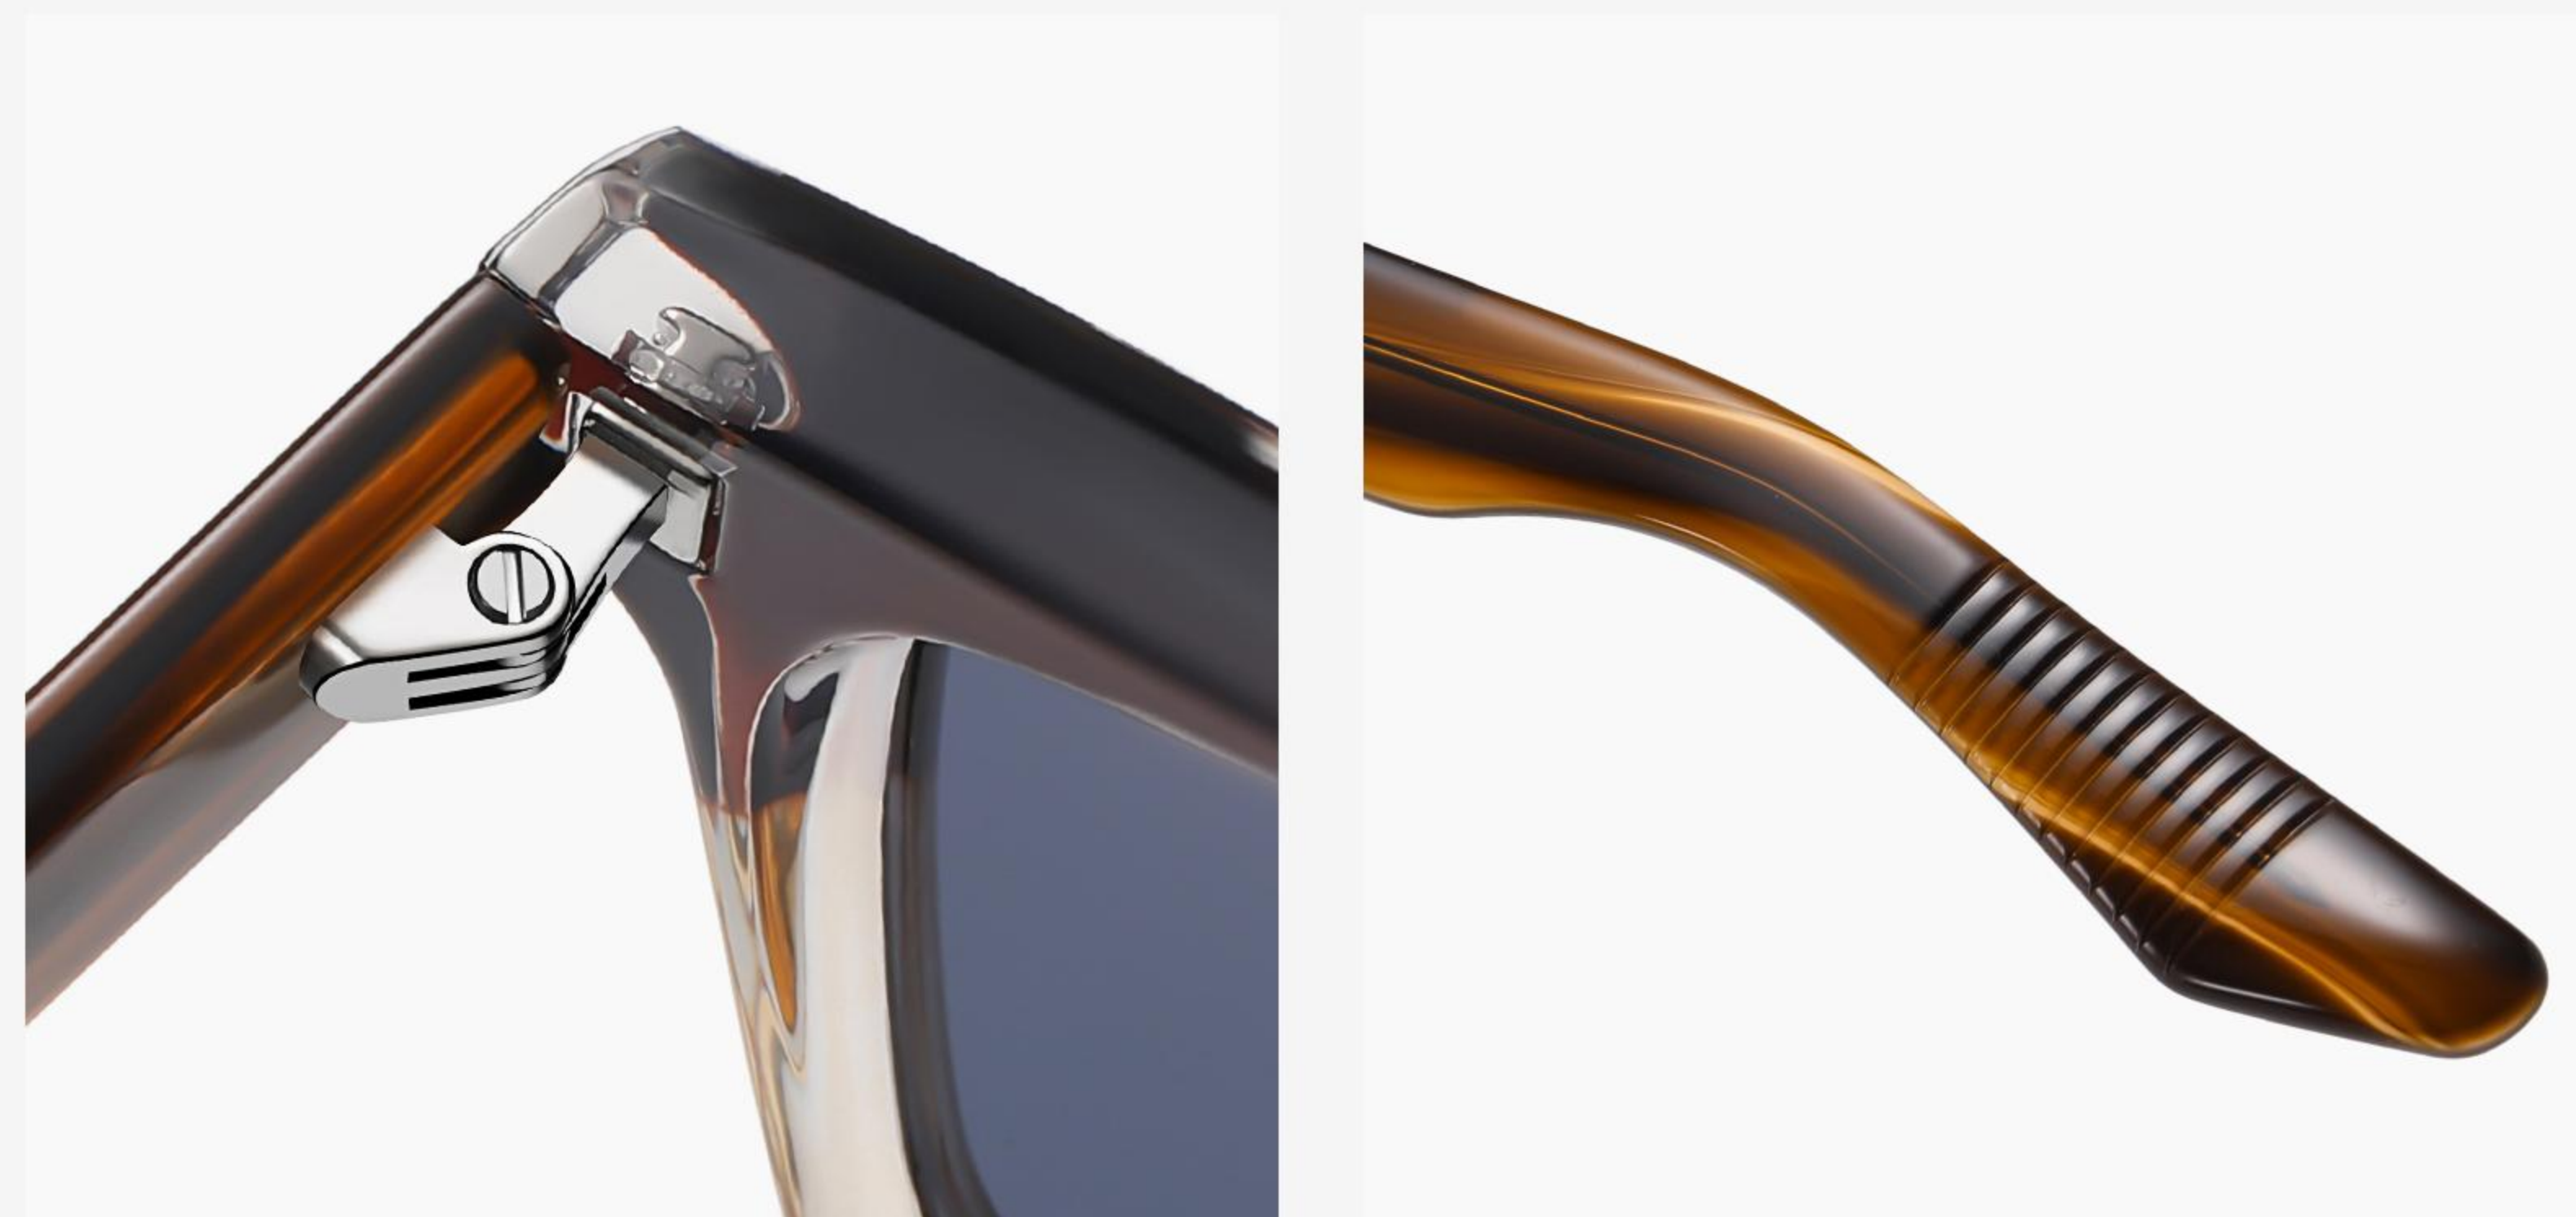

N0.1 Bright Black Grey C1 (1.1polarized lens)