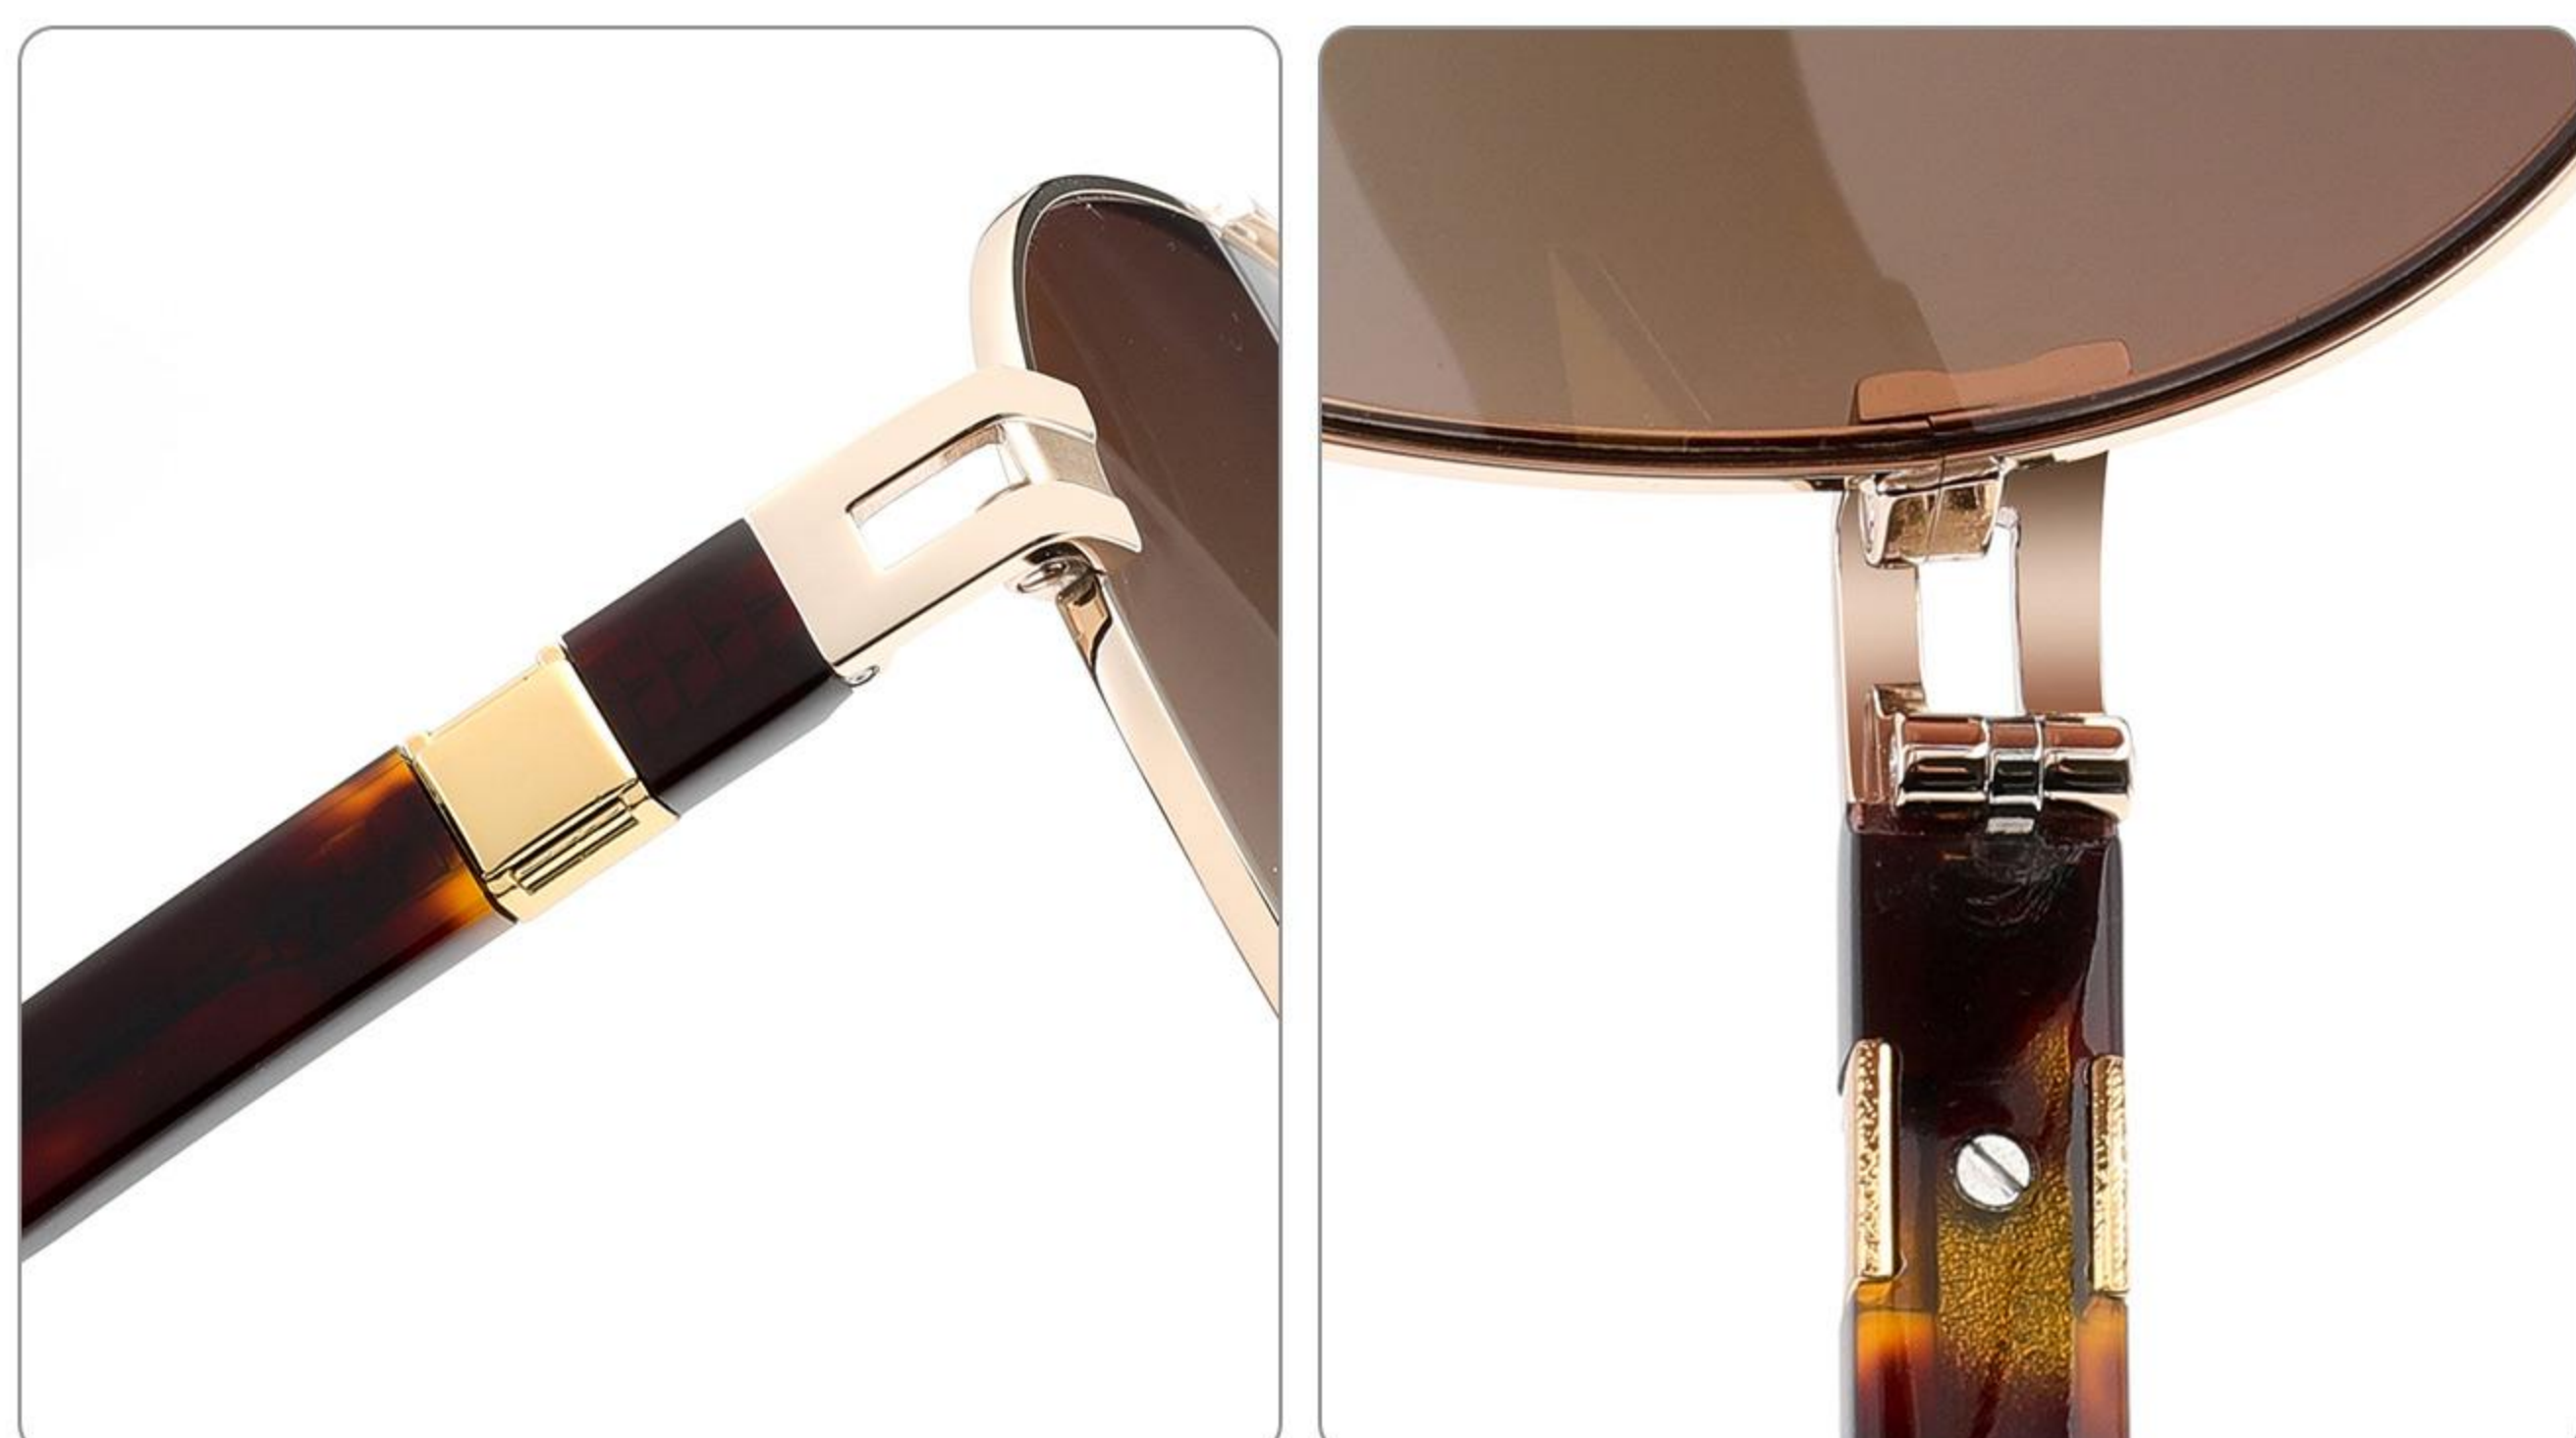

METAL SUNGLASSES TAC

MB-1534S-A

SIZE:60-14-145

Adults Sunglasses
Metal #MB series, 1.1mm Polarized Lens
www.HEAPPY.com

various lens colors are available for same style

METAL SUNGLASSES TAC

MB-1534S

SIZE:60-14-145

 (145.4mm)

 (59mm)

 (50.2mm)

 (15mm)

 (145mm)

C1 black

C2 gun

C3 silver

C4 gold

C5 gold

C6 gold

various lens colors are available for same style

METAL SUNGLASSES TAC

MB-1535S-A

SIZE:60-16-145

 (147.4mm)

C5 gold

C6 gold

various lens colors are available for same style

METAL SUNGLASSES TAC

MB-1535S

SIZE:60-16-145

 (147.4mm)

 (59.0mm)