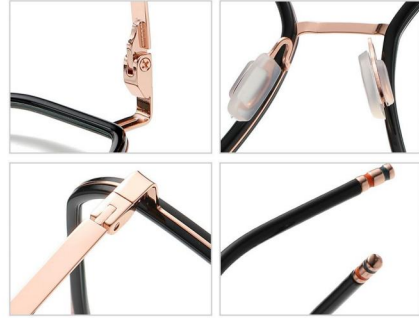

N0.2 Transparent Yellow / Gold C546-P81

N0.3 Transparent Blue / Silver C547-P81

N0.4 Transparent Green / Gold C446-P81

N0.5 Solid Pink / Gold C545-P81

Model :TJ821    Material : TR90+Metal    Lens : Anti-blue light    Size : 50-20-145

N0.1 Bright Black / Gold C01-P81

N0.2 Gradient Light Green / Silver  
C157-P81

N0.3 Gradient Blue / Silver C158-P81

N0.4 Transparent Light Tea / Gold  
C286-P81

N0.5 Gradient Grey / Gold C519-P81

Model :TJ820    Material : TR90+Metal    Lens : Anti-blue light    Size : 53-18-145

N0.1 Bright Black / Gold C01-P81

N0.2 Transparent Blue / Light Gun C513-P81

N0.3 Brown / Gold C514-P81

N0.4 Red / Gold C515-P81

N0.5 Purple / Light Gun C516-P81

Model :TJ819    Material : TR90+Metal    Lens : Anti-blue light    Size : 50-20-145