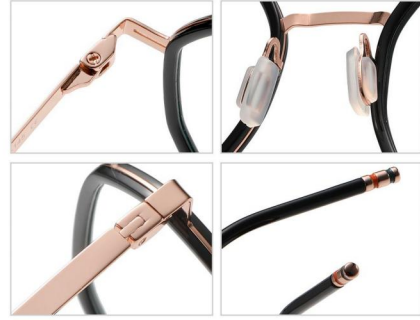

N0.3 Bright Black Green C01-P81-1

N0.4 Purple Red C515-P81

N0.5 Jelly Light Pink C552-P81

Model :TJ831

Material : TR90+Metal

Lens : Anti-blue light

Size : 57-16-145

N0.1 Bright Black C01-P81

N0.2 Transparent Grey C541-P81

N0.3 Demi Floral C550-P81

N0.4 Tea Green C24-P81

N0.5 Pink C440-P81

Model :TJ829

Material : TR90+Metal

Lens : Anti-blue light

Size : 49-20-145

N0.2 Transparent Yellow / Gold C546-P81

N0.3 Transparent Blue / Silver C547-P81

N0.4 Transparent Green / Gold C446-P81

N0.5 Solid Pink / Gold C545-P81

Model :TJ821    Material : TR90+Metal    Lens : Anti-blue light    Size : 50-20-145

N0.1 Bright Black / Gold C01-P81

N0.2 Gradient Light Green / Silver  
C157-P81

N0.3 Gradient Blue / Silver C158-P81

N0.4 Transparent Light Tea / Gold  
C286-P81

N0.5 Gradient Grey / Gold C519-P81

Model :TJ820    Material : TR90+Metal    Lens : Anti-blue light    Size : 53-18-145