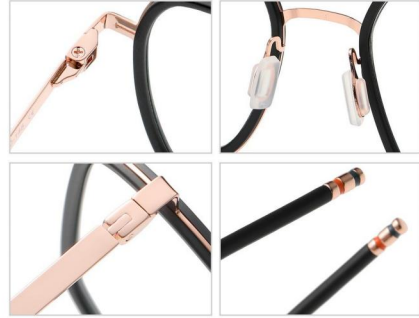

N0.1 Bright Black / Gold C01-P81

N0.2 Transparent Blue / Light Gun C513-P81

N0.3 Brown / Gold C514-P81

N0.4 Red / Gold C515-P81

N0.5 Purple / Light Gun C516-P81

Model :TJ819    Material : TR90+Metal    Lens : Anti-blue light    Size : 50-20-145

N0.1 Bright Black / Gold C01-P81

N0.2 Gradient Purple / Silver C509-P81

N0.5 Gradient Coffee / Silver C512-P81

Model :TJ818

Material : TR90+Metal

Lens : Anti-blue light

Size : 51-20-145

N0.1 Matte Black / Gold C73-P81