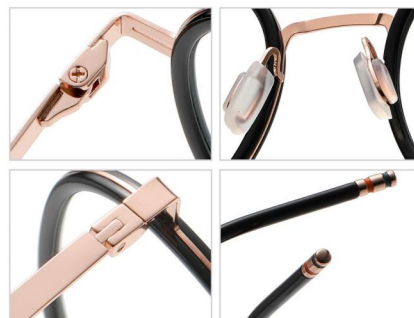

N0.2 Transparent Yellow / Gold C546-P81

N0.3 Transparent Blue / Silver C547-P81

N0.4 Transparent Green / Gold C446-P81

N0.5 Solid Pink / Gold C545-P81

Model :TJ821    Material : TR90+Metal    Lens : Anti-blue light    Size : 50-20-145

N0.1 Bright Black / Gold C01-P81

N0.2 Gradient Light Green / Silver  
C157-P81

N0.3 Gradient Blue / Silver C158-P81

N0.4 Transparent Light Tea / Gold  
C286-P81

N0.5 Gradient Grey / Gold C519-P81

Model :TJ820    Material : TR90+Metal    Lens : Anti-blue light    Size : 53-18-145

N0.1 Bright Black / Gold C01-P81

N0.2 Transparent Blue / Light Gun C513-P81

N0.3 Brown / Gold C514-P81

N0.4 Red / Gold C515-P81

N0.5 Purple / Light Gun C516-P81

Model :TJ819    Material : TR90+Metal    Lens : Anti-blue light    Size : 50-20-145

N0.1 Bright Black / Gold C01-P81

N0.2 Gradient Purple / Silver C509-P81

N0.5 Gradient Coffee / Silver C512-P81

Model :TJ818

Material : TR90+Metal

Lens : Anti-blue light

Size : 51-20-145

N0.1 Matte Black / Gold C73-P81