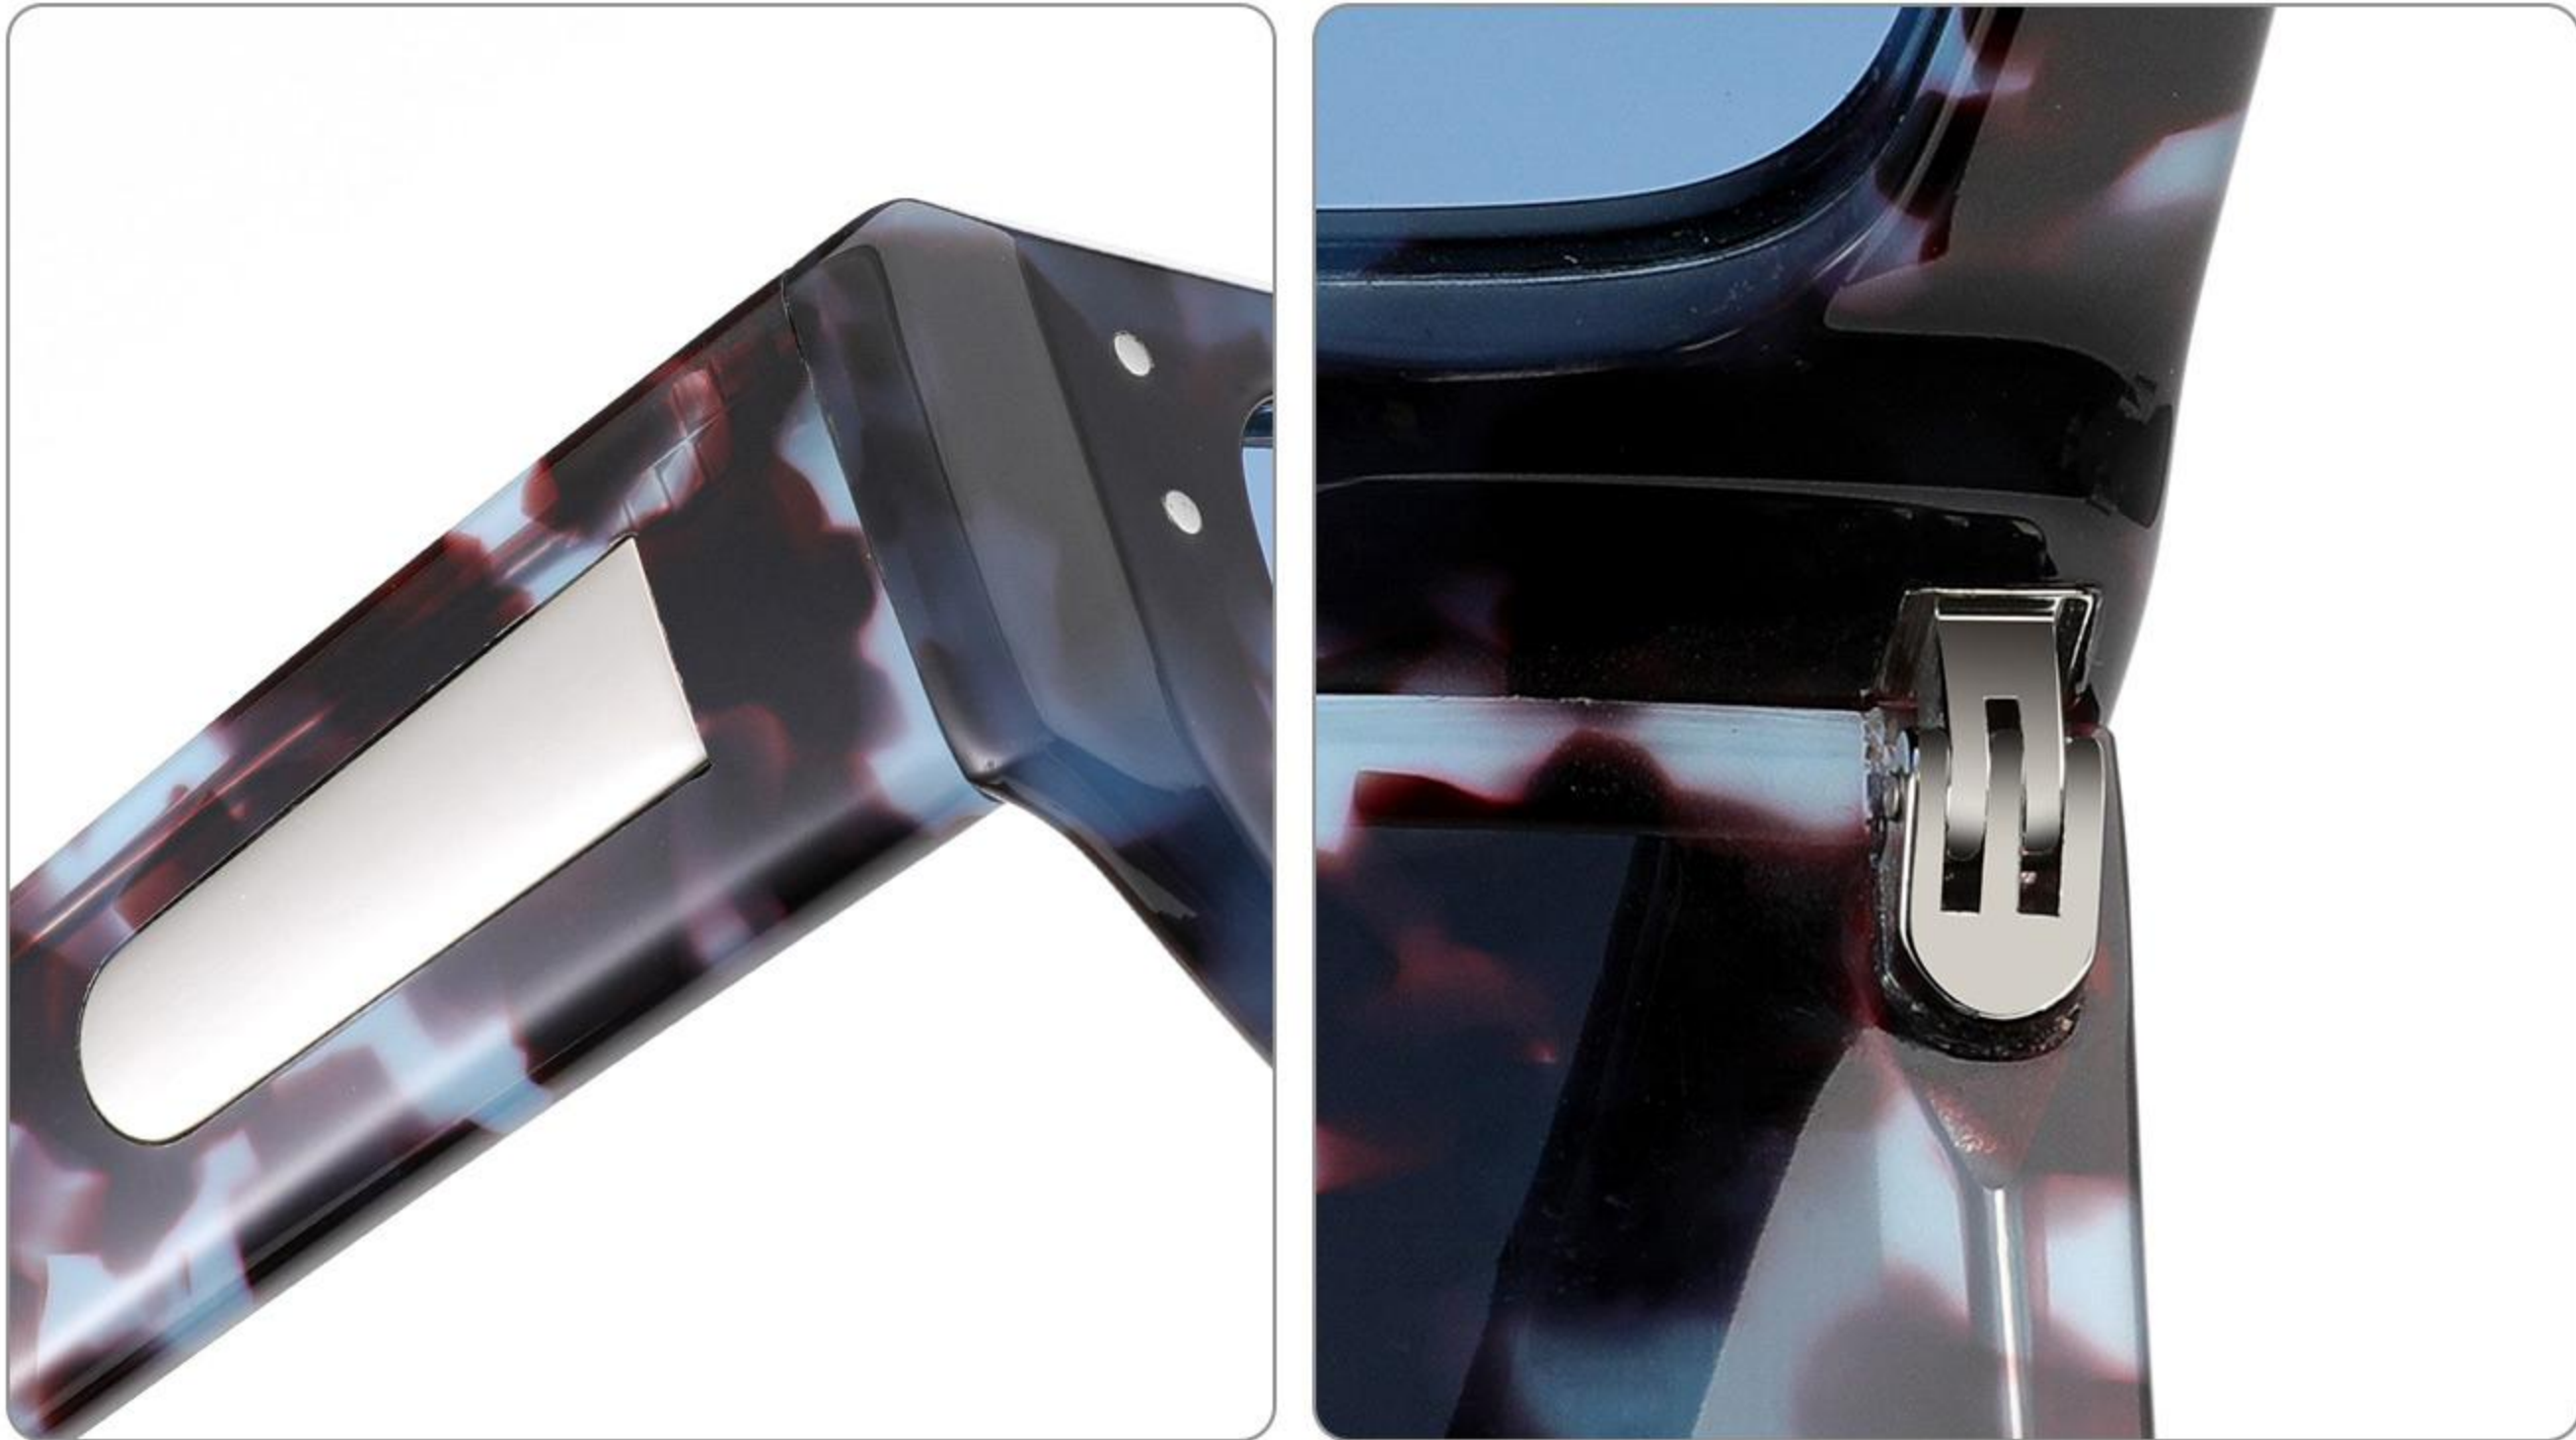

ABNORMITY ACETATE FRAMES

MB-1537S-A

SIZE:55-15-145

(147.1mm)

(54mm)

(49.6mm)

(16mm)

(145mm)