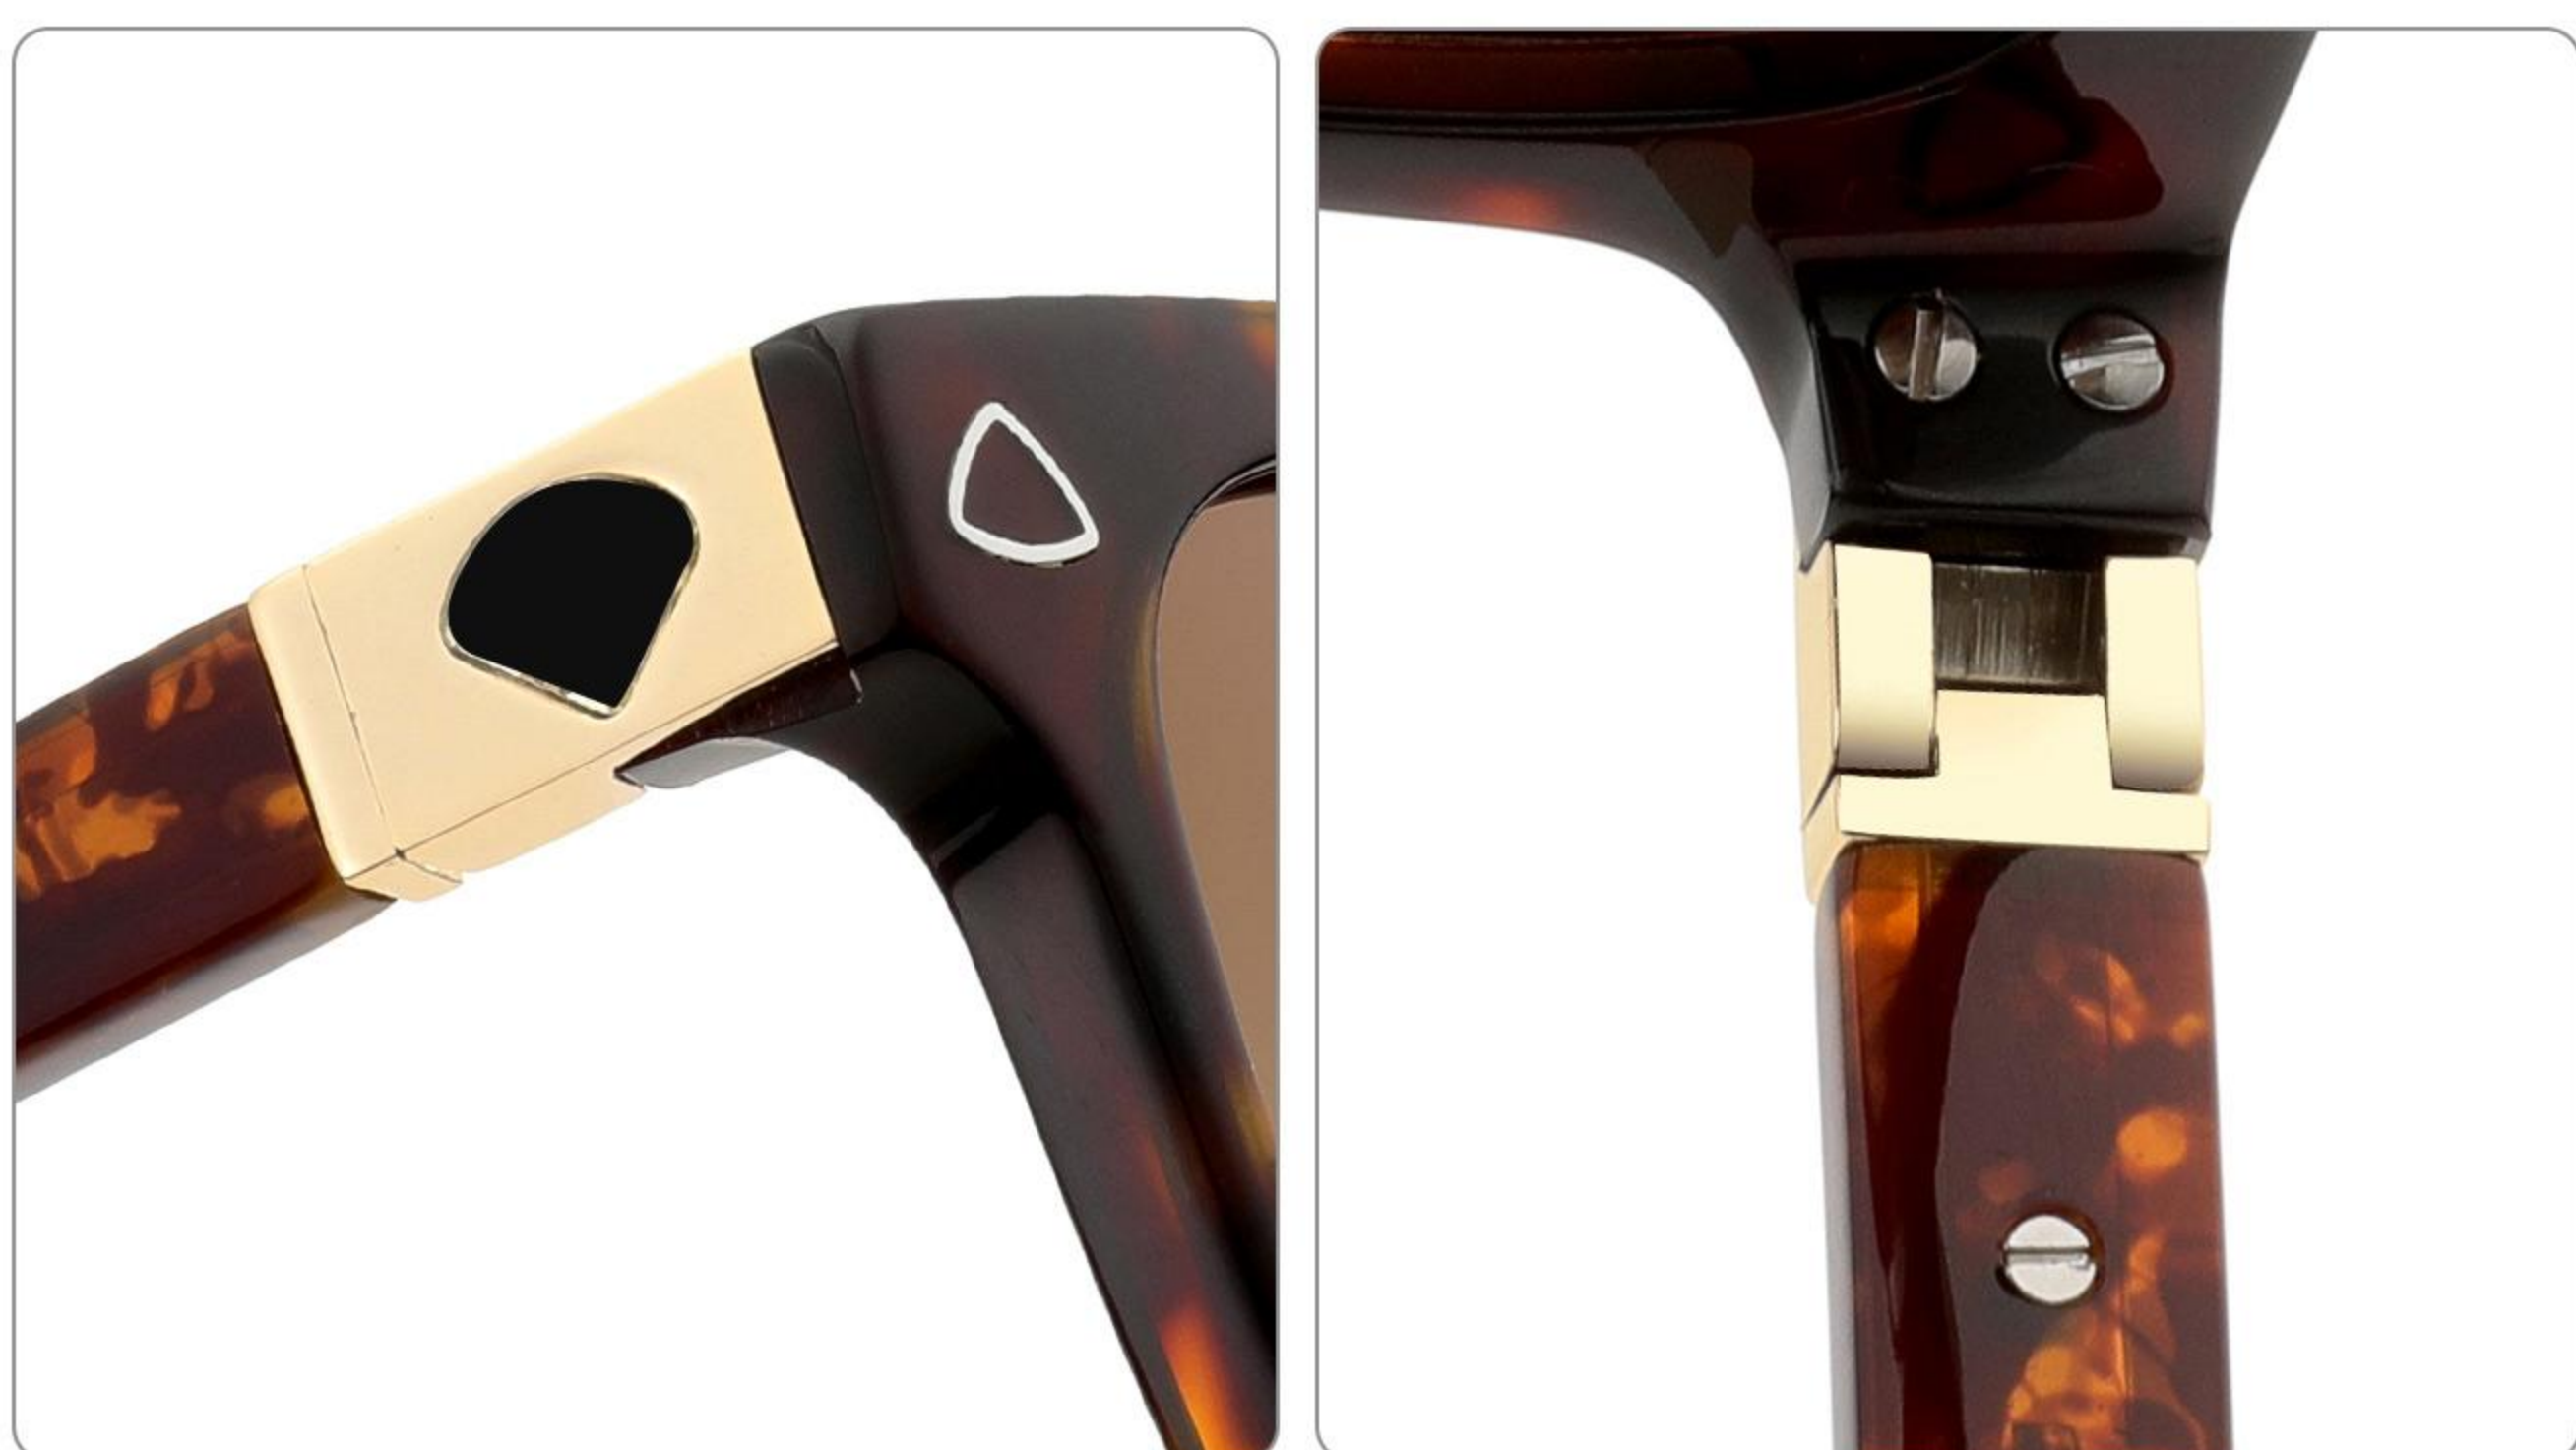

**COMBINATION SERIES**

**MB-1443S-A**

SIZE:54-19-145

**Adults Sunglasses**  
**Acetate #MB, #Combination series, 1.1mm Polarized Lens**  
[www.HEAPPY.com](http://www.HEAPPY.com)

 (143.7mm)

 (52.5mm)

 (48.9mm)

 (20.5mm)

 (145mm)

**various lens colors are available for same style**

**COMBINATION SERIES**

**MB-1445S-A**

SIZE:54-20-145

 (144.8mm)

 (52.5mm)