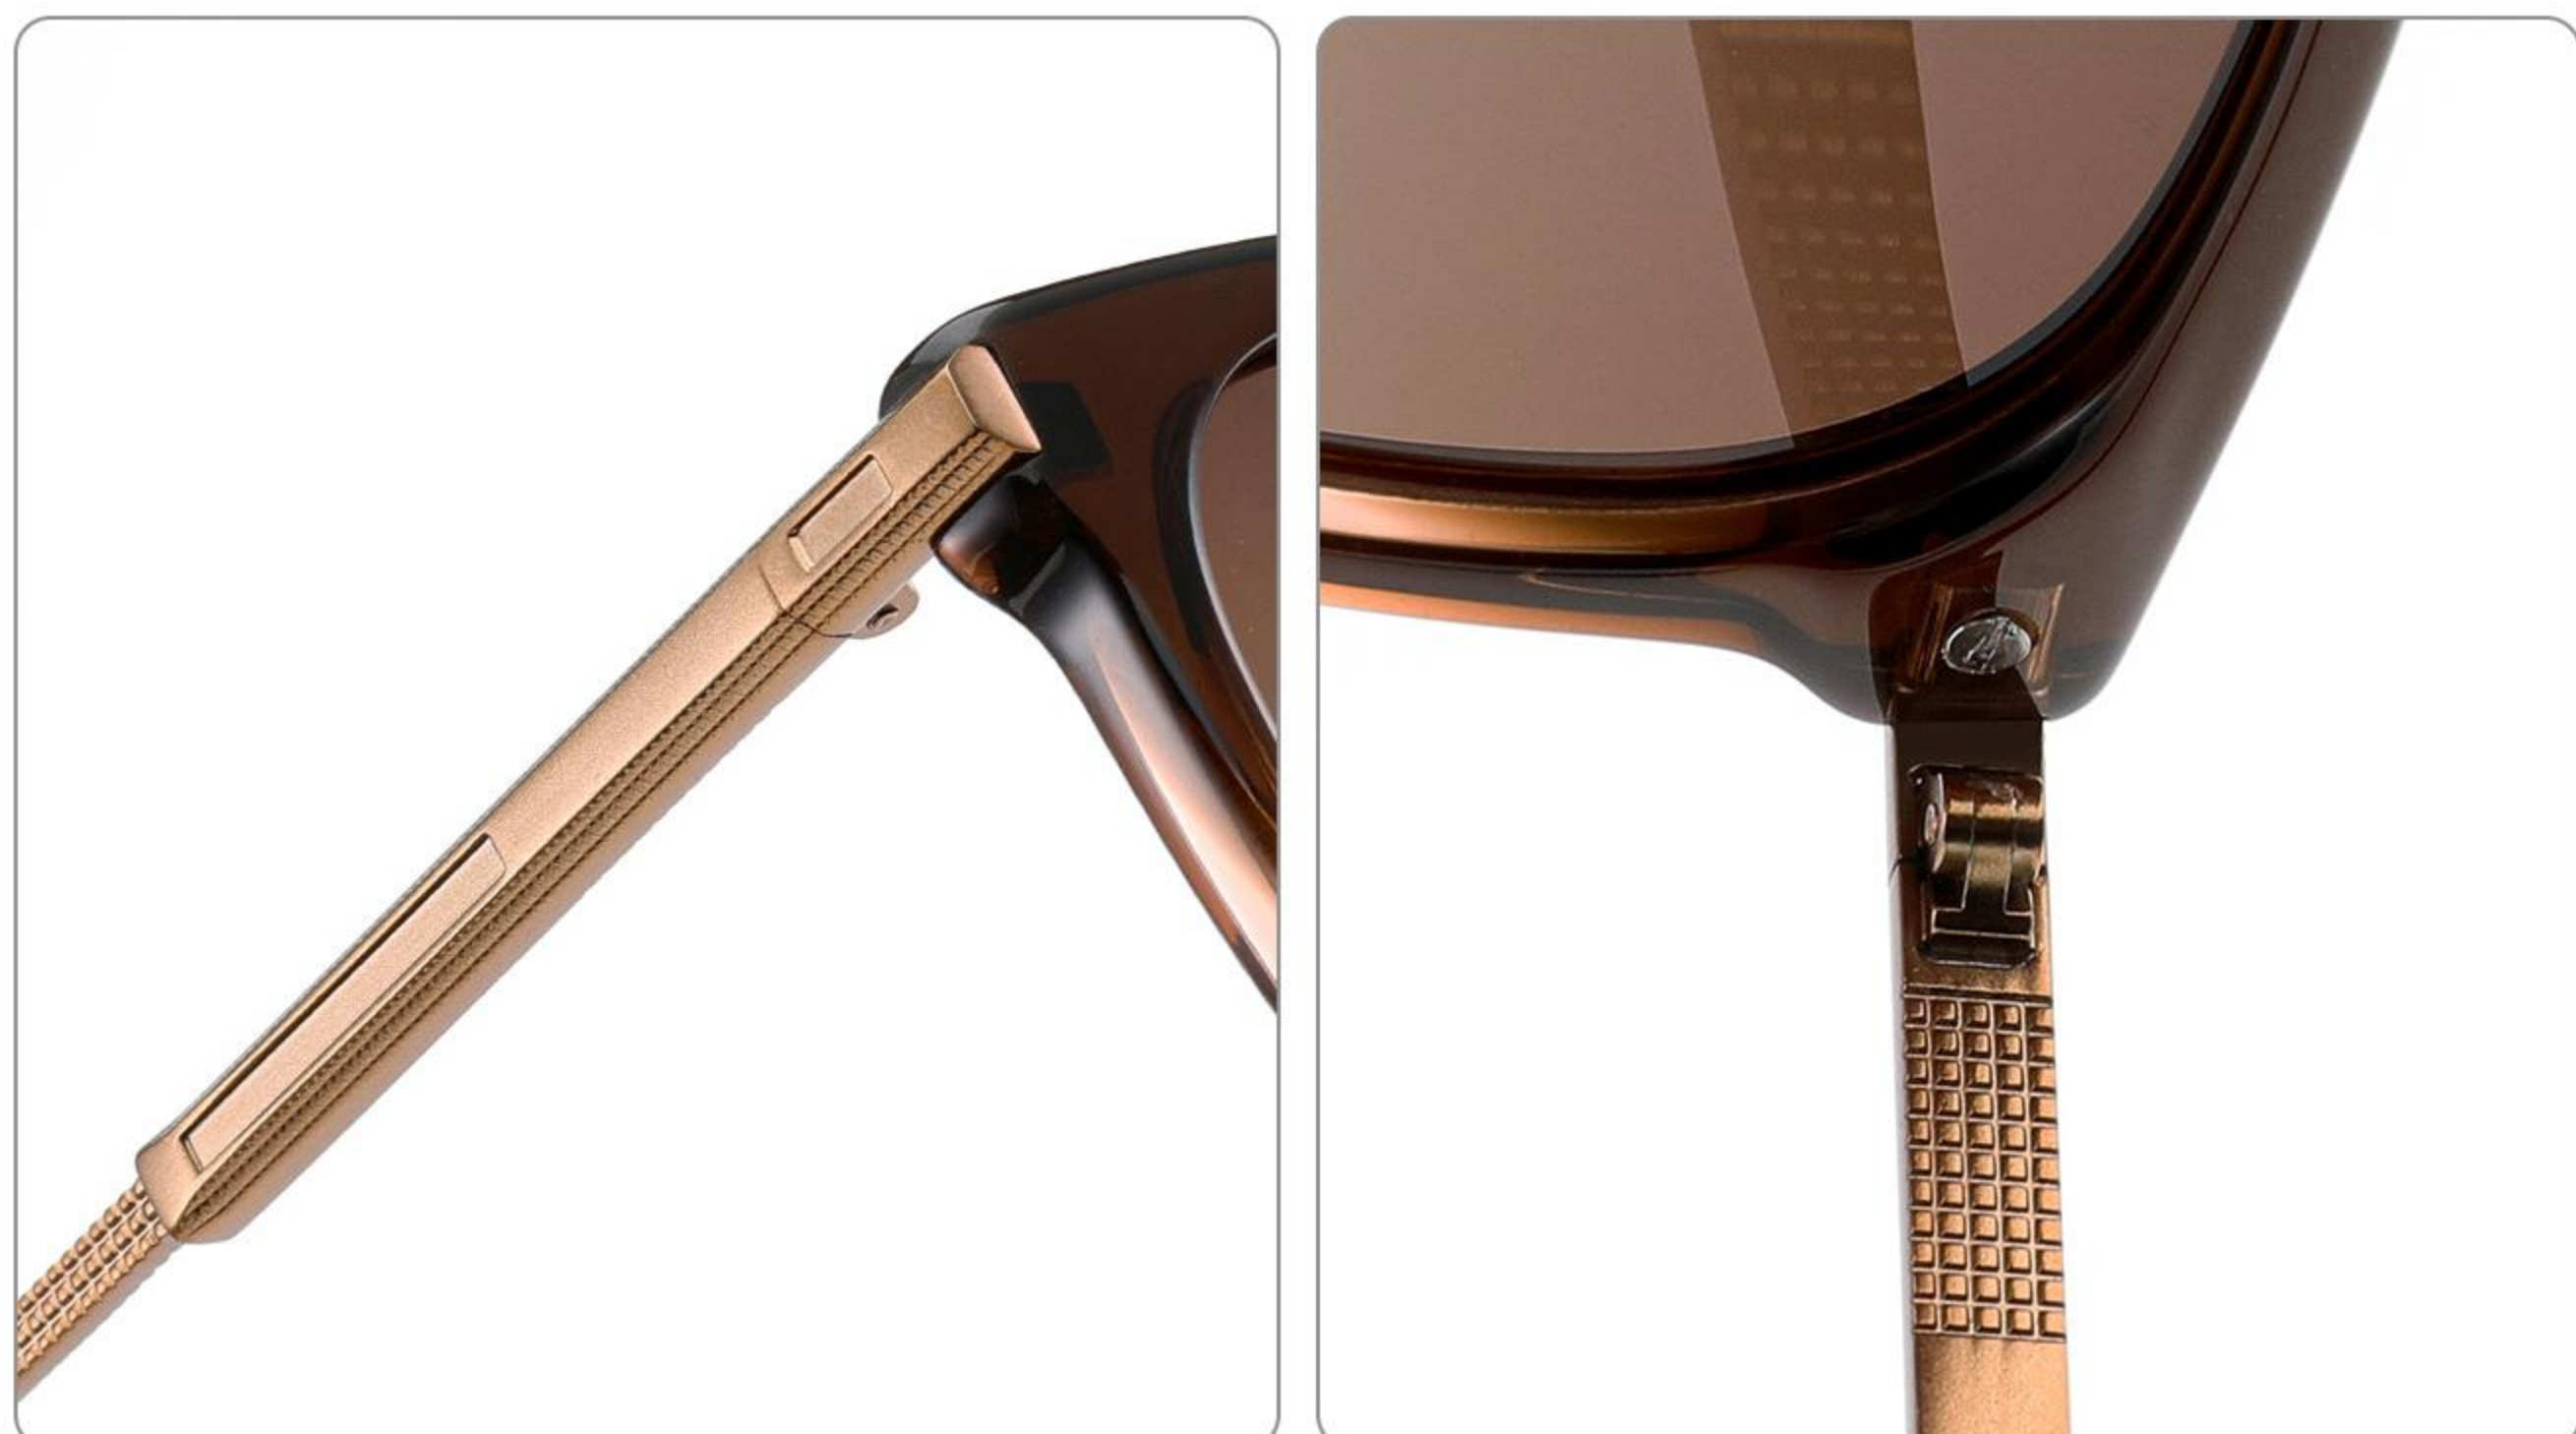

COMBINATION SERIES

MB-1517S

SIZE:54-20-145

(143.5mm)

(52.5mm)

(49.2mm)

(21.5mm)

(145mm)