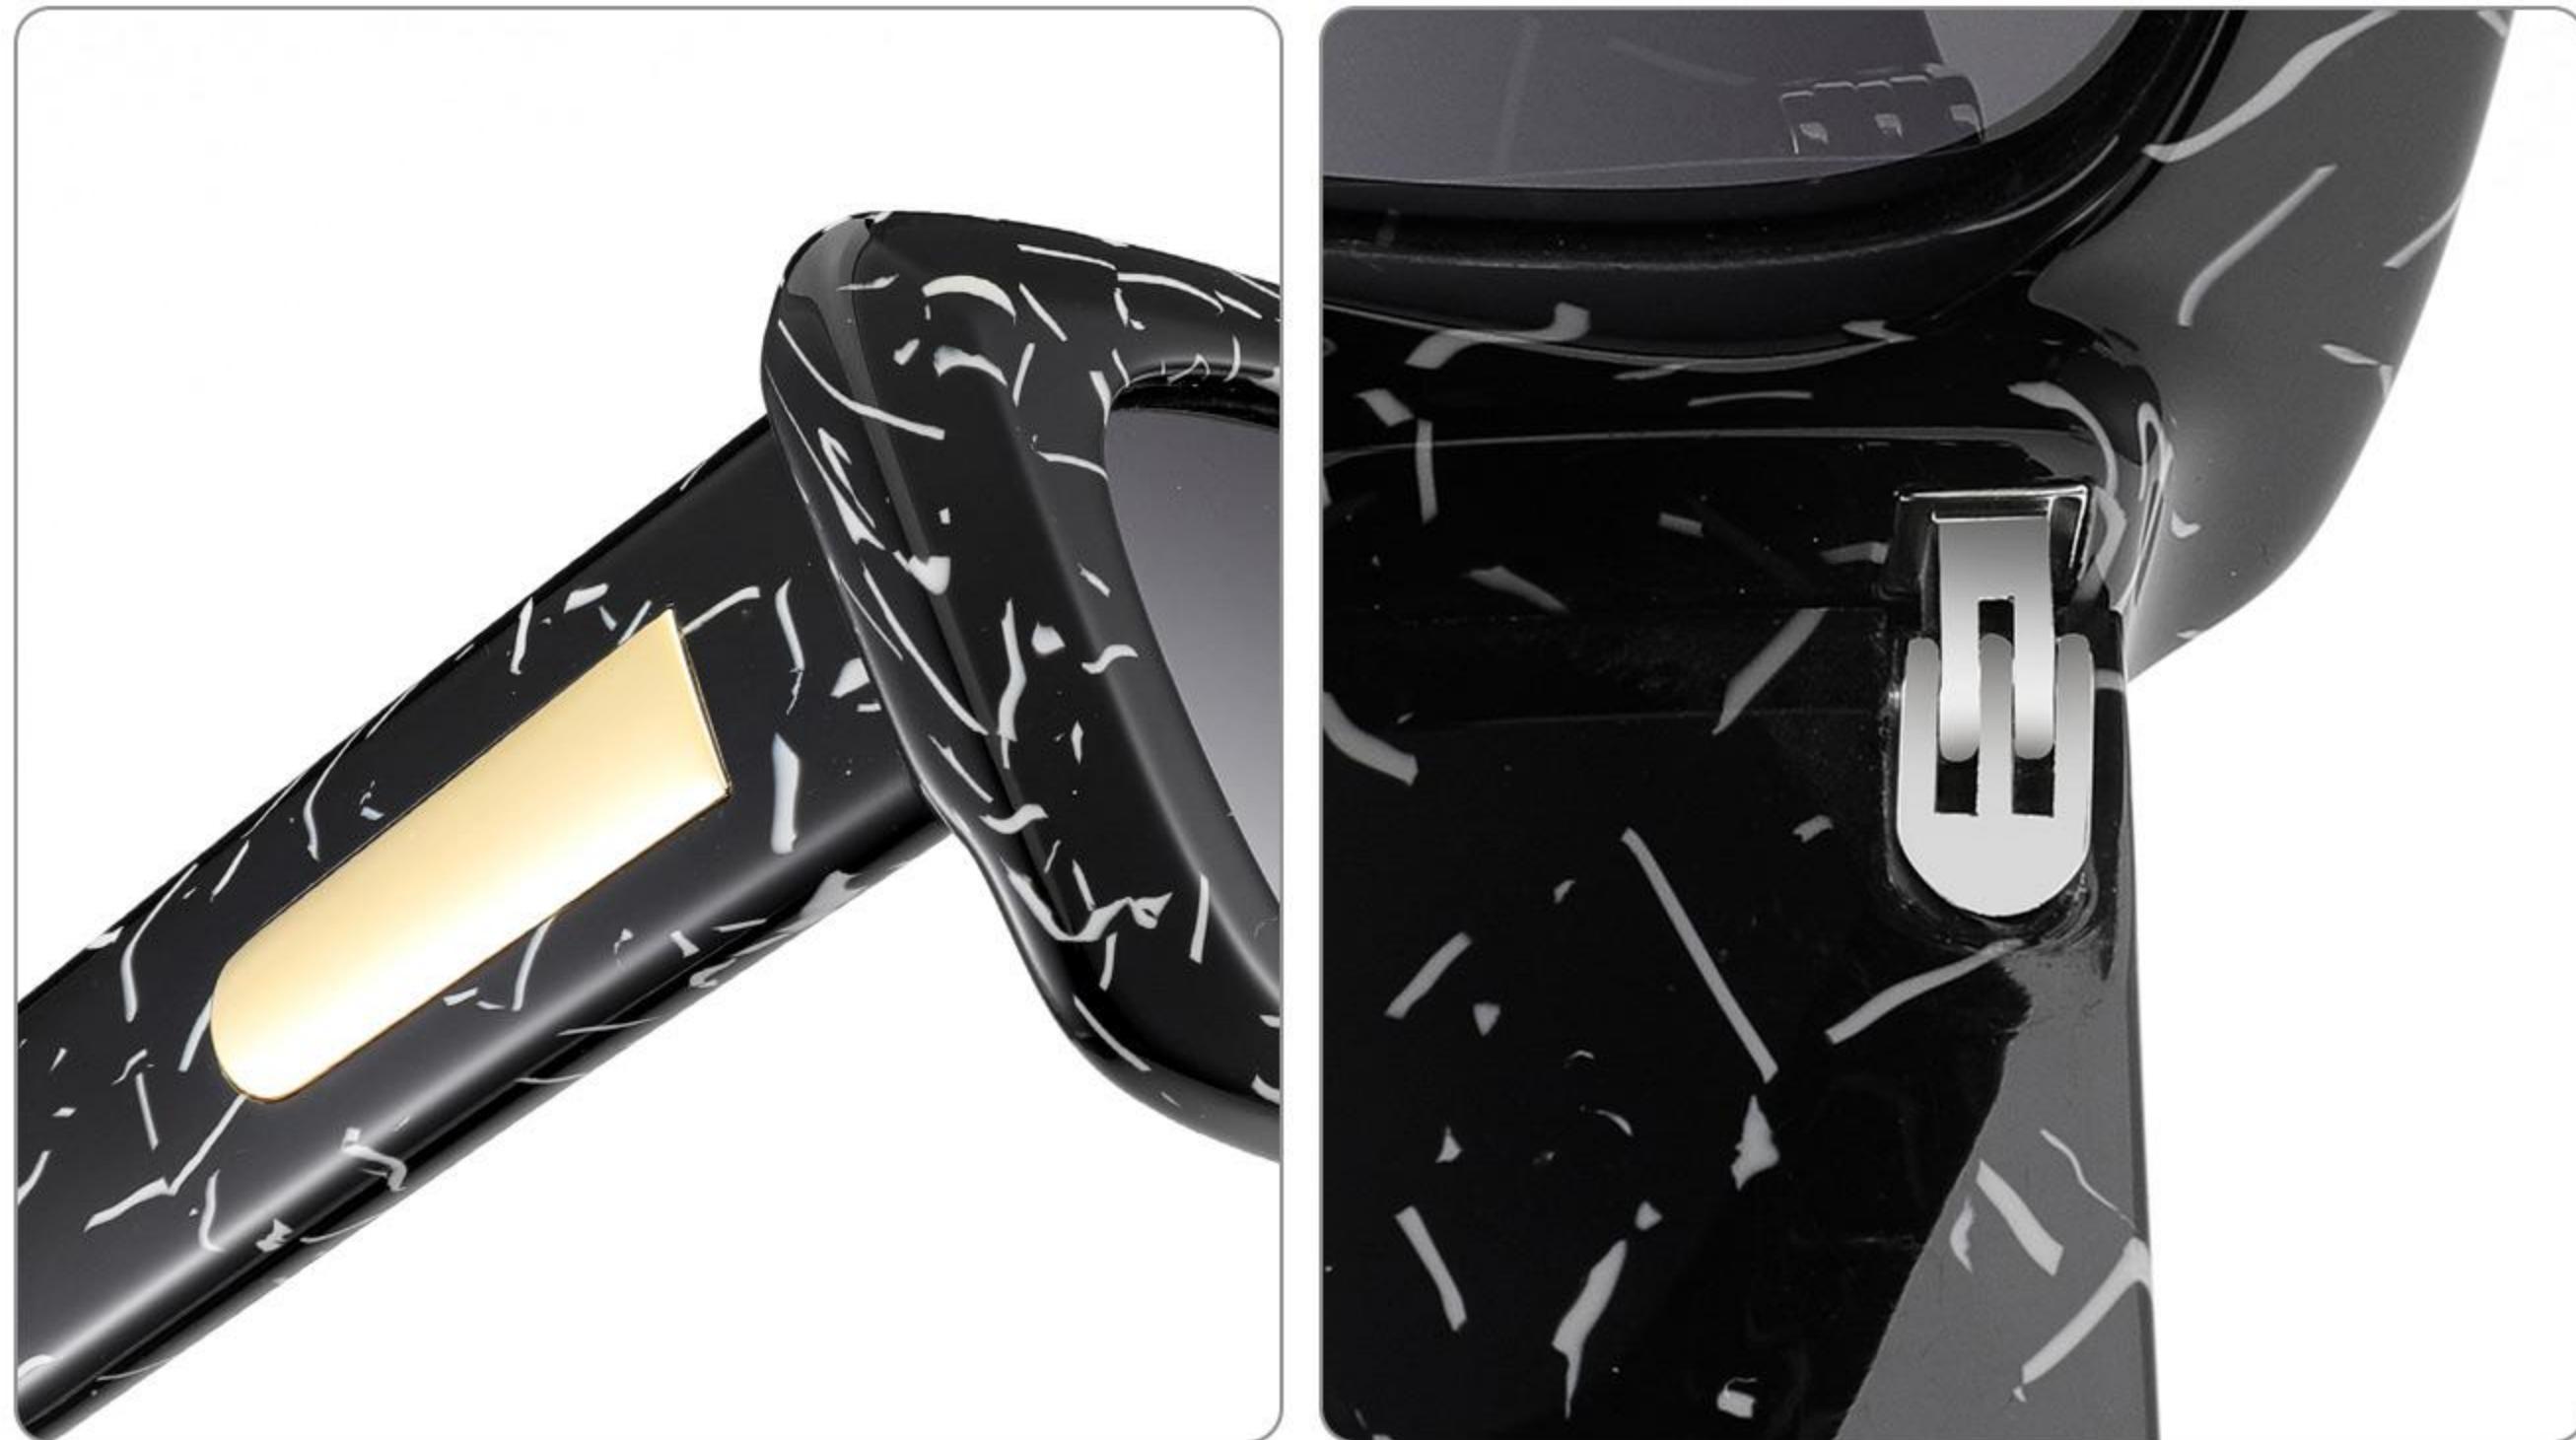

ABNORMITY ACETATE FRAMES

MB-1538S

SIZE:53-21-145

(146.9mm)

(52mm)

(47.4mm)

(22mm)

(145mm)