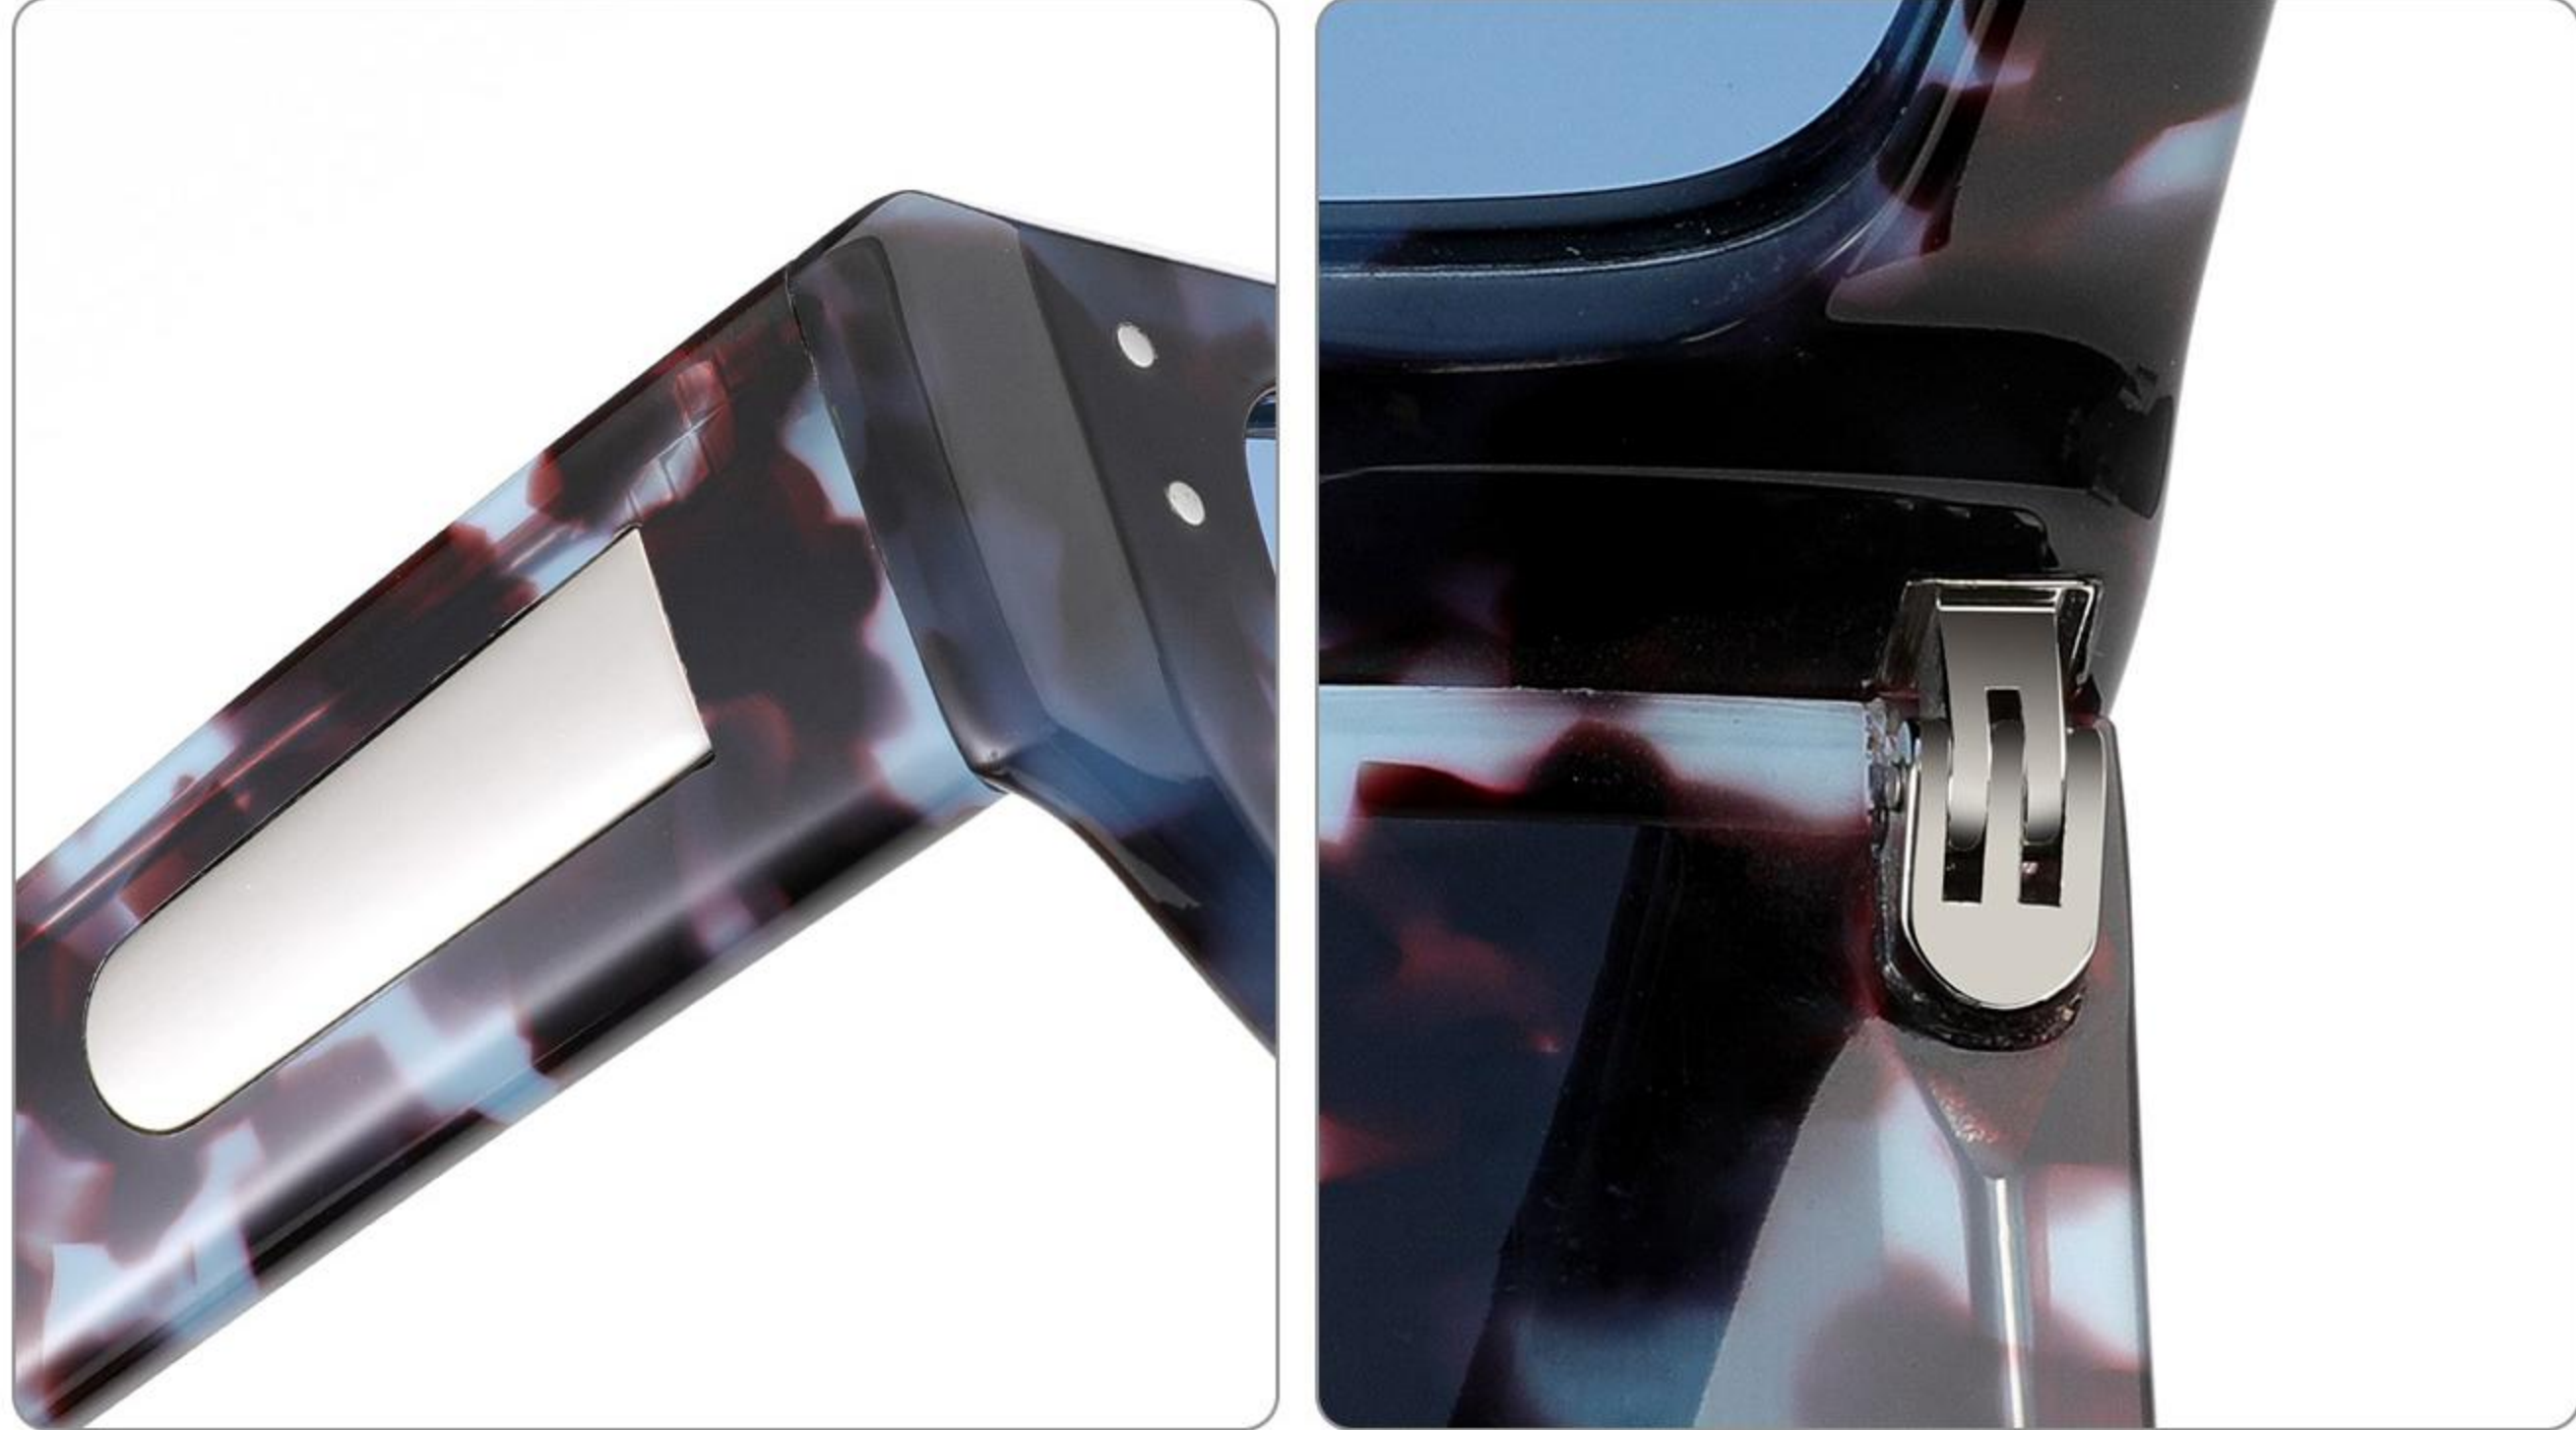

ABNORMITY ACETATE FRAMES

MB-1537S

SIZE:55-15-145

(147.1mm)

(54mm)

(49.6mm)

(16mm)

(145mm)