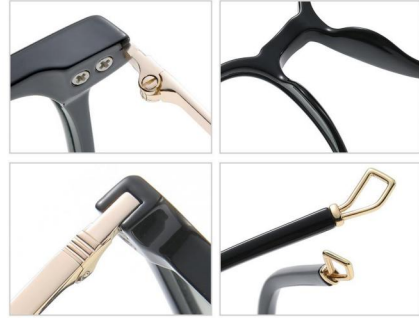

N0.2 Bright GreenC660-P81

N0.3 Bright PurpleC663-P81

N0.4 Bright Red BrownC661-P81

N0.5 Blue Yellow Demi FloralC662-P81

Model :TJ871 Material : TR90+Metal Lens : Anti-blue light Size :55-17 -140

N0.2 Transparent Light Grey - Transparent
C693-P81

N0.3 Transparent Light Tea - Transparent
Yellow Green C692-P81

Model :TJ850 Material : TR90+Metal Lens : Anti-blue light Size : 53-18-145

N0.1 Bright Black / Gold C01-P81

N0.2 Transparent Burgundy Red - stripes / Silver
C578-P81