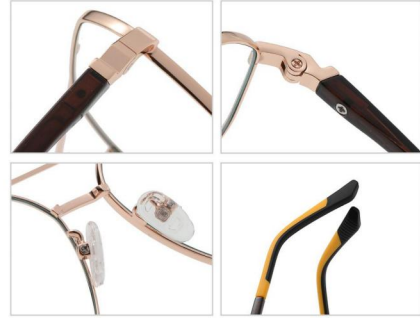

N0.2 Matte Black / Gun C04-P81

N0.3 Demi Floral / Gold C41-P81

N0.4 Transparent Tea / Gold C284-P81

N0.5 Solid Grey / Gun C439-P81

Model : TJ845

Material : Metal+TR

Lens : Anti blue light

Size : 50-19-145

N0.1 Silver / Purple BlueC05-P81

N0.2 Silver / Transparent GreyC05-P81-1

N0.3 Silver / Light BlueC05-P81-2

N0.4 Silver / Deep BlueC05-P81-3

N0.5 Rose Gold / Transparent RedC11-P81

Model : TJ844

Material : Metal+TR