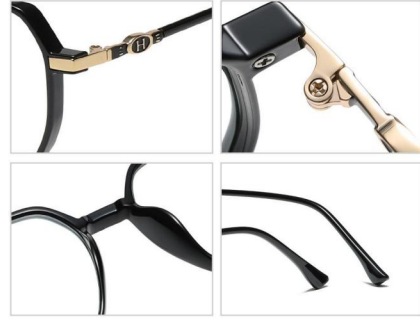

Size : 52-17-145

NO.1 Bright Black C01-P81

NO.4 Bright Transparent Light C343-P81

Model : LK306

Material : TR90+Metal

Lens : Anti blue light

Size : 53-17-145

NO.1 Bright Black C01-P81

NO.2 Transparent Grey Nude Pink C317-P81

NO.3 Matte Deep Tortoiseshell C318-P81

NO.4 Purple Gradient Pink Red C320-P8181

NO.5 Bright Transparent C26-P81

Model : LK305

Material : TR90+Metal

Lens : Anti blue light

Size : 52-17-145

NO.1 Bright Black C01-P81

NO.2 Black - Tortoiseshell C328-P81

NO.3 Bright Transparent Light Grey C281-P81

NO.4 Blue - Tortoiseshell C329-P81

NO.5 Bright Transparent Light Pink C310-P81

Model : LK304

Material : TR90+Metal

Lens : Anti blue light

Size : 51-17-145

NO.1 Bright Black C01-P81

NO.2 Bright Transparent Brown C326-P81

NO.3 Bright Transparent Purple Red C327-P81

NO.4 Bright Transparent C26-P81

NO.5 Bright Transparent Navy Blue C277-P81