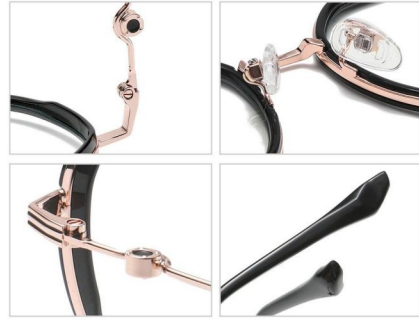

N0.4 Bright Silver / Grey C05-P81-1

N0.5 Bright Silver / Purple C05-P81-2

Model : TJ823

Material : TR+Metal

Lens : Anti blue light

Size : 52-18-145

N0.1 Black / Gold C73-P81

N0.2 Blue / Light Gun C521-P81

N0.3 Brown / Gold C522-P81

N0.4 Green / Deep Gun C523-P81

Model : TJ822

Material : TR+Metal

Lens : Anti blue light

Size : 49-21-145

N0.1 Black / Gold C73-P81

N0.2 Blue / Light Gun C521-P81

N0.3 Grey / Gold C520-P81

N0.4 Red Brown / Gold C522-P81

N0.5 Solid Green / Deep Gun C523-P81

Model :TJ817 Material : TR90+Metal Lens : Anti-blue light Size : 49-19-145

N0.1 Bright Black C01-P81

N0.2 Gradient Green C499-P81