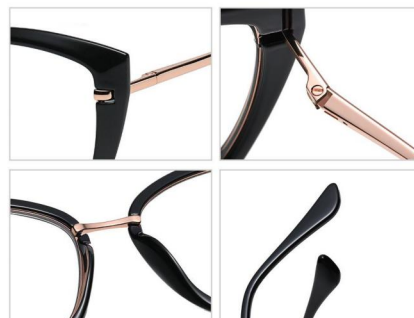

Material : TR90+Metal

Lens : Anti blue light

Size : 52-17-145

NO.1 Bright Black C01-P81

NO.2 Transparent Grey - Nude Pink C317-P81

NO.3 Matte Deep Tortoiseshell C318-P81

NO.4 Bright Light Pink Gradient C319-P81

NO.5 Matte Black C33-P81

Model : LK309

Material : TR90+Metal

Lens : Anti blue light

Size : 54-17-145

NO.1 Bright Black C01-P81

NO.2 Tortoiseshell - Blue C346-P81

NO.3 Bright Transparent Light Pink C347-P81

NO.4 Bright Transparent C26-P81

NO.5 Blue - Transparent C324-P81

Model : WS903

Material : Metal

Lens : Anti blue light

Size : 50-17-145

NO.1 Matte Transparent Grey C396-P81

NO.3 Transparent C26-P81

NO.4 Matte Tea Demi Floral C177-P81

NO.5 Deep Blue - Deep Green C395-P81

NO.6 Bright Black C01-P81

Model : WB605

Material : TR90+Metal

Lens : Anti blue light

Size : 54-18-140

NO.1 Bright Black C01-P81