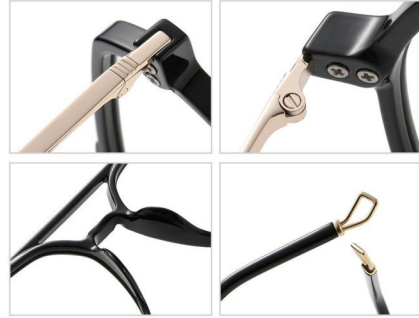

N0.3 Transparent Light Tea - Transparent
Yellow Green C692-P81

Model :TJ850 Material : TR90+Metal Lens : Anti-blue light Size : 53-18-145

N0.1 Bright Black / Gold C01-P81

N0.2 Transparent Burgundy Red - stripes / Silver
C578-P81

N0.3 Transparent Blue - stripes / Silver
C579-P81

N0.5 Transparent Tea - stripes / Gold
C581-P81

Model : TJ849

Material : TR+Metal

Lens : Anti blue light

Size : 53-18-145

N0.1 Bright Black / Gold C01-P81

N0.2 Red Demi Floral C574-P81