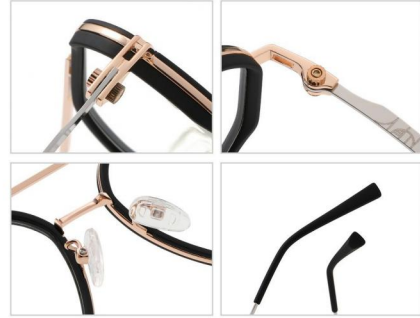

N0.5 Bright Silver / Deep BlueC05-P81-2

Model : TJ842

Material : Metal+TR

Lens : Anti blue light

Size : 50-19-145

N0.1 Rose Gold / Pink C11-P81

N0.2 Rose Gold / Red C11-P81-1

N0.3 Bright Silver / Blue C05-P81

N0.4 Bright Silver / Grey C05-P81-1

N0.5 Bright Silver / Purple C05-P81-2

Model : TJ823

Material : TR+Metal

Lens : Anti blue light

Size : 52-18-145

N0.1 Black / Gold C73-P81

N0.2 Blue / Light Gun C521-P81