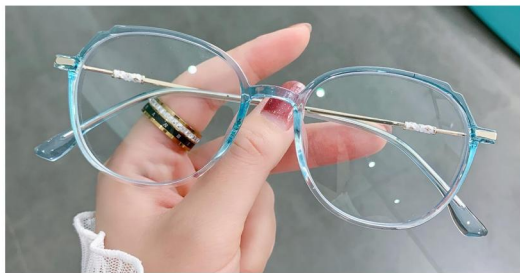

Material : TR90+Metal

Lens : Anti blue light

Size : 51-17-145

NO.1 Bright Black C01-P81

NO.2 Bright Transparent Brown C326-P81

NO.3 Bright Transparent Purple Red C327-P81

NO.4 Bright Transparent C26-P81

NO.5 Bright Transparent Navy Blue C277-P81

Model : LK302

Material : TR90+Metal

Lens : Anti blue light

Size : 51-18-145

NO.1 Bright Black C01-P81

NO.4 Bright Light Mint Green C321-P81

NO.5 Bright Light Pink Floral C322-P81

Model : LK301

Material : TR90+Metal

Lens : Anti blue light

Size : 52-17-145

NO.1 Bright Black C01-P81

NO.2 Transparent Grey - Nude Pink C317-P81

NO.3 Matte Deep Tortoiseshell C318-P81

NO.4 Bright Light Pink Gradient C319-P81