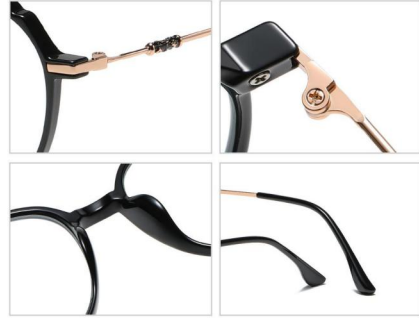

NO.2 Transparent Grey Nude Pink C317-P81

NO.3 Matte Deep Tortoiseshell C318-P81

NO.4 Purple Gradient Pink Red C320-P8181

NO.5 Bright Transparent C26-P81

Model : LK305

Material : TR90+Metal

Lens : Anti blue light

Size : 52-17-145

NO.1 Bright Black C01-P81

NO.2 Black - Tortoiseshell C328-P81

NO.3 Bright Transparent Light Grey C281-P81

NO.4 Blue - Tortoiseshell C329-P81

NO.5 Bright Transparent Light Pink C310-P81

Model : LK304

Material : TR90+Metal

Lens : Anti blue light

Size : 51-17-145

NO.1 Bright Black C01-P81

NO.2 Bright Transparent Brown C326-P81

NO.3 Bright Transparent Purple Red C327-P81

NO.4 Bright Transparent C26-P81

NO.5 Bright Transparent Navy Blue C277-P81

Model : LK302

Material : TR90+Metal

Lens : Anti blue light

Size : 51-18-145

NO.1 Bright Black C01-P81

NO.4 Bright Light Mint Green C321-P81

NO.5 Bright Light Pink Floral C322-P81

Model : LK301