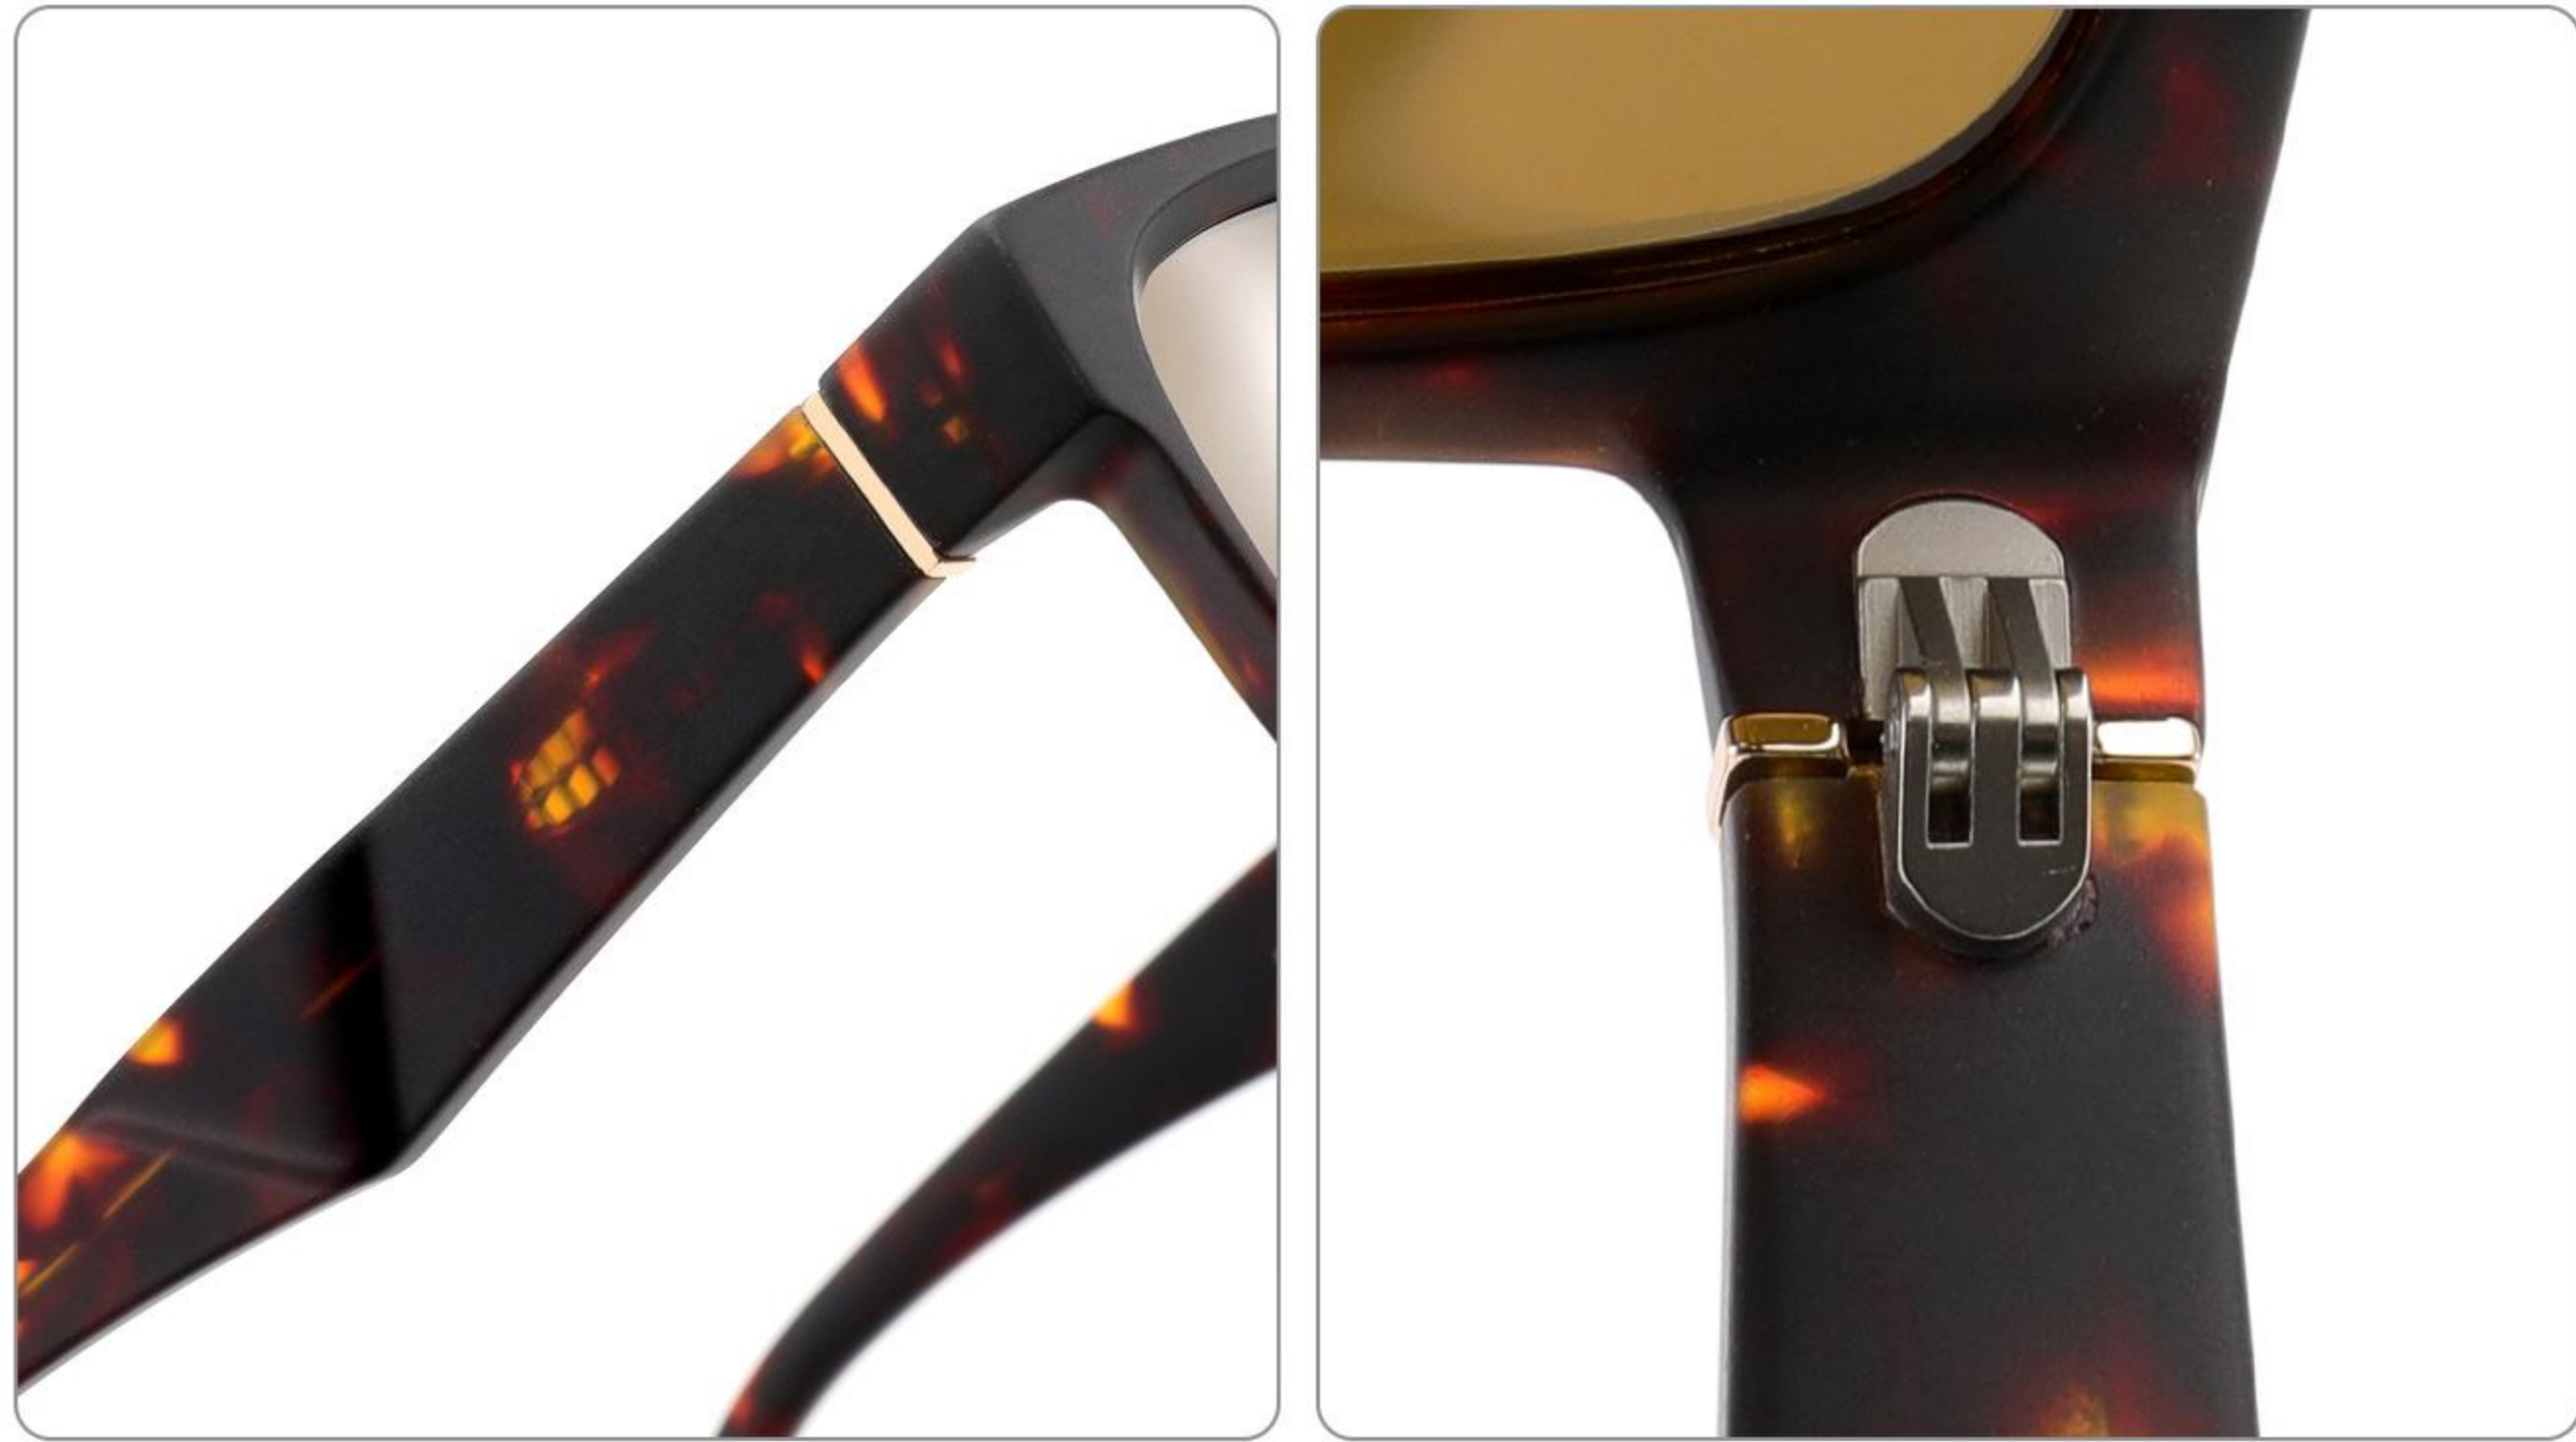

C4 m.blue

C5 m.demi

C6 s.demi

various lens colors are available for same style

**ABNORMITY ACETATE
8 BASE SPORTS**

MB-1543

SIZE:59-17-145

 (145.8mm)