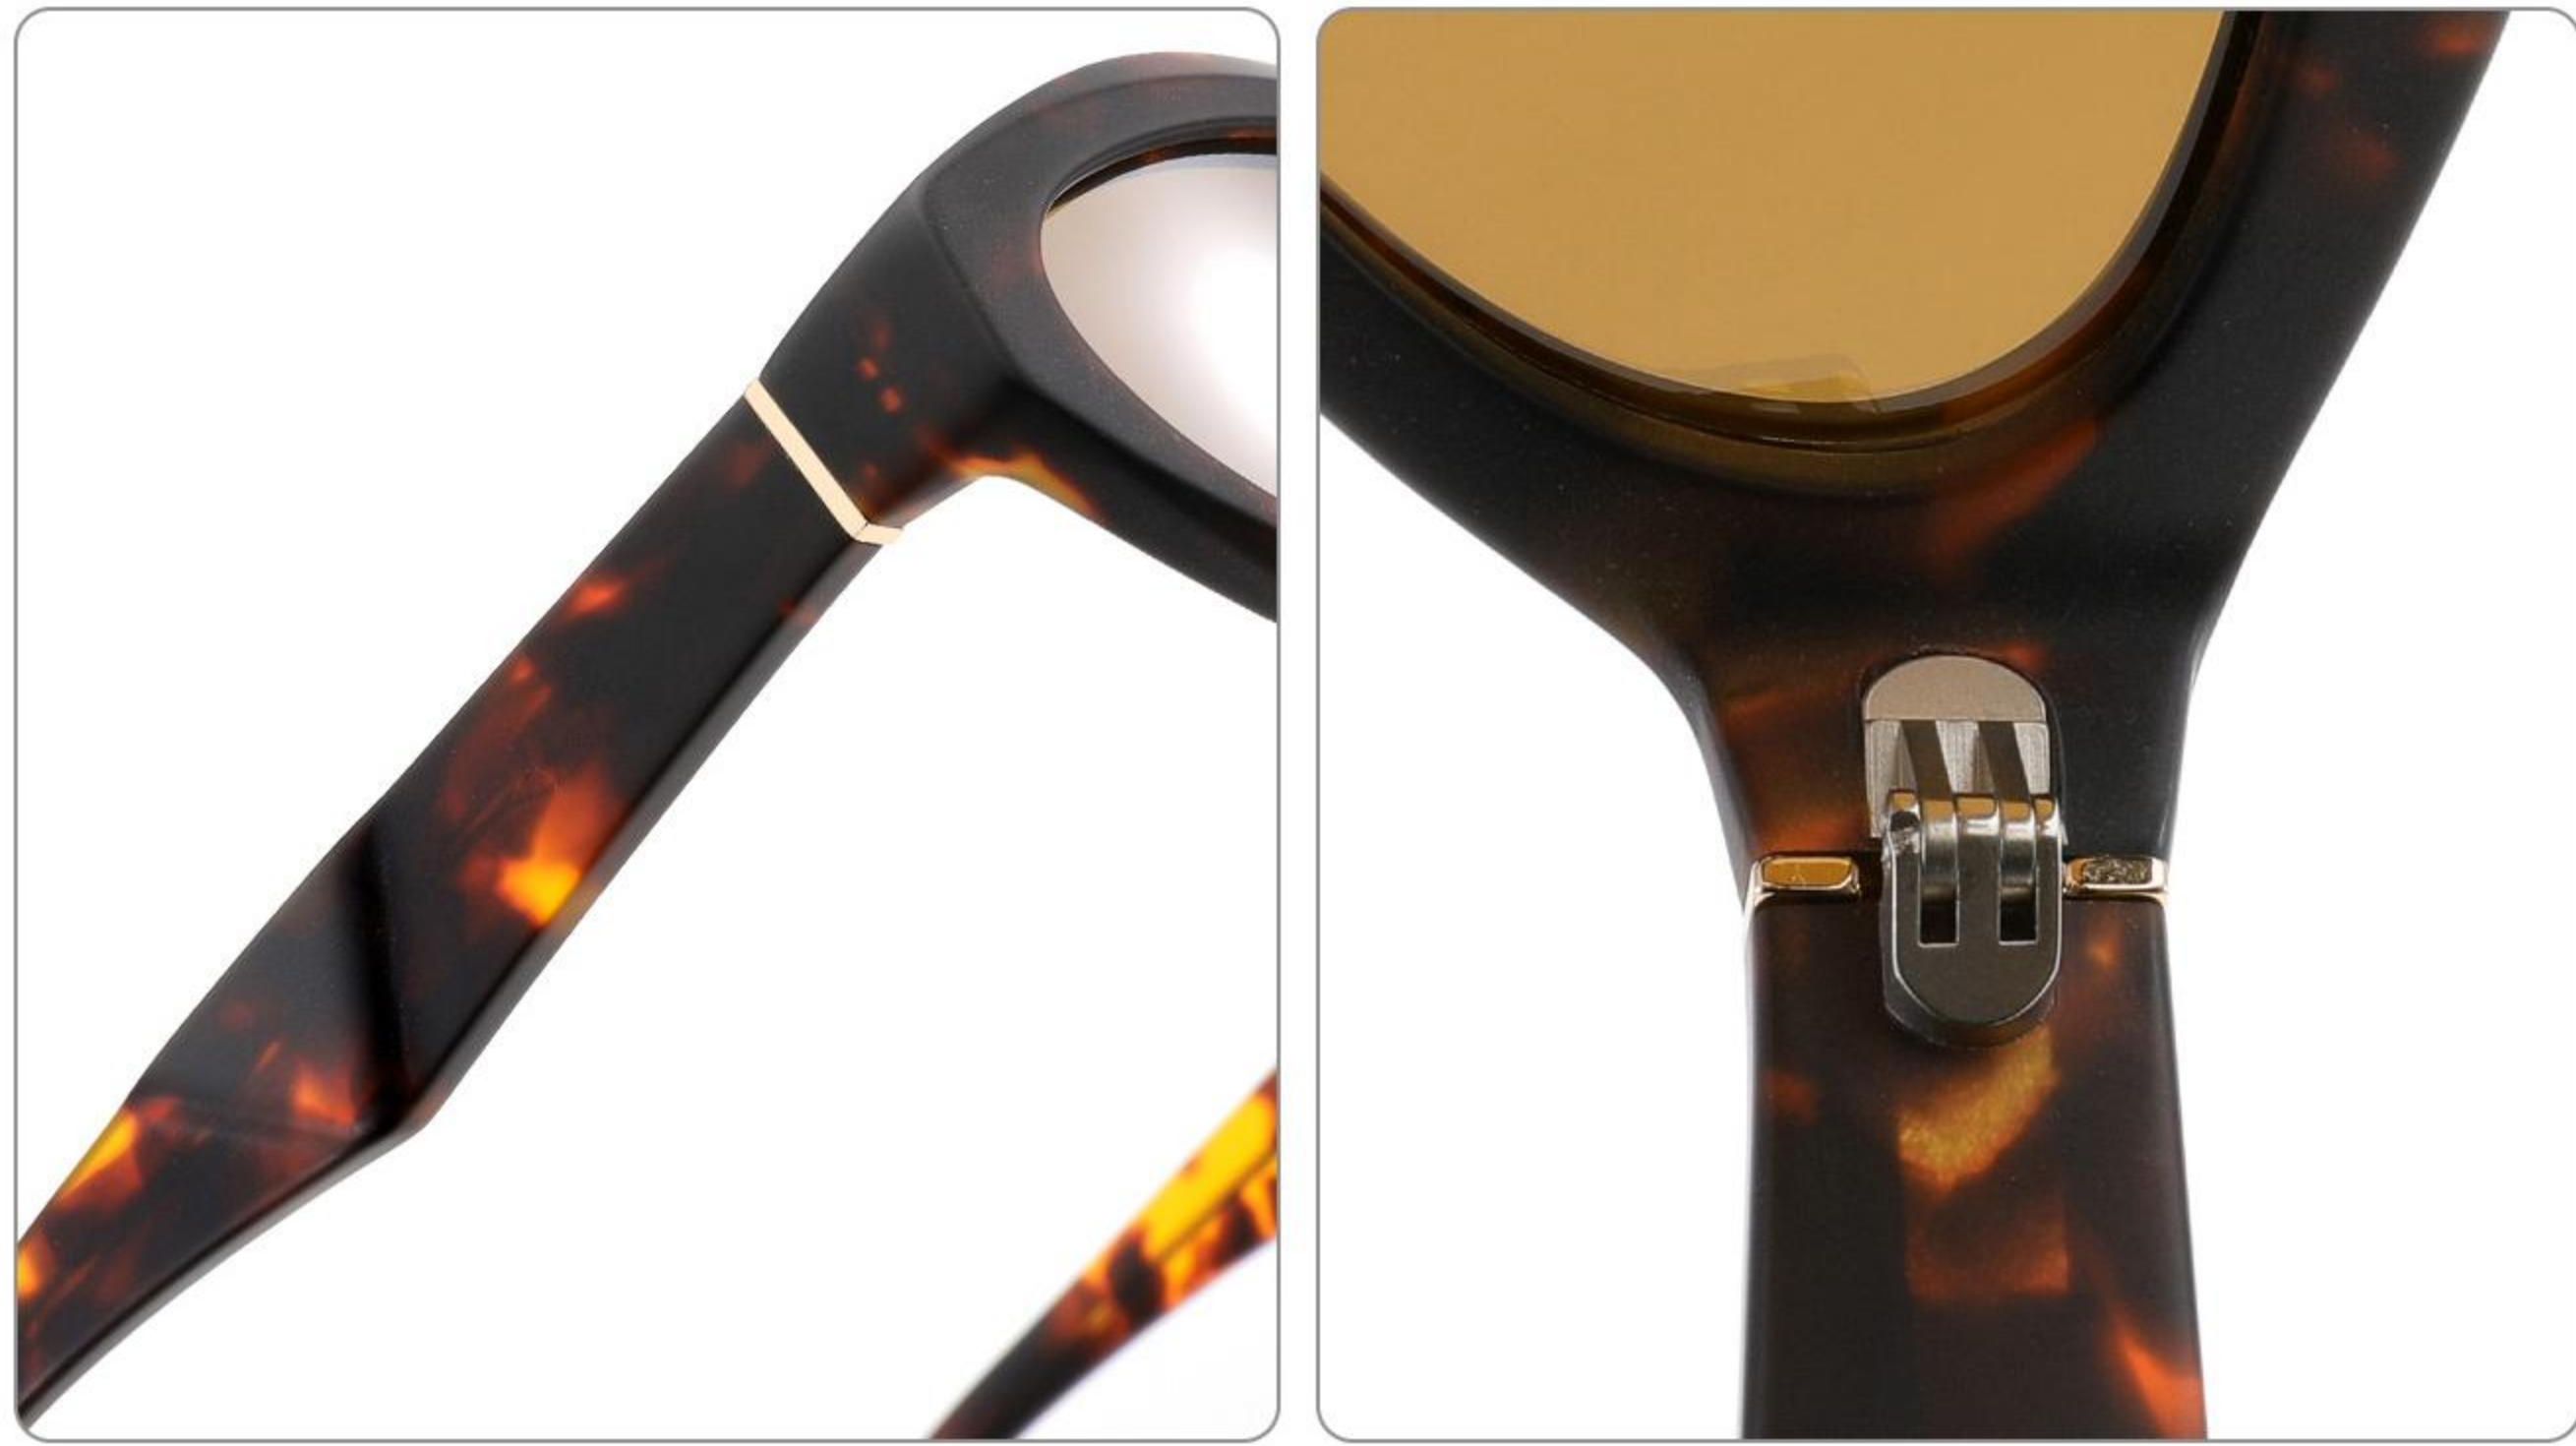

**ABNORMITY ACETATE
8 BASE SPORTS**

MB-1540

SIZE:51-17-145

(148.7mm)

(60.0mm)

(46.7mm)

(18.0mm)

(145mm)