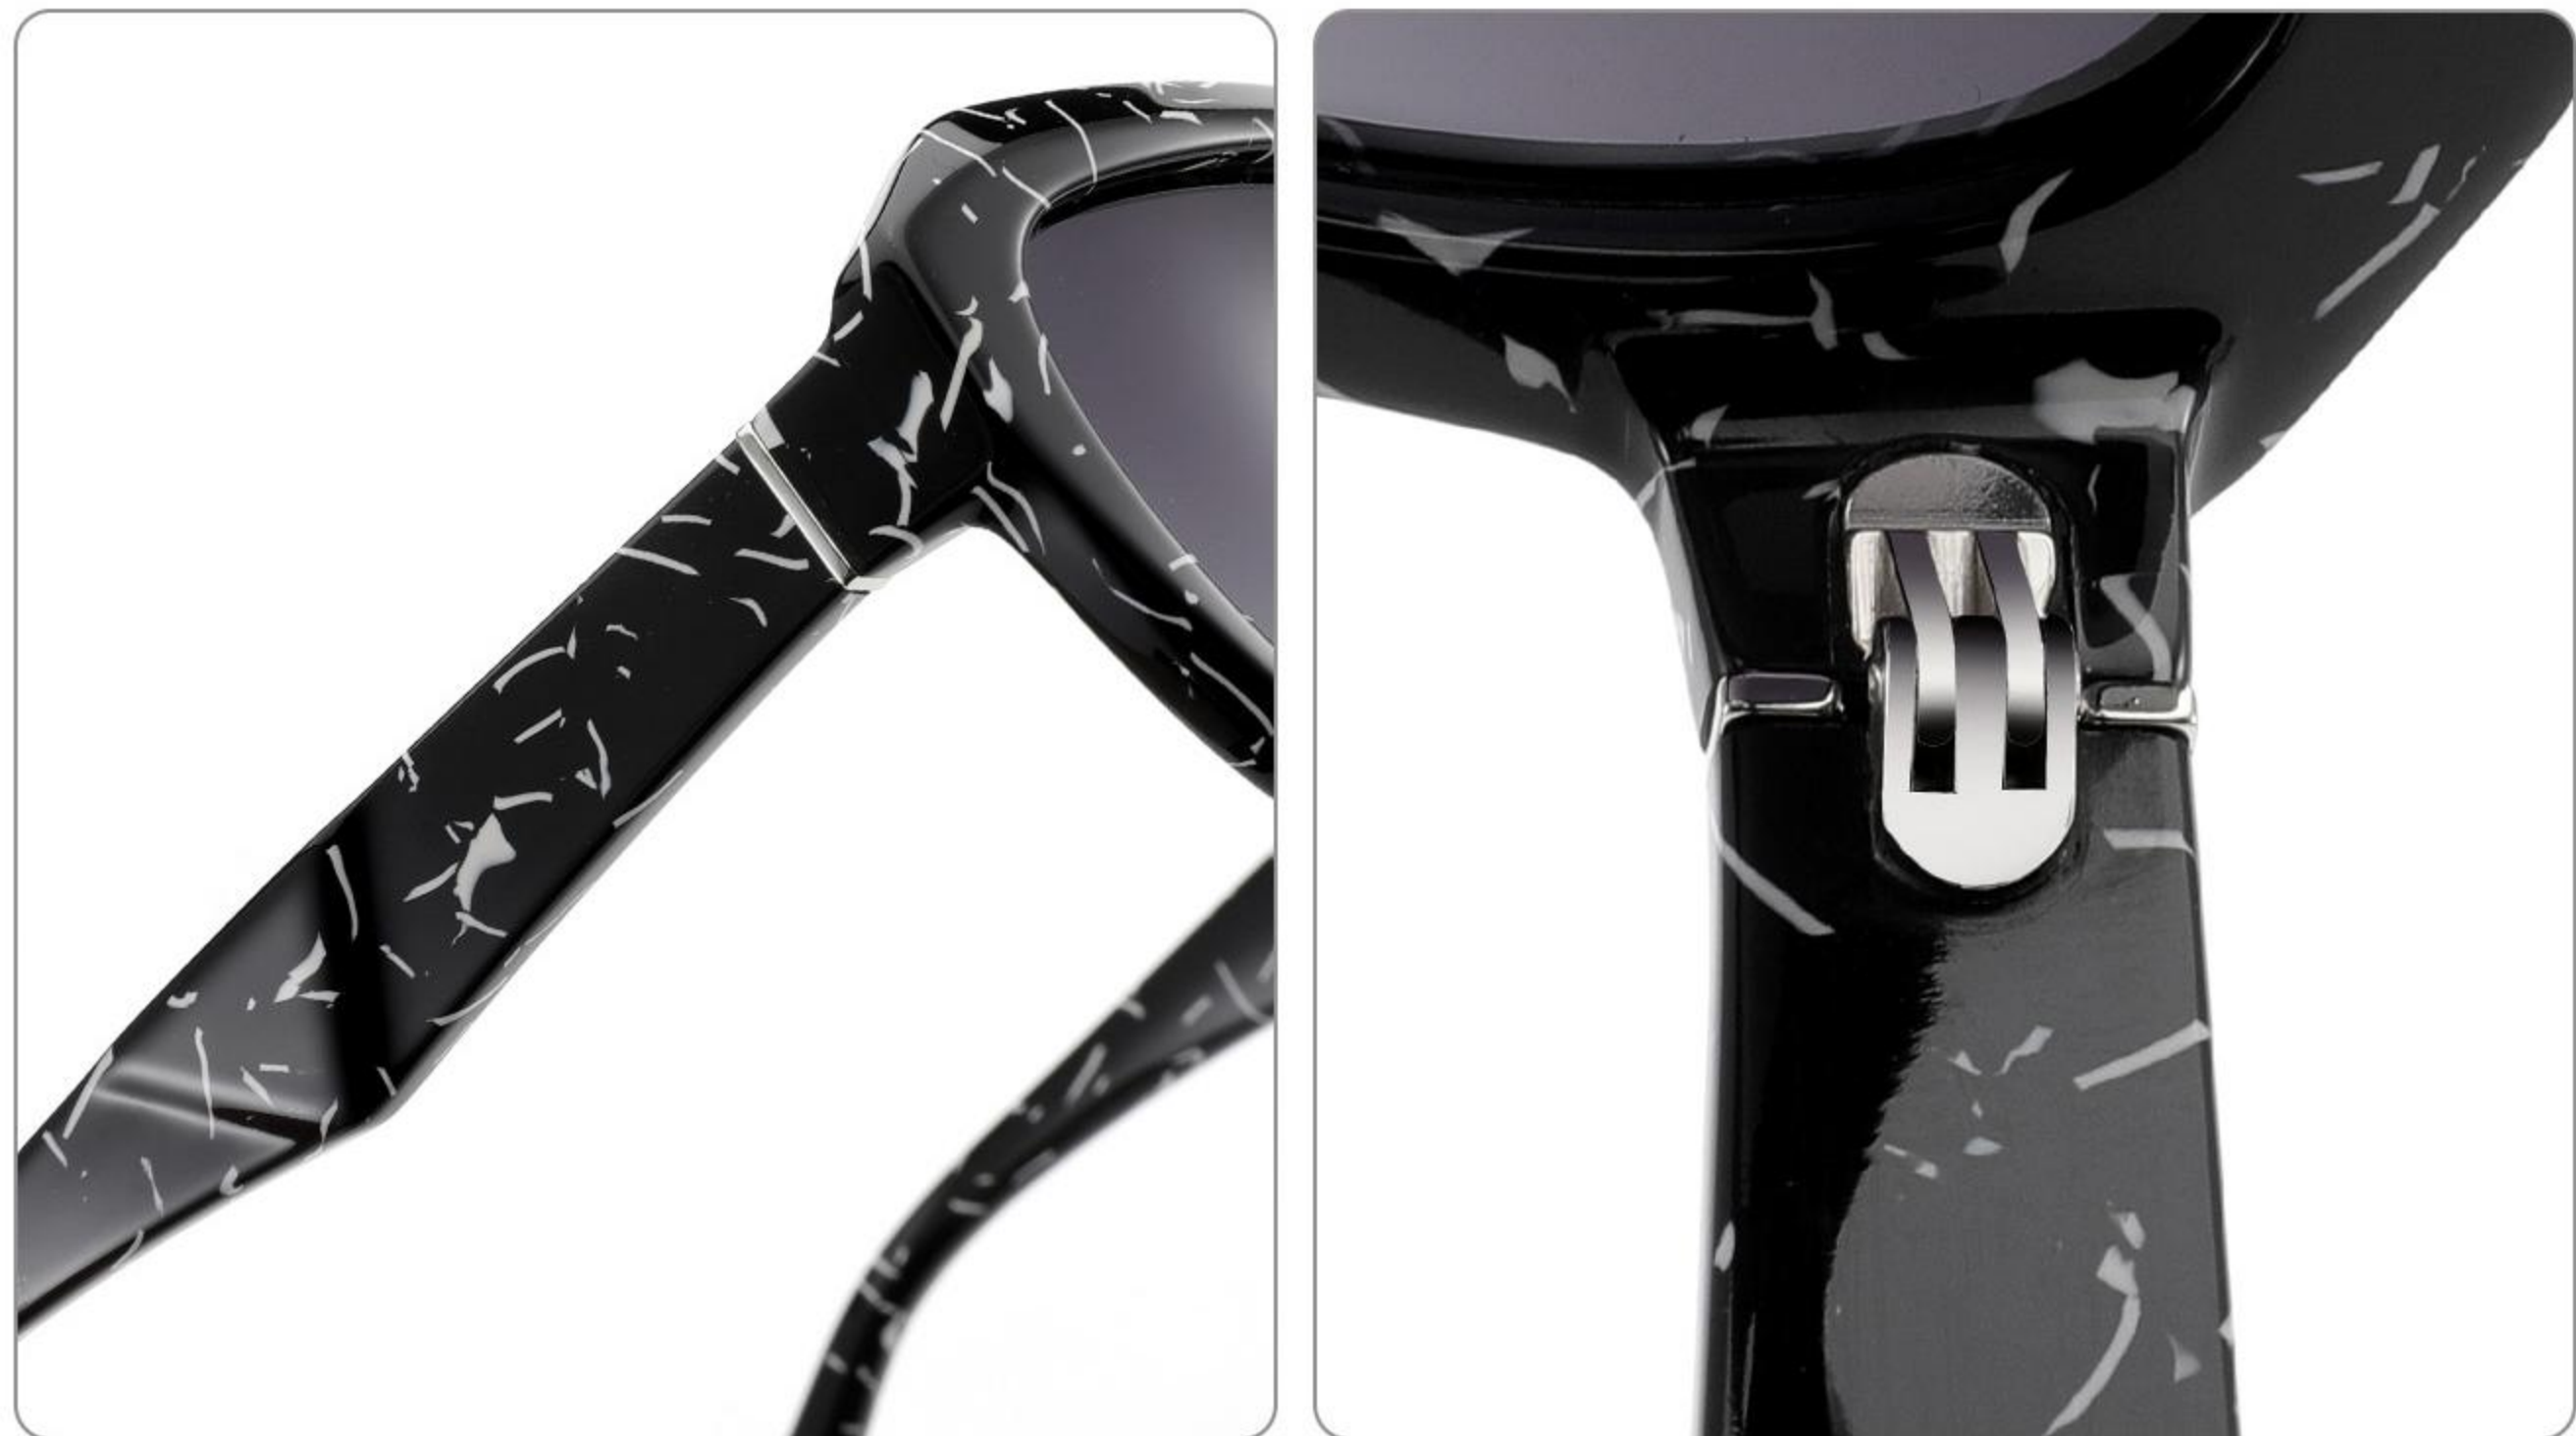

**ABNORMITY ACETATE
8 BASE SPORTS**

MB-1541

SIZE:61-17-140

(149.2mm)

(60.0mm)

(54.5mm)

(18.5mm)

(140mm)