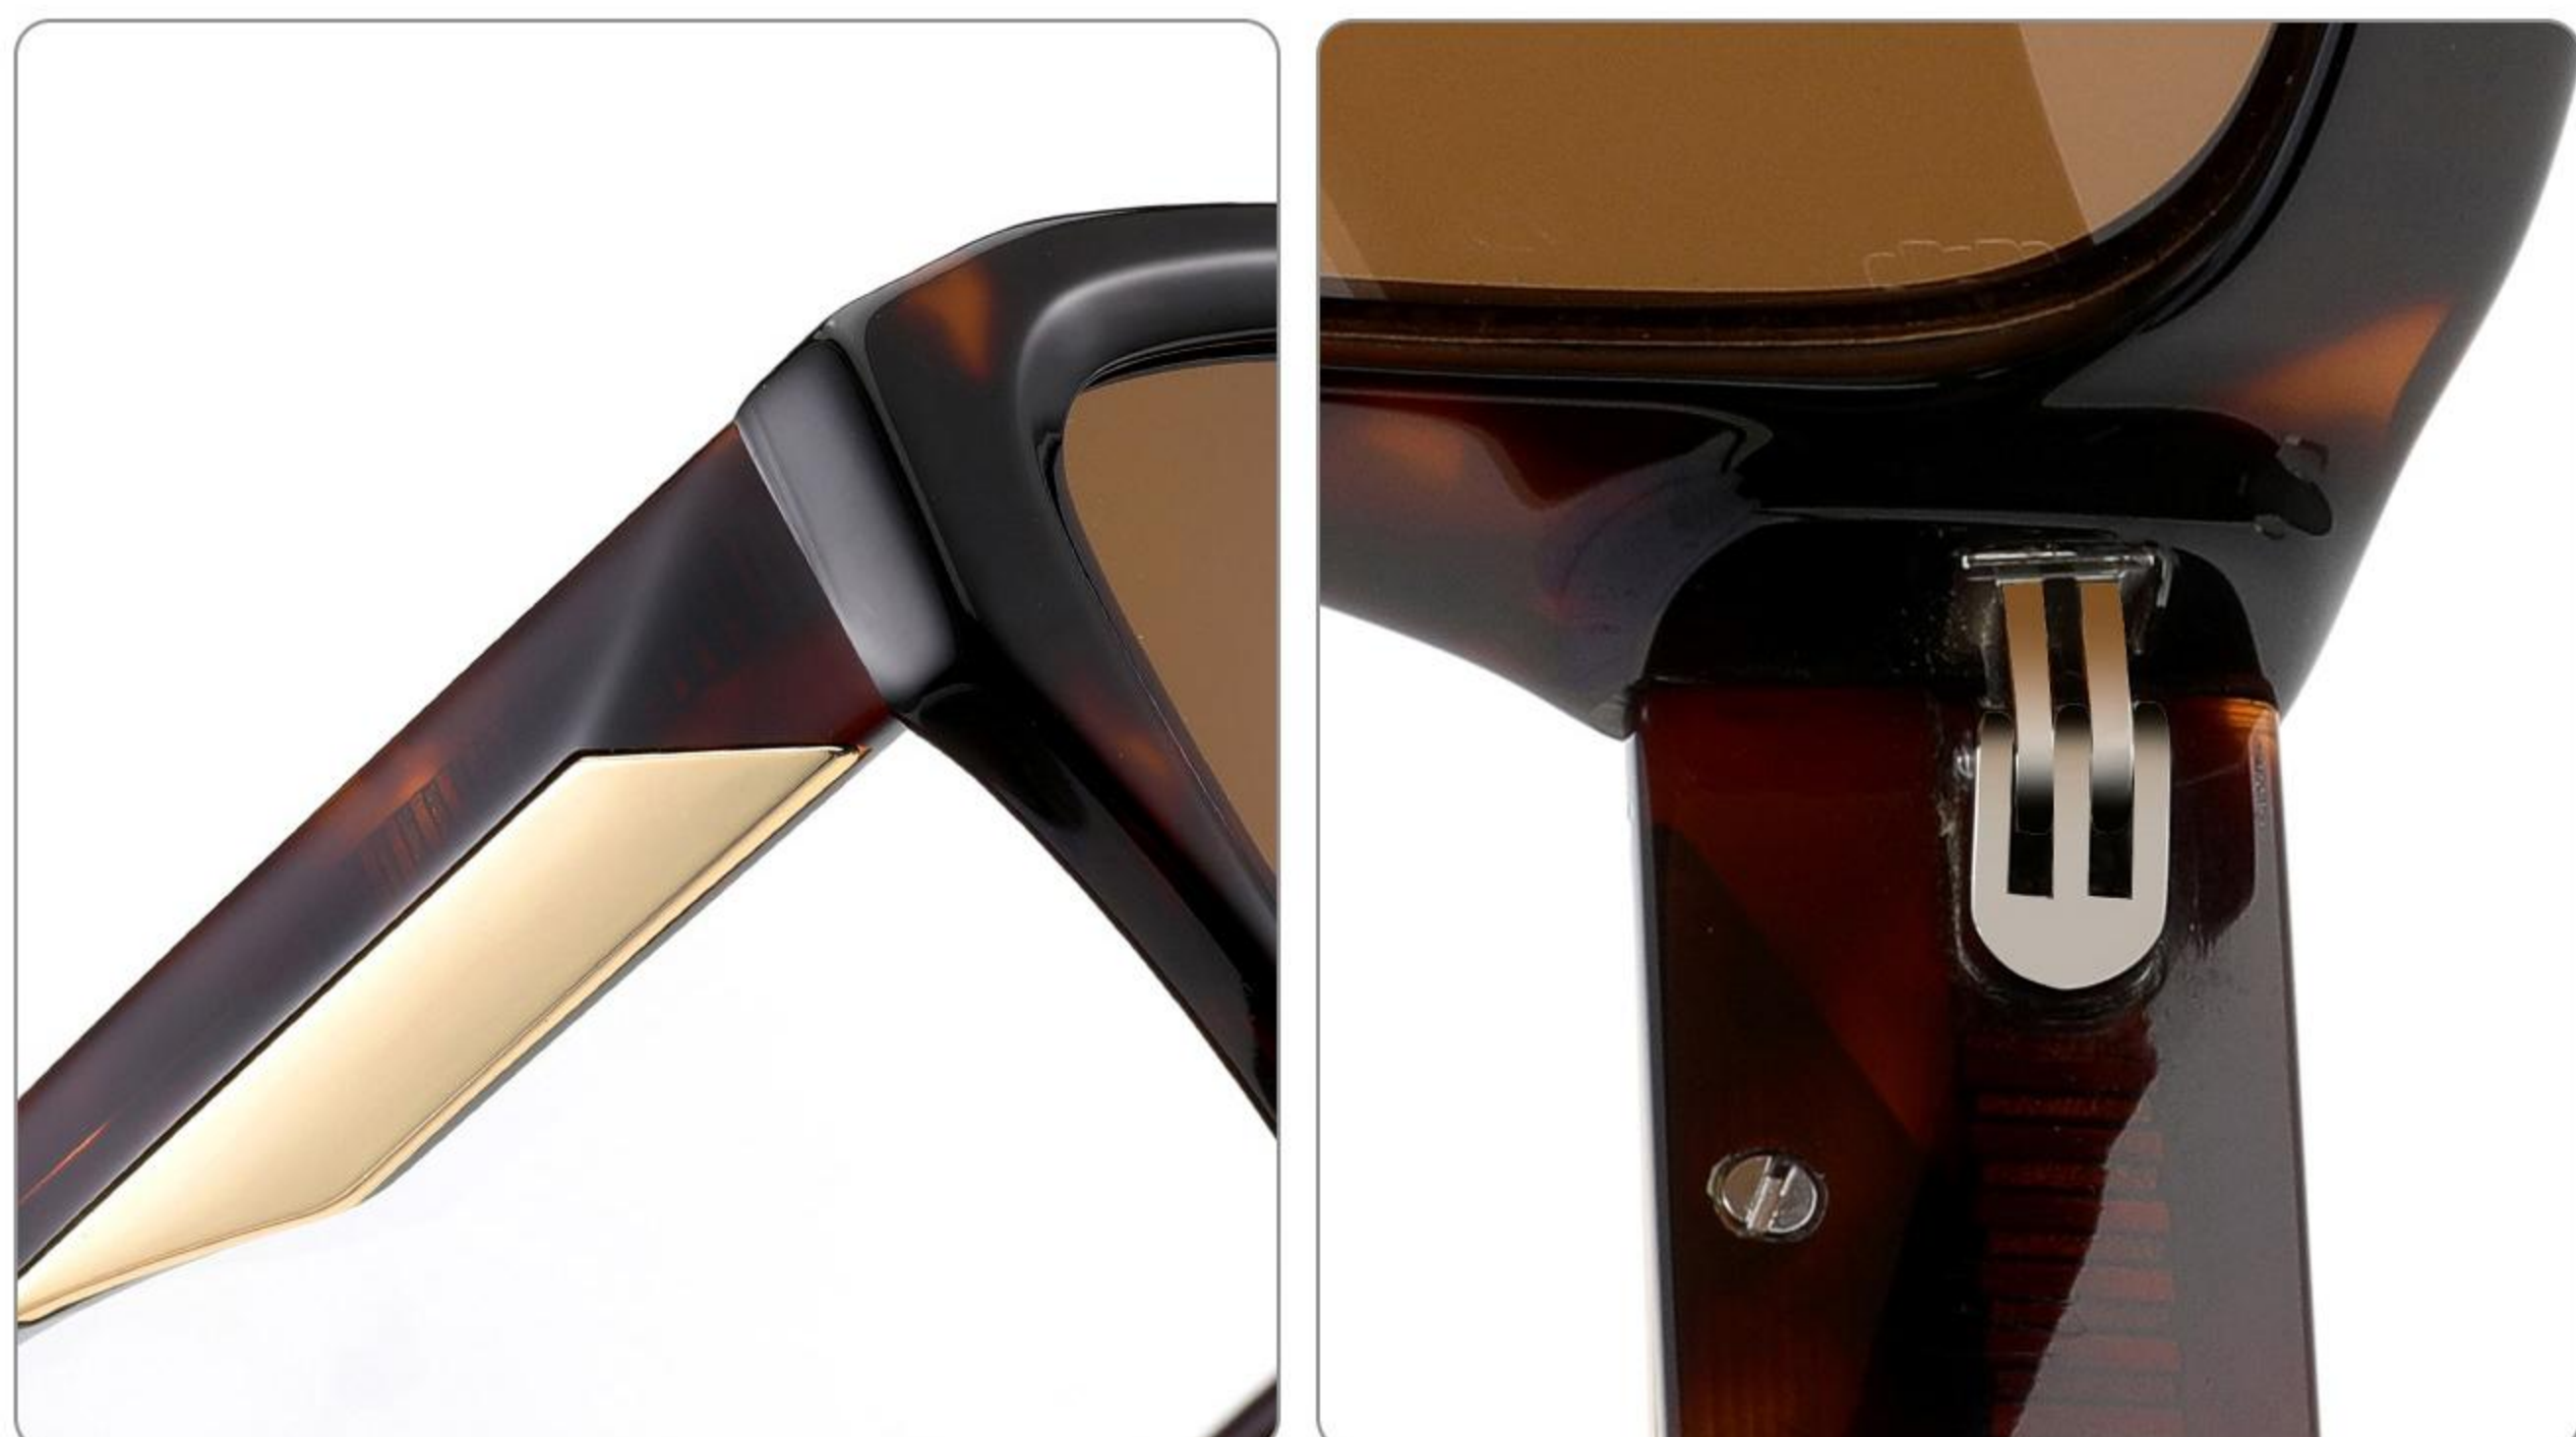

COMBINATION SERIES

MB-1520

SIZE:52-20-145

(145.5mm)

(51.0mm)

(52.6mm)

(21.5mm)

(145mm)