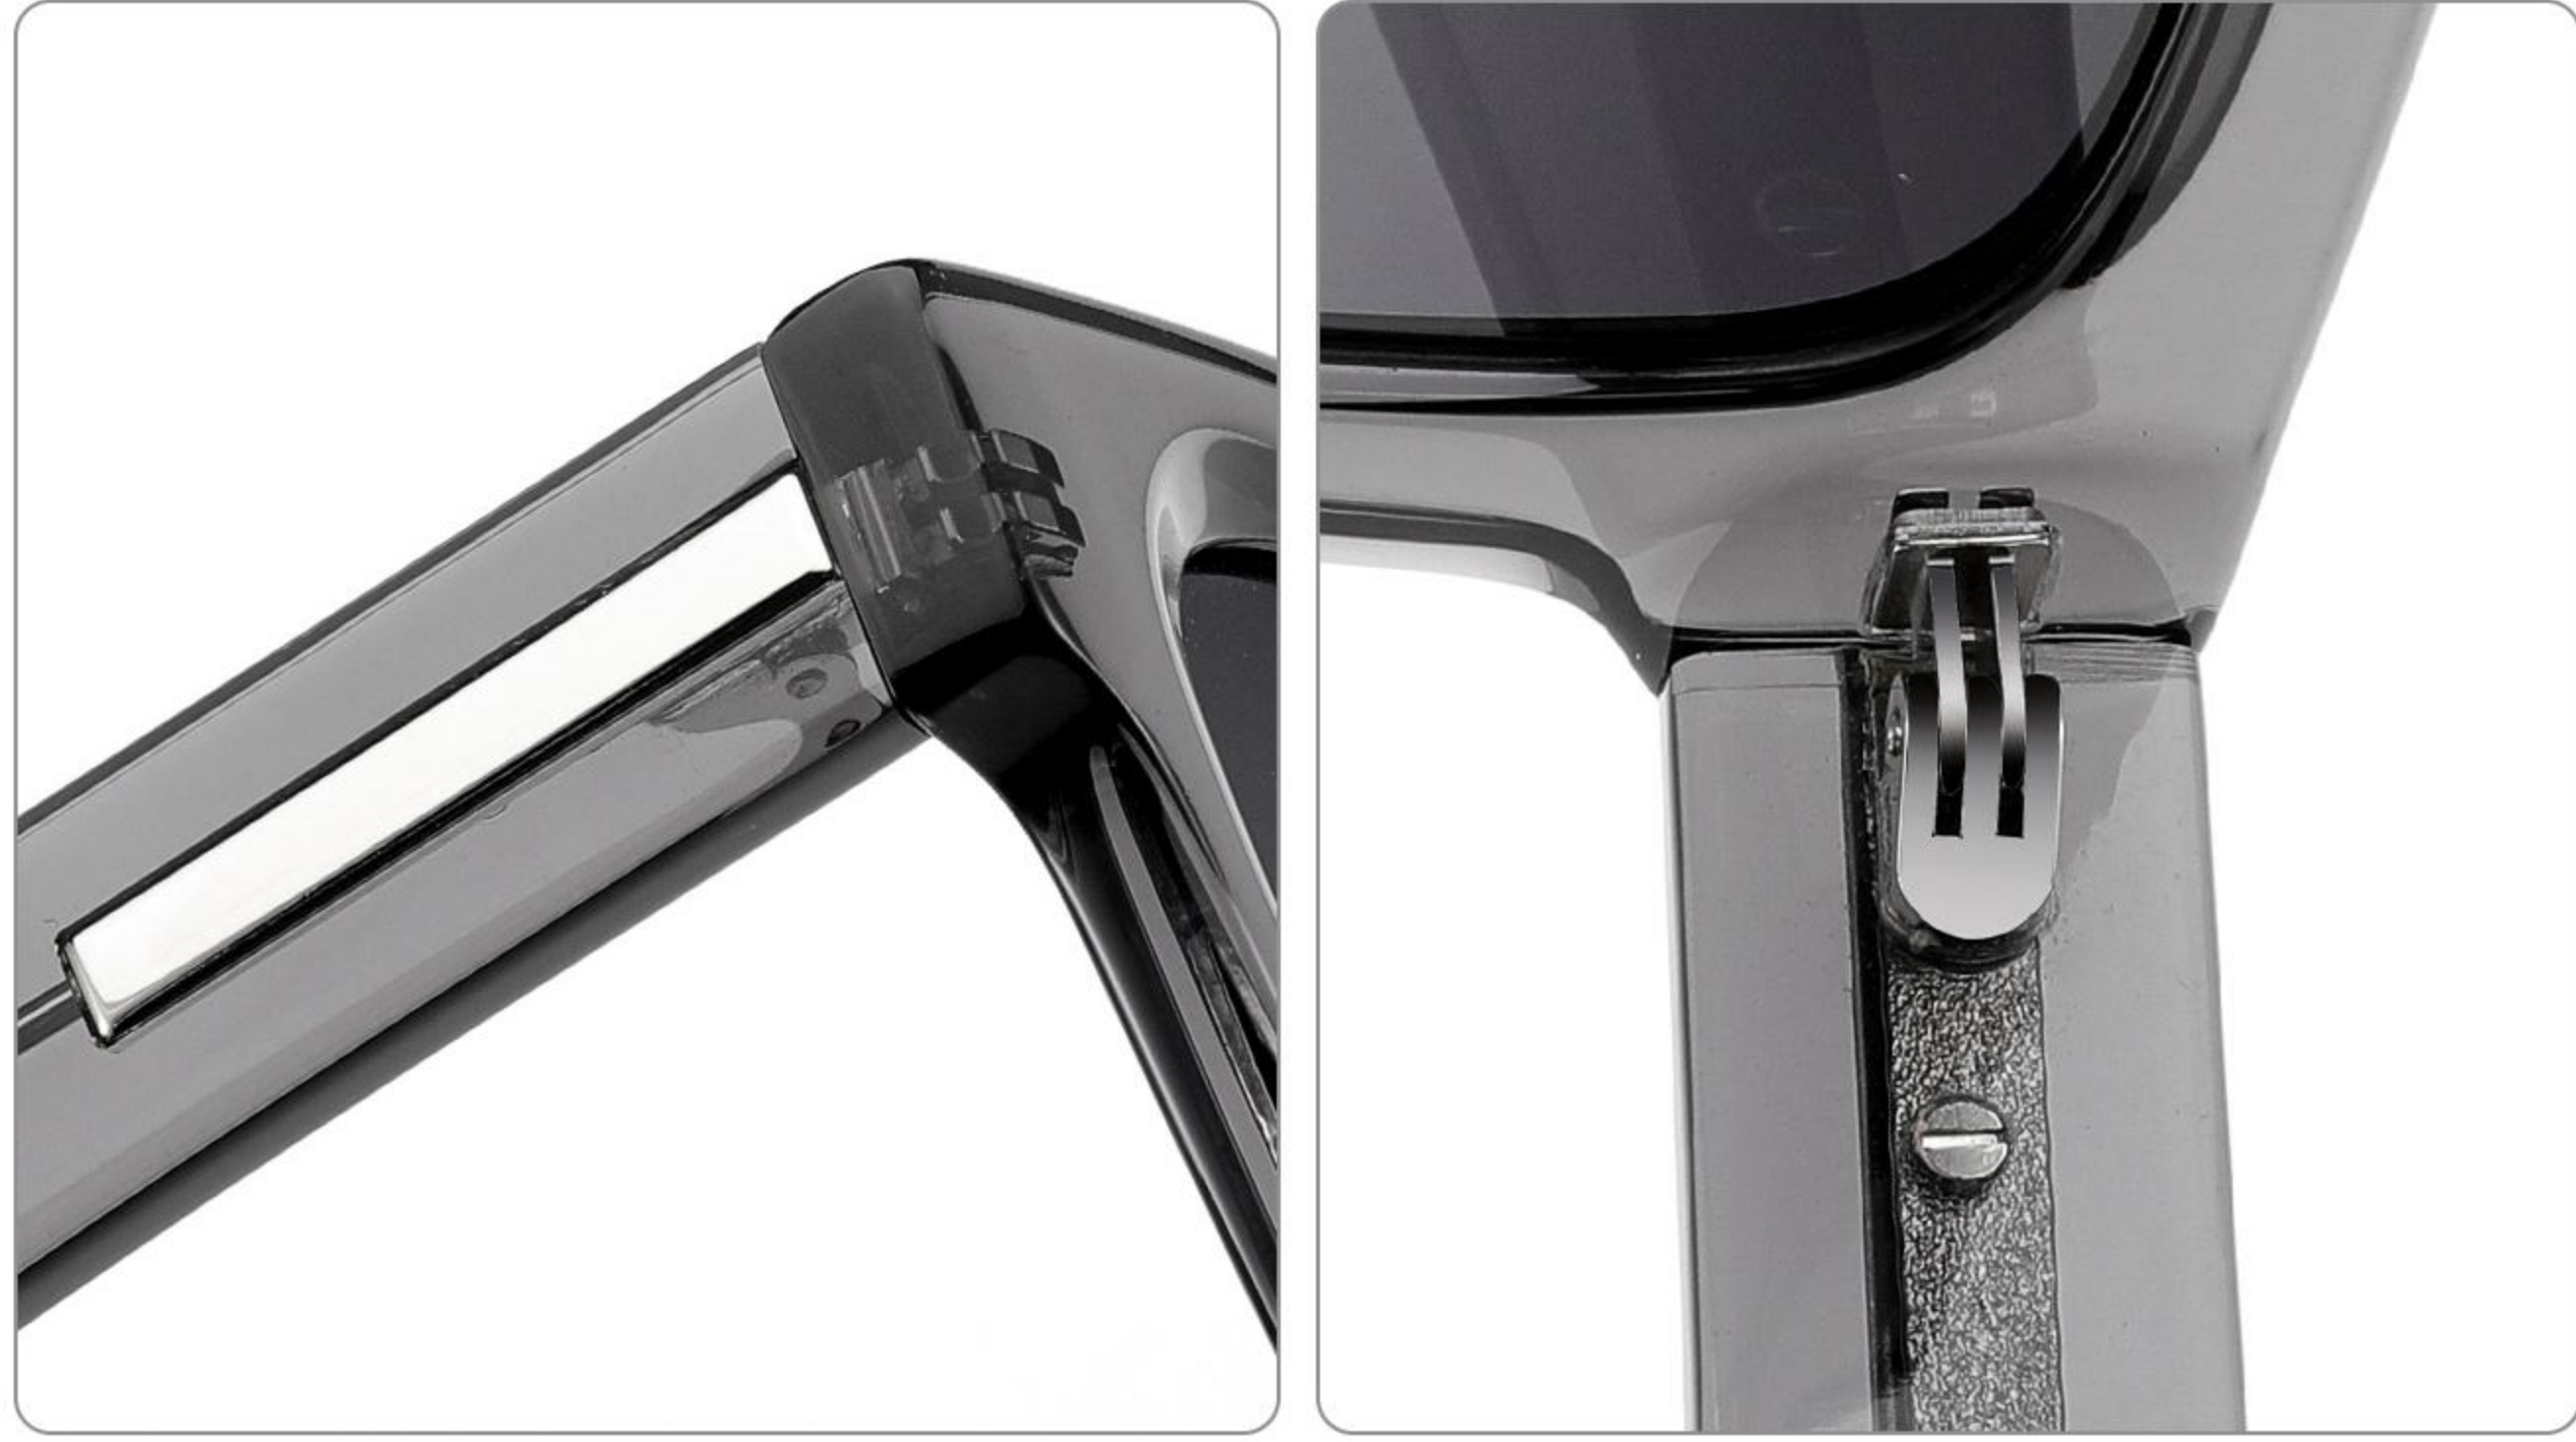

 (145.6mm)

 (50.0mm)

 (48.2mm)

 (22.0mm)

 (145mm)

C1 black/gold

C2 black/silver

C3 grey