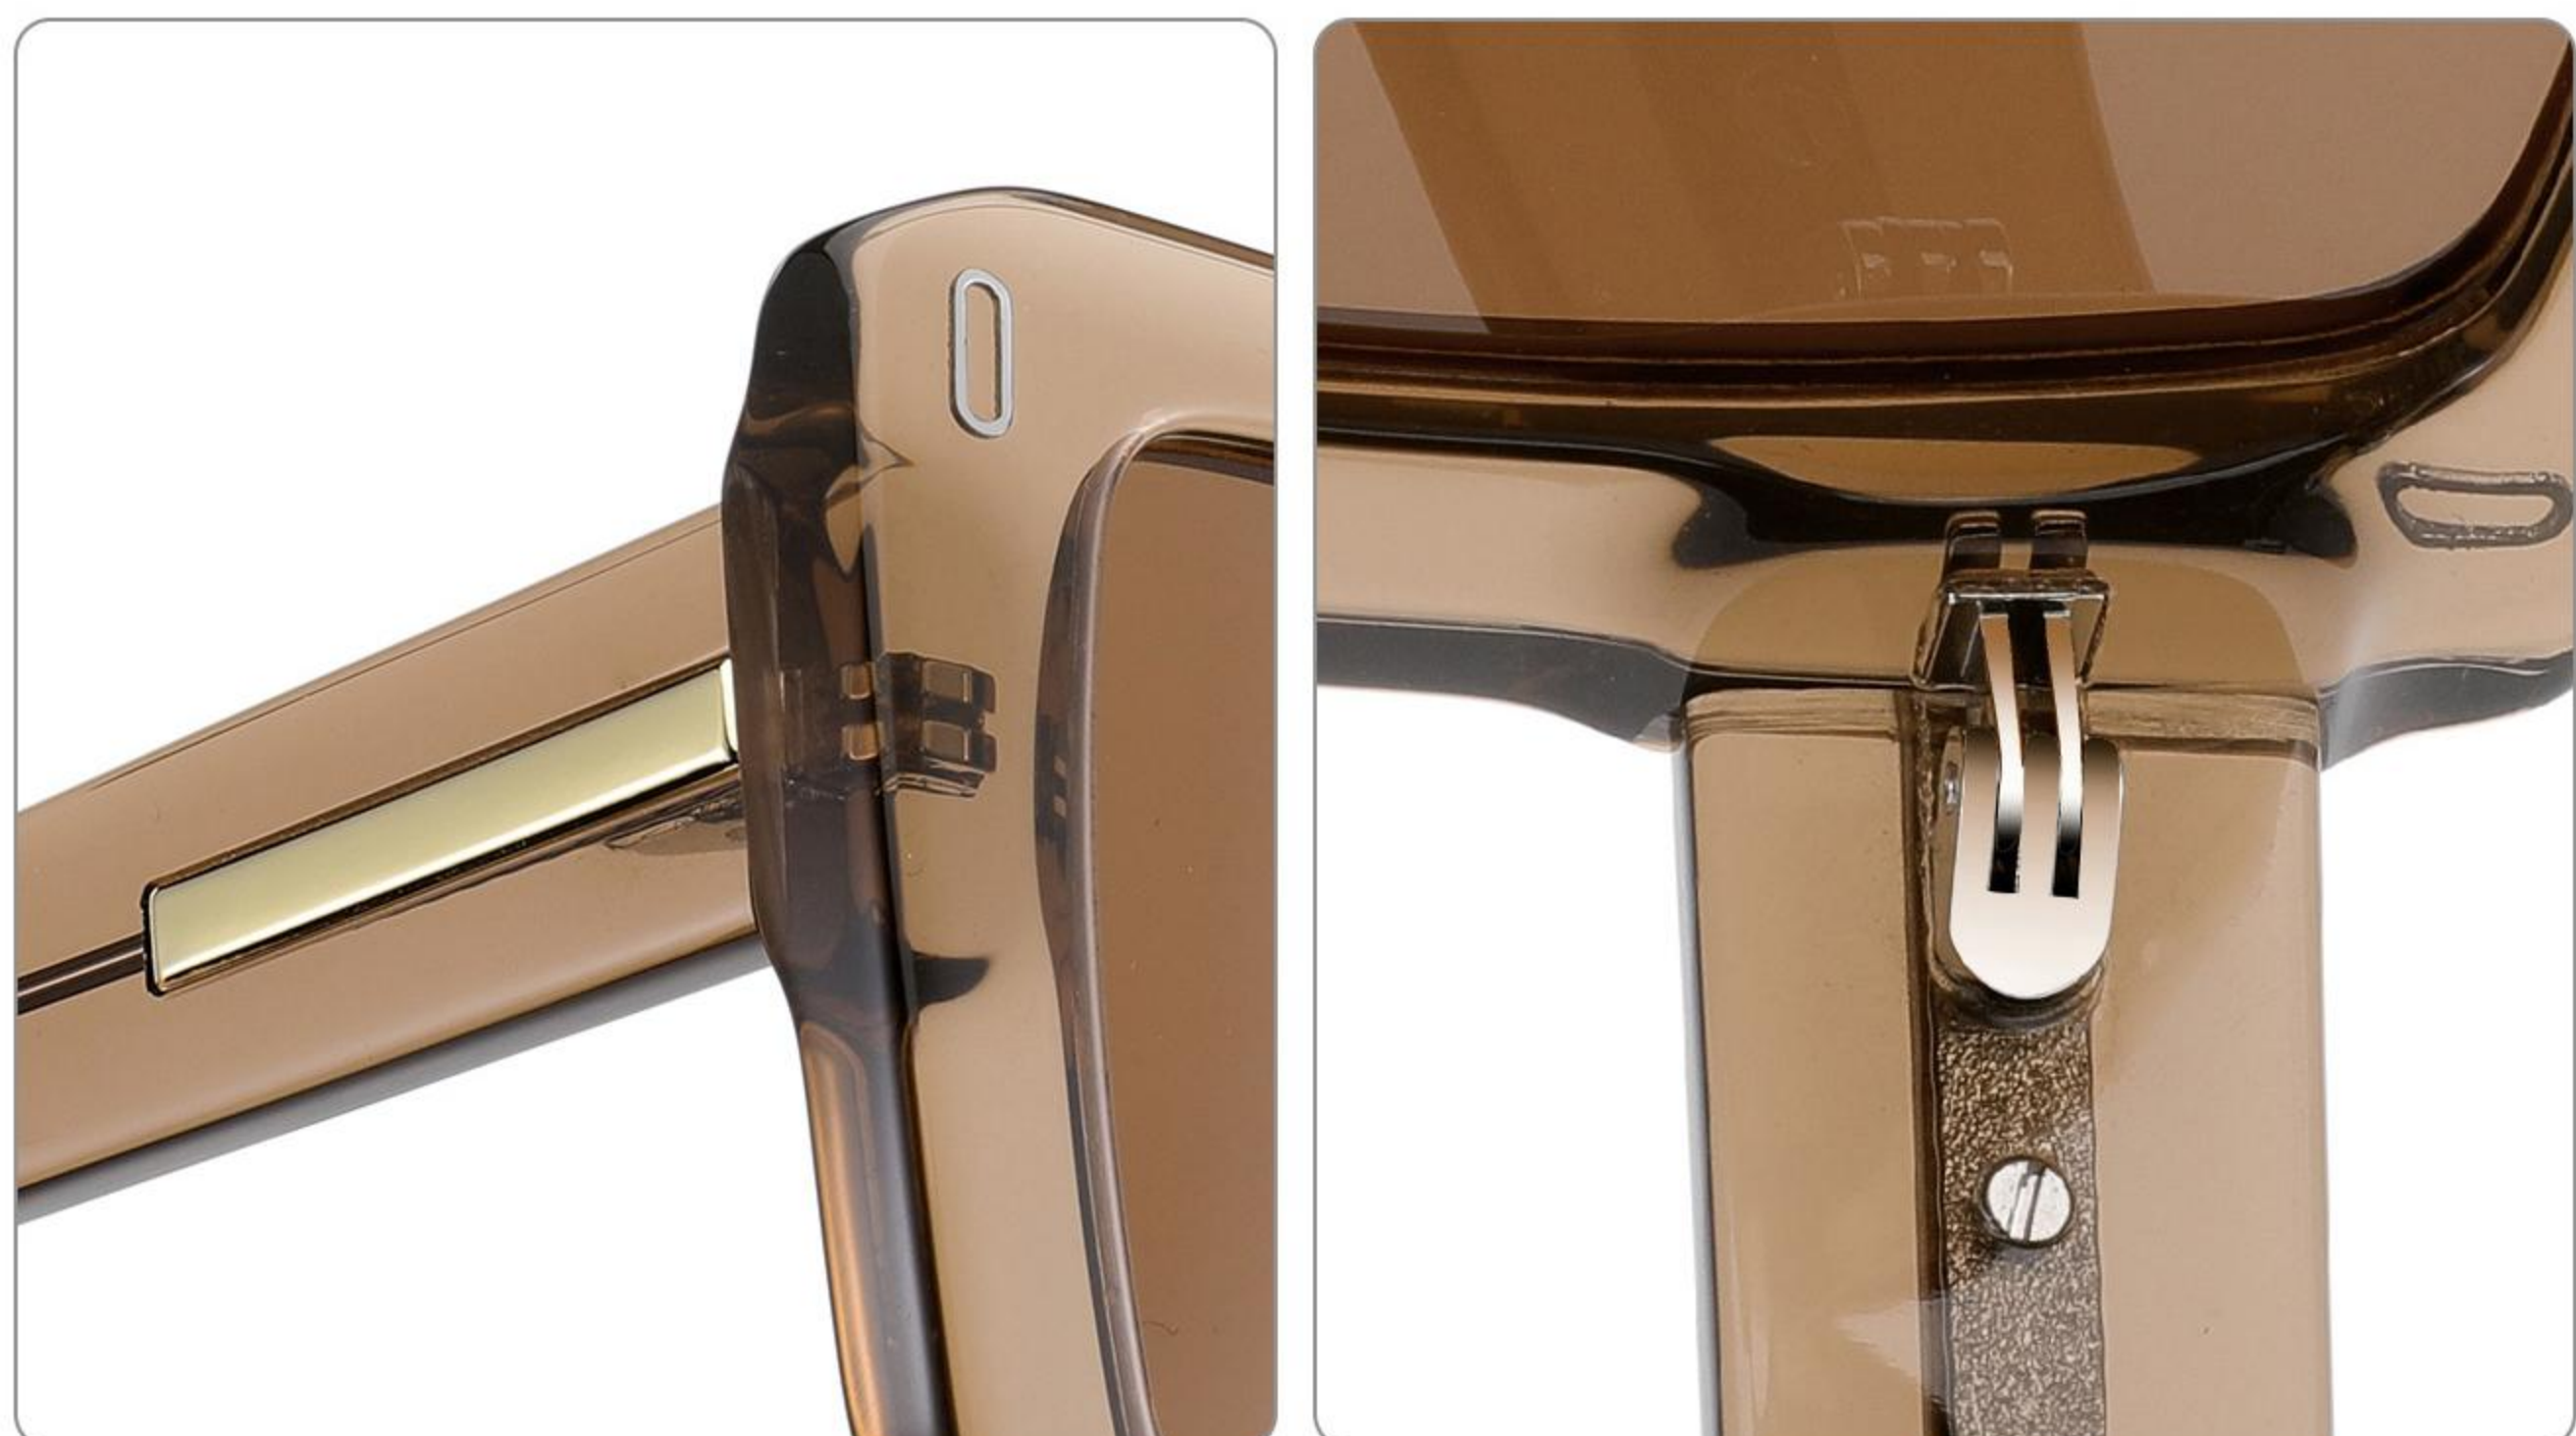

C2 black

C3 brown

C4 blue

C5 demi

various lens colors are available for same style

COMBINATION SERIES

MB-1523

SIZE:53-19-145