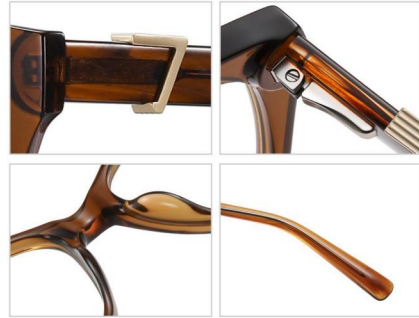

N0.5 Bright Tea Floral C435-P81

Model : BC911

Material : TR90+Acetate

Lens : Anti blue light

Size : 52-19-145

N0.1 Bright Black C01-P181

N0.2 Bright Transparent Tea C18-P181

N0.3 Bright Transparent Purple C458-P181

N0.4 Bright Transparent Green C749-P181

Model : BC910

Material : TR90+Acetate

Lens : Anti blue light

Size : 54-20-145

N0.1 Bright Black C01-P181

N0.2 Bright Transparent Tea C483-P181

N0.3 Bright Transparent Blue C344-P181

N0.4 Bright Transparent Red C42-P181

Model : BC909

Material : TR90+Acetate

Lens : Anti blue light

Size : 54-17-145

N0.1 Bright Black C01-P181

N0.2 Bright Transparent Brown C326-P181

N0.3 Bright Pink C623-P181