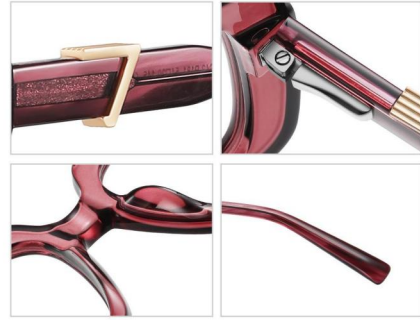

N0.4 Bright Tea Floral C459-P81

N0.5 Bright Transparent Pink C455-P81

Model :TR-BC902

Material : TR90+Acetate

Lens : Anti-blue light

Size : 47-22-145

N0.2 Gradient Tea C111-P81

N0.4 Gradient Green C432-P81

N0.5 Bright Tea Floral C435-P81

Model : BC911

Material : TR90+Acetate

Lens : Anti blue light

Size : 52-19-145

N0.1 Bright Black C01-P181

N0.2 Bright Transparent Tea C18-P181

N0.3 Bright Transparent Purple C458-P181

N0.4 Bright Transparent Green C749-P181

Model : BC910

Material : TR90+Acetate

Lens : Anti blue light

Size : 54-20-145

N0.1 Bright Black C01-P181

N0.2 Bright Transparent Tea C483-P181

N0.3 Bright Transparent Blue C344-P181