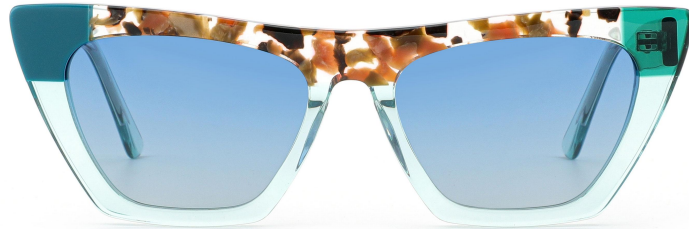

ACETATE
SUNGLASSES

CHS3236

 52-18-143

HING

C1

C2

C3

C4

ACETATE
SUNGLASSES

CHS3237

52-17-142

HING

C1

C2

C3

C4