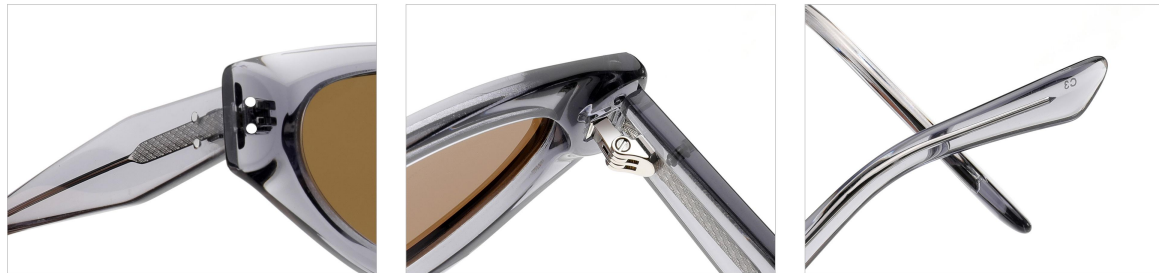

Adults Sunglasses (Acetate #AT, #G, #S, #M series, 1.1mm Polarized Lens)
www.HEAPPY.com

NEW STYLE

MODEL | AT6008

SIZE | 51-20-145

C1 black

C5 pink

C3 blue

NEW STYLE

SIZE | 53-22-145

C1 black

C5 blue

C3 white

NEW STYLE

MODEL | AT6001

SIZE | 52-20-145

C1 black

C2 blue

C3 clear grey

C5 grey

NEW STYLE

MODEL | AT6002

SIZE | 53-22-145

C1 black

C2 brown

C3 grey

C5 blue

NEW STYLE

MODEL | AT6003

SIZE | 51-22-145

C1 black

C2 light brown

C3 brown