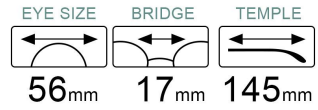

ACETATE

MODLE: HD5006