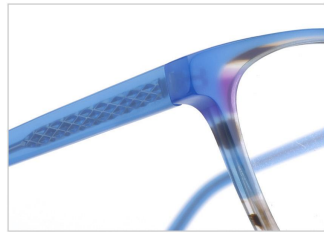

MODLE
FP1950

EYE SIZE	BRIDGE	TEMPLE
		
53mm	17mm	145mm

COLOR DISPLAY

C6.TORTOISE SHELL/WHITE

ACETATE
LAMINATE

DETAIL DESIGN

MODLE
FP1959

EYE SIZE	BRIDGE	TEMPLE
		
52mm	16mm	140mm