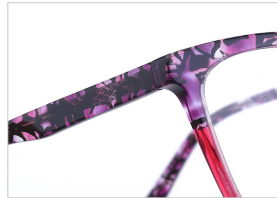

C2.TORTOISE SHELL/BLACK

C3.TRANSPARENT PINK/ORANG

C5.BROWN/PINK

C6.TRANSPARENT PURPLE/PURPLE

ACETATE LAMINATE

DETAIL DESIGN

MODLE
FP1951

EYE SIZE	BRIDGE	TEMPLE
52mm	17mm	140mm