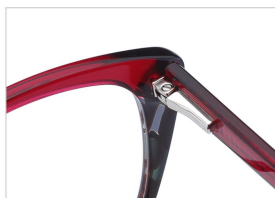

ACETATE
LAMINATE

DETAIL DESIGN