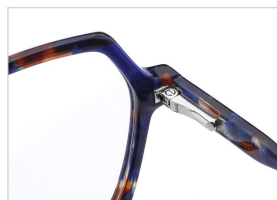

EYE SIZE	BRIDGE	TEMPLE
52mm	19mm	145mm

COLOR DISPLAY

C5.TORTOISE SHELL/TRANSPARENT

C2.TORTOISE SHELL/RED

ACETATE
LAMINATE

DETAIL DESIGN

MODLE
FP2072

EYE SIZE	BRIDGE	TEMPLE
54mm	16mm	140mm