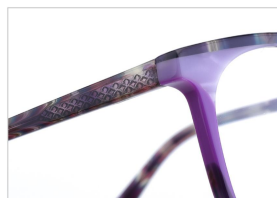

MODLE
FP2011

EYE SIZE	BRIDGE	TEMPLE
52mm	17mm	140mm