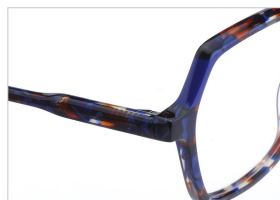

EYE SIZE	BRIDGE	TEMPLE
52mm	19mm	145mm

COLOR DISPLAY

C5.TORTOISE SHELL/TRANSPARENT

C2.TORTOISE SHELL/RED

ACETATE
LAMINATE

DETAIL DESIGN

MODLE
FP2072

EYE SIZE	BRIDGE	TEMPLE
54mm	16mm	140mm