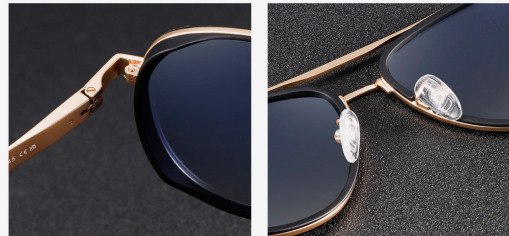

## METAL

~ S15103      Size : 58-14-145

Polarized lens

NO.1 Matte Black Grey C1

NO.2 Matte Black Green C2

NO.3 Matte Golden Gradient Grey C3

NO.4 Matte Silver Gradient Green C4

NO.5 Matte Gun Gradient Brown C5

## METAL

~ S15102      Size : 56-17-145

Polarized lens

NO.1 Matte Black Grey C1

NO.2 Matte Black Golden Gradient Blue C2

NO.3 Matte Black Gun Green C3

NO.4 Matte Blue Silver Gradient Grey C4

NO.5 Matte Transparent Brown Gun Gradient Tea C5

## METAL

~ S15101      Size : 56-17-145

Polarized lens

NO.1 Matte Black Grey C1

NO.2 Matte Deep Blue Silver Gradient Grey C2

NO.3 Matte Black Gun Green C3

NO.4 Matte Transparent Brown Gun Gradient Tea C4

NO.5 Matte Black Golden Gradient Blue C5