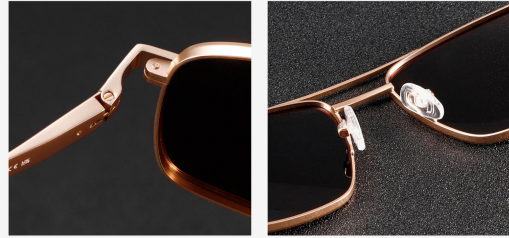

## METAL

~ S15108      Size : 56-17-145

Polarized lens

NO.1 Matte Black Grey C1

NO.2 Bright Golden Gradient Green C2

NO.3 Bright Silver Gradient Blue C3

NO.4 Bright Golden Tea C4

NO.5 Matte Gun Grey Pink C5

## METAL

~ S15106      Size : 55-19-145

Polarized lens

N0.1 Matte Black Grey C1

N0.2 Matte Black Gun Gradient Grey C2

N0.3 Matte Dark Blue Silver Gradient Green C3

N0.4 Tortoiseshell Golden Brown C4

N0.5 Matte Black Golden Gradient Blue C5

## METAL

~ S15105      Size : 60-11-145

Polarized lens

N0.1 Matte Black Grey C1

N0.2 Matte Silver Gradient Blue C2

N0.3 Bright Golden Gradient Grey C3

N0.4 Matte Gun Gradient Brown C4

N0.5 Matte Light Gun Green C5

## METAL

~ S15104      Size : 58-16-145

Polarized lens

NO.1 Matte Black Grey C1

NO.2 Matte Golden Brown C2

NO.3 Matte Silver Gradient Green C3

NO.4 Matte Gun Green C4

NO.5 Matte Gun Gradient Brown C5