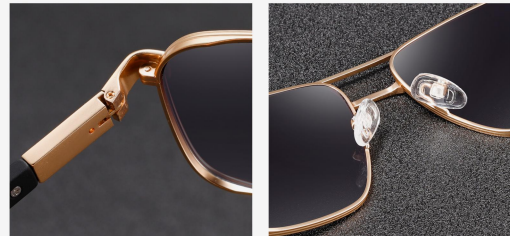

**METAL**

~ S15112      Size : 56-17-145

Polarized lens

NO.1 Matte Black Grey C1

NO.2 Matte Black Gradient Tea C2

NO.3 Matte Gun Blue C3

NO.4 Matte Golden Grey C4

NO.5 Bright Golden Gradient Green C5

**METAL**

~ S15111      Size : 56-16-145

Polarized lens

NO.1 Matte Black Grey C1

NO.2 Matte Light Gun Green C2

NO.3 Matte Silver Blue C3

NO.4 Matte Golden Gradient Grey C4

NO.5 Matte Gun Gradient Tea C5

## METAL

~ S15110      Size : 57-16-145

Polarized lens

NO.1 Matte Black Grey C1

NO.2 Bright Golden Gradient Tea C2

NO.3 Bright Golden Green C3

NO.4 Bright Silver Gradient Blue C4

NO.5 Matte Gun Grey Pink C5

## METAL

~ S15108      Size : 56-17-145

Polarized lens

NO.1 Matte Black Grey C1

NO.2 Bright Golden Gradient Green C2

NO.3 Bright Silver Gradient Blue C3

NO.4 Bright Golden Tea C4

NO.5 Matte Gun Grey Pink C5