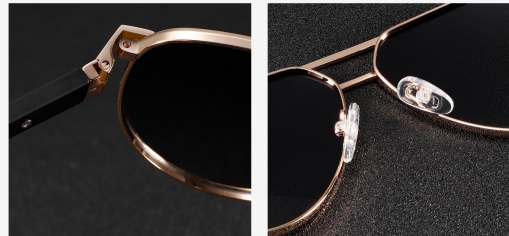

## METAL

~ S15108      Size : 56-17-145

Polarized lens

NO.1 Matte Black Grey C1

NO.2 Bright Golden Gradient Green C2

NO.3 Bright Silver Gradient Blue C3

NO.4 Bright Golden Tea C4

NO.5 Matte Gun Grey Pink C5

## METAL

~ S15107      Size : 59-14-145

Polarized lens

NO.1 Matte Black Grey C1

NO.2 Matte Gun Gradient Grey C2

NO.3 Matte Golden Gradient Brown C3

NO.4 Matte Gun Green C4

NO.5 Matte Silver Blue C5

## METAL

~ S15106      Size : 55-19-145

Polarized lens

N0.1 Matte Black Grey C1

N0.2 Matte Black Gun Gradient Grey C2

N0.3 Matte Dark Blue Silver Gradient Green C3

N0.4 Tortoiseshell Golden Brown C4

N0.5 Matte Black Golden Gradient Blue C5

## METAL

~ S15105      Size : 60-11-145

Polarized lens

N0.1 Matte Black Grey C1

N0.2 Matte Silver Gradient Blue C2

N0.3 Bright Golden Gradient Grey C3

N0.4 Matte Gun Gradient Brown C4

N0.5 Matte Light Gun Green C5