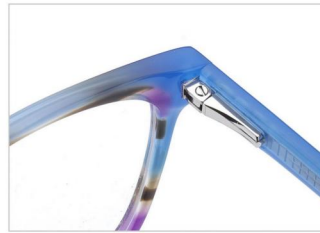

DETAIL DESIGN