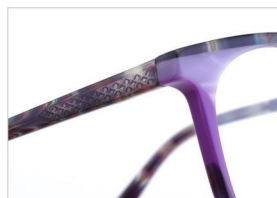

MODLE
FP2011

EYE SIZE	BRIDGE	TEMPLE
52mm	17mm	140mm