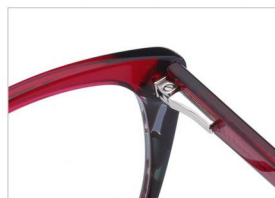

C5.PINK

C3.TORTOISE SHELL

ACETATE
LAMINATE

DETAIL DESIGN

MODLE
FP2081

EYE SIZE	BRIDGE	TEMPLE
55mm	16mm	145mm

COLOR DISPLAY

C8.TRANSPARENT