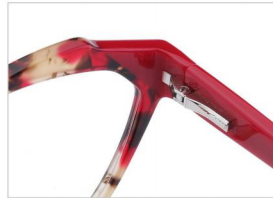

C5.TORTOISE SHELL/TRANSPARENT

C2.TORTOISE SHELL/RED

ACETATE
LAMINATE

DETAIL DESIGN

MODLE
FP2051

EYE SIZE	BRIDGE	TEMPLE
54mm	19mm	145mm

COLOR DISPLAY

C6.TRANSPARENT BLUE