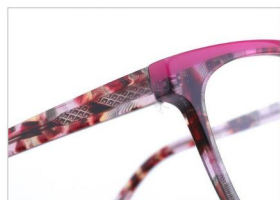

COLOR DISPLAY

C1.BLACK/PINK

C5.WINE RED

ACETATE
LAMINATE

DETAIL DESIGN

MODEL
FP1991

EYE SIZE	BRIDGE	TEMPLE
		
55mm	17mm	145mm

COLOR DISPLAY