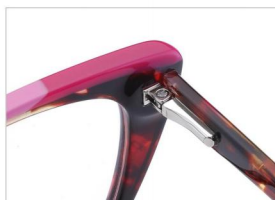

ACETATE
LAMINATE

DETAIL DESIGN

MODLE
FP2065

EYE SIZE BRIDGE TEMPLE
53mm 18mm 145mm

COLOR DISPLAY