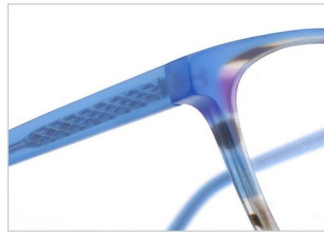

DETAIL DESIGN