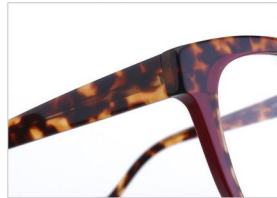

COLOR DISPLAY

C6. TRANSPARENT PINK

C5. TRANSPARENT GREEN

ACETATE
LAMINATE

DETAIL DESIGN

MODEL
FP2036

EYE SIZE	BRIDGE	TEMPLE
52mm	19mm	145mm

COLOR DISPLAY