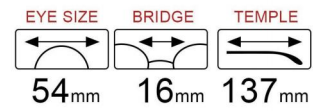

MODEL
FP2080