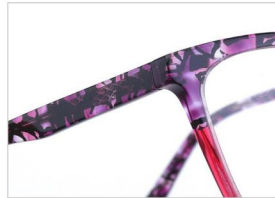

ACETATE
LAMINATE

DETAIL DESIGN