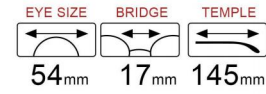

col.6 purple

MODLE
FP2091