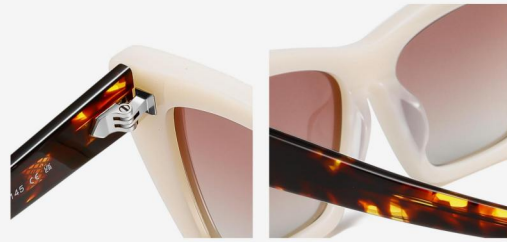

NO.3 Pink Tortoiseshell Gradient Grey Blue C3

NO.4 Bright Transparent Green Grey C4

ACETATE

142mm

~ S32116 Size : 52-18-145

Polarized lens

NO.1 Black Grey C1

NO.2 Bright Tortoiseshell Grey C2

NO.3 Transparent Red Gradient Grey C3

NO.4 Bright Pink Gradient Grey Blue C4

ACETATE

149mm

~ S32115 Size : 55-16-145

Polarized lens

N0.1 Black Grey C1

N0.2 Bright Tortoiseshell Tea C2

N0.3 Transparent Blue Gradient Grey Blue C3

N0.4 Creamy Tortoiseshell Gradient Pink C4

ACETATE

146mm

~ S32114 Size : 53-20-145

Polarized lens

N0.1 Black Grey C1

N0.2 Bright Tortoiseshell Grey C2

N0.3 Bright Pink Gradient Grey Blue C3

N0.4 Transparent Green Gradient Green C4

ACETATE

~ S32112 Size : 51-21-145

TAC Polarized lens

N0.1 Bright Black Grey C1

N0.2 Tea Green C2

N0.3 Transparent Grey Green Tortoiseshell Grey C3