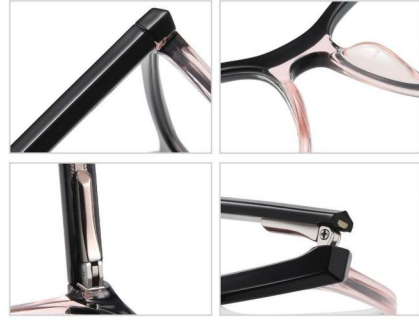

Model : LD207

Material : TR+Acetate

Lens : Anti blue light

Size : 50-19-145

NO.1 Bright Black C01-P81

NO.2 Transparent C26-P81

NO.3 Transparent Deep Grey C25-P81

Model : TR-ZC831

Material : TR+Metal

Lens : Anti blue light

Size : 54-19-140

NO.1 Bright Black C01-P81

NO.2 Solid Grey C439-P81

NO.3 Demi Floral C70-P81

NO.4 Transparent Pink C13-P81

NO.5 Transparent Blue C120-P81