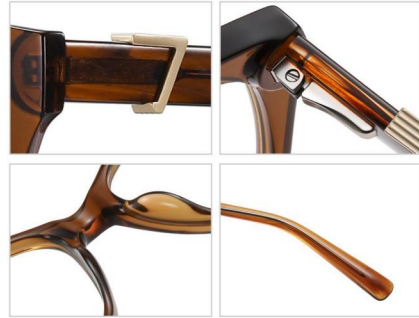

N0.4 Gradient Green C432-P81

N0.5 Bright Tea Floral C435-P81

Model : BC911

Material : TR90+Acetate

Lens : Anti blue light

Size : 52-19-145

N0.1 Bright Black C01-P181

N0.2 Bright Transparent Tea C18-P181

N0.3 Bright Transparent Purple C458-P181

N0.4 Bright Transparent Green C749-P181

Model : BC910

Material : TR90+Acetate

Lens : Anti blue light

Size : 54-20-145

N0.1 Bright Black C01-P181

N0.2 Bright Transparent Tea C483-P181

N0.3 Bright Transparent Blue C344-P181

N0.4 Bright Transparent Red C42-P181

Model : BC909

Material : TR90+Acetate

Lens : Anti blue light

Size : 54-17-145

N0.1 Bright Black C01-P181

N0.2 Bright Transparent Brown C326-P181