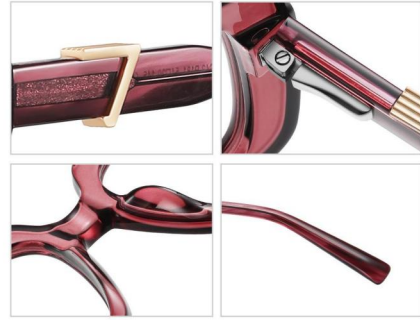

N0.3 Bright Transparent Purple C458-P81

N0.4 Bright Tea Floral C459-P81

N0.5 Bright Transparent Pink C455-P81

Model :TR-BC902

Material : TR90+Acetate

Lens : Anti-blue light

Size : 47-22-145

N0.2 Gradient Tea C111-P81

N0.4 Gradient Green C432-P81

N0.5 Bright Tea Floral C435-P81

Model : BC911

Material : TR90+Acetate

Lens : Anti blue light

Size : 52-19-145

N0.1 Bright Black C01-P181

N0.2 Bright Transparent Tea C18-P181

N0.3 Bright Transparent Purple C458-P181

N0.4 Bright Transparent Green C749-P181

Model : BC910

Material : TR90+Acetate

Lens : Anti blue light

Size : 54-20-145

N0.1 Bright Black C01-P181

N0.2 Bright Transparent Tea C483-P181