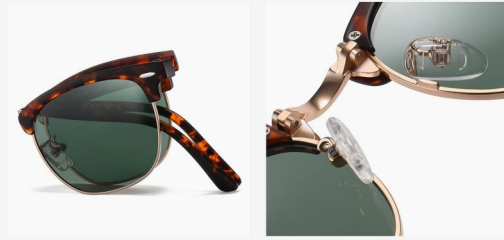

N0.4 Bright Blue / Silver Green Grey
C66-P293

N0.5 Bright Pink / Gold Grey - Orange
C623-P286

TR90

^ TR7558 Size : 57-17-140

TAC Polarized lens

N0.1 Bright Black Grey C01-P242

N0.2 Bright Solid Pink Brown - Pink C562-P256

N0.3 Bright Solid Grey Gradient Grey C530-P41

N0.4 Bright Creamy Blue - Light Pink C690-P85

N0.5 Bright Blue Blue Green - Tea C693-P292

TR+METAL

^ TB3101 Size : 51-21-130
TAC Polarized lens

NO.3 Tea Silver / Tea C39-P112

NO.4 Bright Black Gun / Ice Blue C01-P06

TR90+METAL

^ ZD721 Size : 54-20-135
TAC Polarized lens

NO.3 Bright Brown / Gun Grey C731-P84

NO.4 Bright Green / Matte Silver Blue C660-P83

NO.5 Bright Blue / Gun Gradient Grey C344-P41