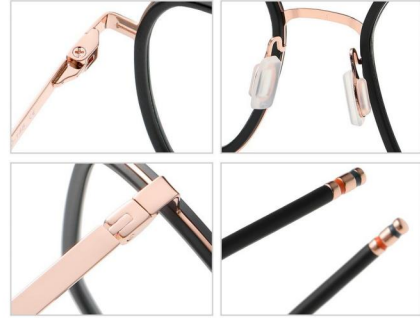

N0.1 Bright Black / Gold C01-P81

N0.2 Gradient Purple / Silver C509-P81

N0.5 Gradient Coffee / Silver C512-P81

Model :TJ818

Material : TR90+Metal

Lens : Anti-blue light

Size : 51-20-145

N0.1 Matte Black / Gold C73-P81