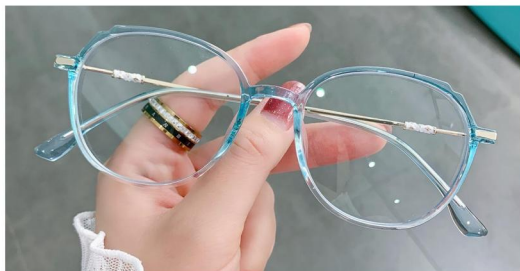

NO.5 Bright Transparent Light Pink C310-P81

Model : LK304

Material : TR90+Metal

Lens : Anti blue light

Size : 51-17-145

NO.1 Bright Black C01-P81

NO.2 Bright Transparent Brown C326-P81

NO.3 Bright Transparent Purple Red C327-P81

NO.4 Bright Transparent C26-P81

NO.5 Bright Transparent Navy Blue C277-P81

Model : LK302

Material : TR90+Metal

Lens : Anti blue light

Size : 51-18-145

NO.1 Bright Black C01-P81

NO.4 Bright Light Mint Green C321-P81

NO.5 Bright Light Pink Floral C322-P81

Model : LK301

Material : TR90+Metal

Lens : Anti blue light

Size : 52-17-145

NO.1 Bright Black C01-P81

NO.2 Transparent Grey - Nude Pink C317-P81

NO.3 Matte Deep Tortoiseshell C318-P81