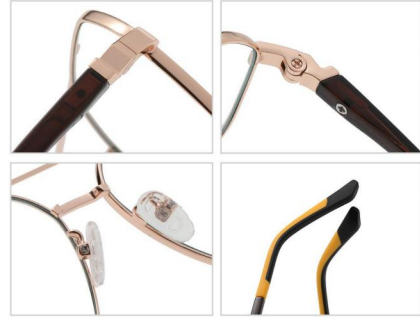

Model : TJ844

Material : Metal+TR

Lens : Anti blue light

Size : 53-15-145