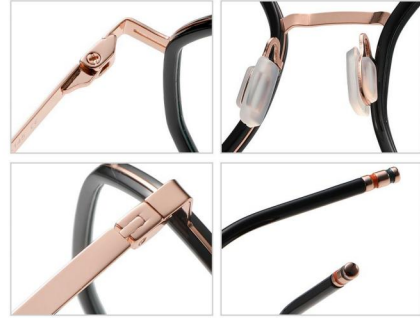

Model :TJ821   Material : TR90+Metal   Lens : Anti-blue light   Size : 50-20-145