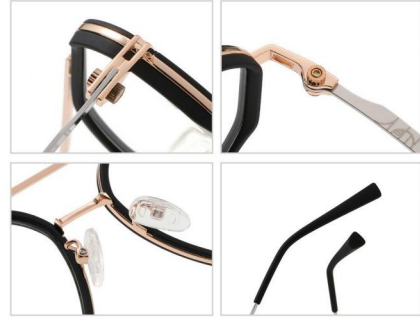

**Model : TJ842**

**Material : Metal+TR**

**Lens : Anti blue light**

**Size : 50-19-145**

**N0.1 Rose Gold / Pink C11-P81**

**N0.2 Rose Gold / Red C11-P81-1**

**N0.3 Bright Silver / Blue C05-P81**

**N0.4 Bright Silver / Grey C05-P81-1**

**N0.5 Bright Silver / Purple C05-P81-2**

Model : TJ823

Material : TR+Metal

Lens : Anti blue light

Size : 52-18-145

N0.1 Black / Gold C73-P81

N0.2 Blue / Light Gun C521-P81

N0.3 Brown / Gold C522-P81