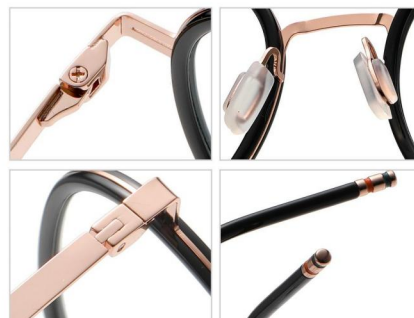

Size : 53-18-145

N0.1 Bright Black / Gold C01-P81

N0.2 Transparent Blue / Light Gun  
C513-P81

N0.3 Brown / Gold C514-P81

N0.4 Red / Gold C515-P81

N0.5 Purple / Light Gun C516-P81

Model :TJ819    Material : TR90+Metal    Lens : Anti-blue light    Size : 50-20-145