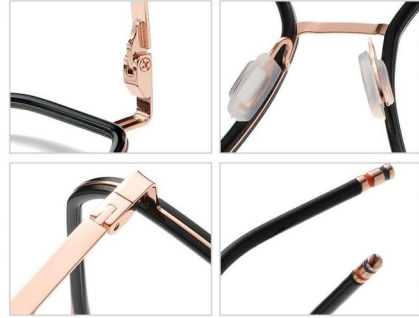

N0.3 Transparent Blue / Silver C547-P81

N0.4 Transparent Green / Gold C446-P81

N0.5 Solid Pink / Gold C545-P81

Model :TJ821    Material : TR90+Metal    Lens : Anti-blue light    Size : 50-20-145

N0.1 Bright Black / Gold C01-P81

N0.2 Gradient Light Green / Silver  
C157-P81

N0.3 Gradient Blue / Silver C158-P81

N0.4 Transparent Light Tea / Gold  
C286-P81

N0.5 Gradient Grey / Gold C519-P81

Model :TJ820

Material : TR90+Metal

Lens : Anti-blue light

Size : 53-18-145

N0.1 Bright Black / Gold C01-P81

N0.2 Transparent Blue / Light Gun  
C513-P81

N0.3 Brown / Gold C514-P81

N0.4 Red / Gold C515-P81

N0.5 Purple / Light Gun C516-P81

Model :TJ819    Material : TR90+Metal    Lens : Anti-blue light    Size : 50-20-145