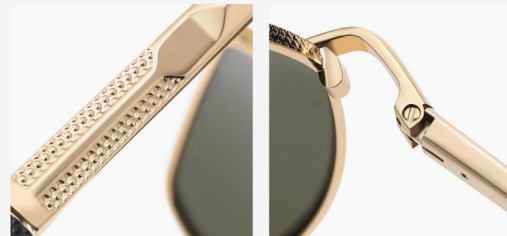

N0.2 Matte Black/Grey C91-P253

N0.3 Bright Gun/Grey Blue C31-P269

N0.4 Bright Gun/Gradient Tea C31-P131

N0.5 Bright Gold/Brown Pink C11-P256

**METAL**

JS8556 Size : 60-11-145  
TAC polarized lens

N0.1 Matte Black Grey C91-P253

## METAL

JS8554 Size : 62-13-145  
TAC polarized lens

NO.1 Matte Black Grey C04-P101

NO.2 Bright Gun G15 Green C85-P50

NO.3 Bright Silver Blue -Grey C05-P266

NO.4 Bright Gold Gradient Grey C84-P120

NO.5 Matte Brown Night vision C105-P18

## METAL

JS8553 Size : 60-13-145  
TAC polarized lens

NO.1 Bright Gun Coffee C85-P258

NO.2 Bright Silver Blue C05-P239

NO.3 Bright Gold G15 Green C02-P243

NO.4 Bright Gun Grey C85-P253

NO.5 Matte Light Brown Grey C35-P242

## METAL

JS8552 Size : 61-13-145  
TAC polarized lens

NO.1 Bright Silver Gradient Grey C05-P120

NO.2 Matte Gun Blue -Grey C247-P266

NO.5 Bright Silver Ocean Red C05-P60