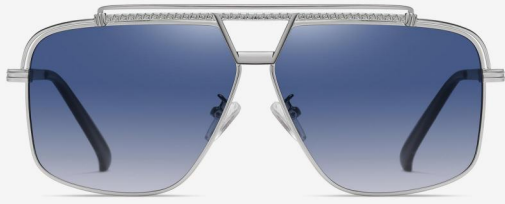

## METAL

~ JS8537      Size : 59-15-148

TAC polarized lens

N0.1 Bright Black Grey C01-P01

N0.2 Blue White Silver C57-P08

N0.3 Silver Ice Blue C05-P06

N0.4 Gold Grey C02-P01

N0.5 Silver Night vision Tea C05-P261

## METAL

~ JS8536      Size : 59-15-149

2.0 polarized lens

N0.1 Matte Black Grey C91-P01

N0.2 Bright Gold Grey C02-P01

N0.3 Bright Blue White Silver C57-P08

N0.4 Bright Silver Ice Blue C05-P06

N0.5 Bright Silver Night vision Tea C05-P261

## METAL

JS8534 Size : 61-10-145

TAC polarized lens

N0.1 Black Grey C91-P144

N0.2 Gold Tea C02-P116

N0.3 Silver Gradient Blue C05-P142

N0.4 Silver White Silver C05-P08

N0.5 Gold Green C02-P101