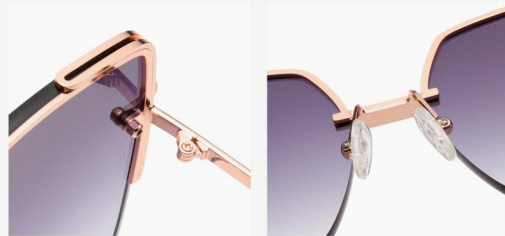

## METAL

JS8561 Size : 64-16-145

Nylon Lens

NO.1 Bright Gold Grey C02-P101

NO.2 Bright Silver Blue C05-P113

NO.3 Bright Rose Gold Gradient Grey C11-P263

NO.4 Bright Rose Gold Green - Brown C11-P277

NO.5 Bright Rose Gold Gradient Purple Red C11-P278

## METAL

JS8560 Size : 62-16-145

Nylon Lens

NO.1 Gold Grey C02-P101

NO.2 Gold Pink C11-P98

NO.3 Gold Gradient Grey C11-P263

NO.4 Silver Gradient Purple C05-P153

NO.5 Gold Green - Red C11-P273