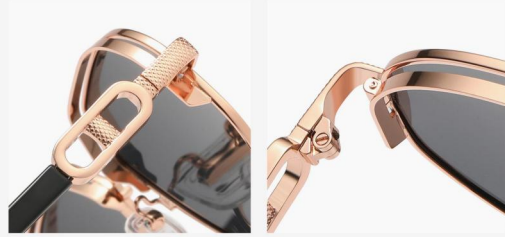

## METAL

JS8558      Size : 60-13-145  
TAC polarized lens

NO.2 Gold Light Tea C02-P251

NO.5 Gold Ocean Blue Purple C11-P270

## METAL

JS8578      Size : 61-18-150  
PC Lens

NO.1 Matte Black Grey C04-P01

NO.2 Matte Gun Grey C09-P01

NO.4 Matte Gun Green C09-P25

NO.5 Matte Gun Light Tea C09-P146

## METAL

JS8577 Size : 58-14-141

TAC polarized light

NO.1 Bright Silver / Grey C05-P01

NO.2 Bright Silver / Ice Blue C05-P06

NO.3 Bright Rose Gold / Grey C11-P01

NO.4 Matte Black / White Silver C91-P08

## METAL

JS8576 Size : 56-14-141

TAC polarized light

NO.1 Bright Gold / Grey C02-P01

NO.2 Bright Silver / Grey C05-P01

NO.3 Bright Deep Gun / Night vision Tea C49-P261

NO.4 Matte Black / Grey C91-P180