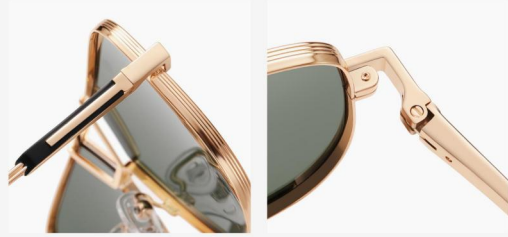

## METAL

~ JS8509      Size : 59-15-140

Nylon lens

N0.1 Bright Silver Grey C05-P01

N0.2 Bright Silver Gradient Grey C05-P150

N0.3 Bright Silver G15 Green C05-P25

N0.4 Bright Gold Gradient Red C02-P79

N0.5 Bright Gold Gradient Tea C02-P151

## METAL

JS8558      Size : 60-13-145  
TAC polarized lens

NO.2 Gold Light Tea C02-P251

NO.5 Gold Ocean Blue Purple C11-P270