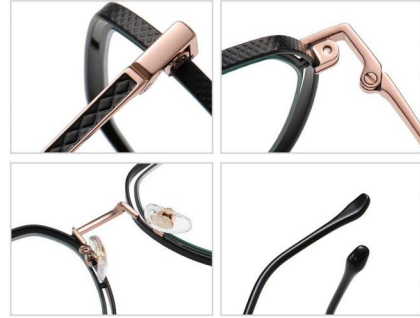

Model :JS8611

Material : Metal

Lens : Anti blue light

Size : 52-16-140

N0.2 Rose Gold / Red C11-P81

N0.3 Rose Gold / Coffee C11-P81-1

N0.4 Gold / Green C02-P81-1

N0.5 Silver / Blue C05-P81

**Model :JS8603**

**Material : Metal**

**Lens : Anti blue light**

**Size : 56-16-145**

**N0.1 Rose Gold C11-P81**

**N0.2 Bright Silver C05-P81**

Model :JS8602

Material : Metal

Lens : Anti blue light

Size : 48-21-145

N0.1 Silver / Black C05-P81

N0.2 Rose Gold / Black C109-P81

N0.3 Gun / Black C31-P81

N0.4 Gold / Black C105-P81

Model :JS8601

Material : Metal

Lens : Anti blue light

Size : 48-21-145

N0.1 Gun / Black C31-P81

N0.2 Gold / Black C99-P81

N0.3 Rose Gold / Black C109-P81

N0.4 Silver / Black C05-P81

Model :JS8636

Material : Metal