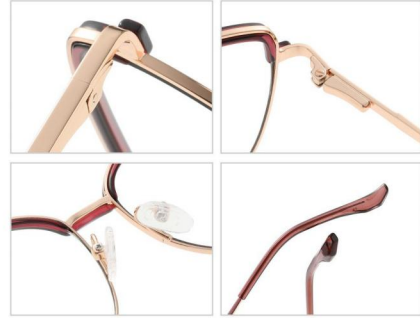

**Material : TR+Metal**

**Lens : Anti blue light**

**Size : 52-18-143**

**N0.1 Gold / Bright Black C218-P81**

**N0.2 Gold / Bright Green C663-P81**

**N0.3 Silver / Bright Purple Red C665-P81**

**N0.4 Gold / Pink Demi Floral C664-P81**

**N0.5 Gold / Bright Blue C666-P81**

**Model : TB3201**

**Material : TR+Metal**

**Lens : Anti blue light**

**Size : 51-18-143**

**N0.1 Bright Black / GoldC218-P81**

**N0.2 Bright Grey / SilverC660-P81**

**N0.3 Bright Blue / GoldC662-P81**

**N0.4 Red Demi Floral / Rose GoldC659-P81**

**N0.5 Blue Demi Floral / Rose GoldC661-P81**

**Model : TB3205**

**Material : TR+Metal**

**Lens : Anti blue light**

**Size : 53-17-143**

**N0.1 Gold / Bright Black C218-P81**

**N0.2 Silver / Black Demi Floral C676-P81**

**N0.3 Silver / Bright Green C675-P81**

**N0.4 Gold / Bright Transparent Red C678-P81**

**N0.5 Silver / Bright Transparent Grey Blue C677-P81**

Model : LD221

Material : Metal